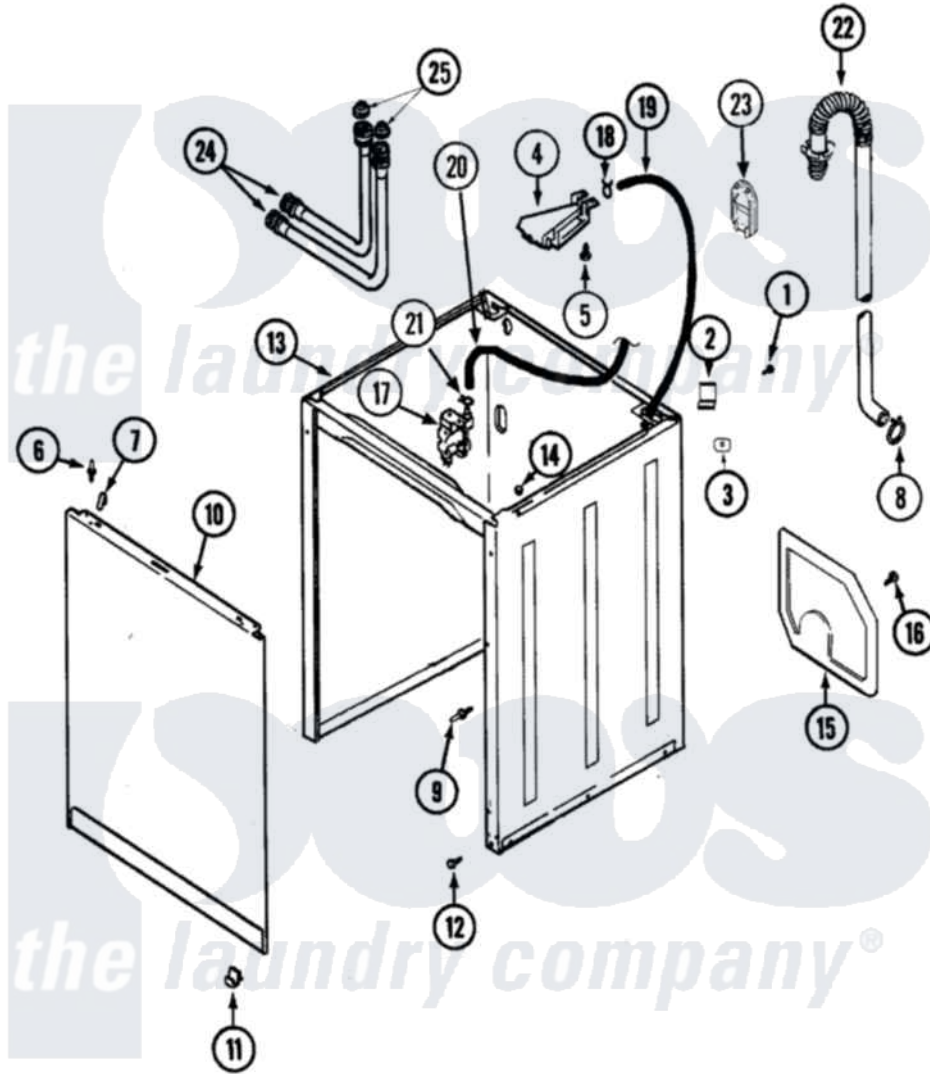

# Maytag PAV3300AWW 04 - CABINET (SERIES 16)

Maytag Residential Maytag PAV3300AWW Washer Parts Parts Diagram 04 - CABINET (SERIES 16)  
 Click on the part number to view part

Item	Original Part Number	Replaced By	Status	Part Description
1	<a href="#">25-7893</a>			Screw
2	<a href="#">35-2846</a>			Hinge, Cabinet Top
3	<a href="#">35-4128</a>			Pad, Hinge
4	<a href="#">21001760</a>			Flume Assembly / Water Diverter
5	25-3092	<a href="#">90767</a>		Screw, 8A X 3/8 HeX Washer Head Tapping
6	25-0224	<a href="#">3400029</a>		Nut, Adapter Plate
"	<a href="#">53-0643</a>			Pin, Locator
"	<a href="#">53-0200</a>			Sleeve, Locator Pin
7	<a href="#">25-7220</a>			Clip, Cabinet Top
8	21001875	<a href="#">285655</a>		Clamp, Hose
9	<a href="#">21001829</a>			Post, Locating
10	<a href="#">35-2084</a>			Panel, Front
"	<a href="#">21001281</a>			Damper, Sound Pad
11	<a href="#">53-0120</a>			Clip, Front Panel
"	25-7732	<a href="#">681414</a>		Screw, 10AB X 1/2

12	<a href="#">35-4129</a>		Bumper, Cabinet
13	<a href="#">21001871</a>		Cabinet
14	<a href="#">33-2653</a>		Bumper, Cabinet
15	<a href="#">21001876</a>		Shield, Rear
16	25-7732	<a href="#">681414</a>	Screw, 10AB X 1/2
17	21001747	<a href="#">21001932</a>	Valve, Water Inlet
18	25-7867	<a href="#">596669</a>	Clamp, Manifold
19	35-2378	<a href="#">12002749</a>	Hose, Flume Kit
20	21001749	<a href="#">21001748</a>	Hose, Pressure Switch
21	25-7796	<a href="#">596669</a>	Clamp, Manifold
22	<a href="#">21001872</a>		Hose, Drain
23	<a href="#">21001874</a>		Outlet, Drain Hose
24	33-7046	<a href="#">89503</a>	Hose-Inlet
"	33-7891	<a href="#">89503</a>	Hose-Inlet
25	<a href="#">33-4264N</a>		Strainer And Washer Kit