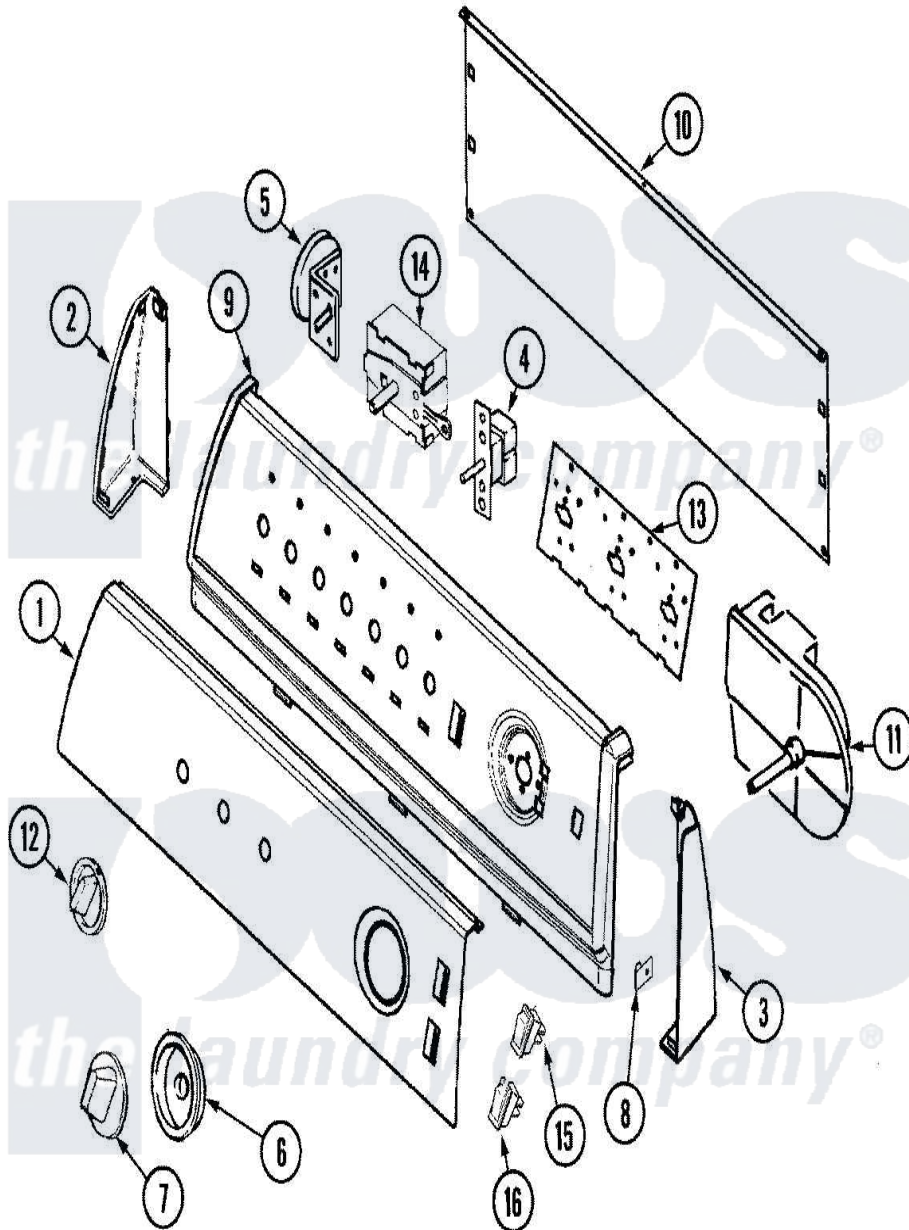

Maytag PAV3300AWW 05 - CONTROL PANEL

Maytag Residential Maytag PAV3300AWW Washer Parts Parts Diagram 05 - CONTROL PANEL
 Click on the part number to view part

Item	Original Part Number	Replaced By	Status	Part Description
1	21001730			Panel, Control
2	21001519			Endcap
"	25-3092	90767		Screw, 8A X 3/8 HeX Washer Head Tapping
3	21001523			Endcap
"	25-3092	90767		Screw, 8A X 3/8 HeX Washer Head Tapping
4	21001226			Switch, Water Temp. 4 Position
"	25-3092	90767		Screw, 8A X 3/8 HeX Washer Head Tapping
5	21001882			Switch, Pressure
"	21001554			Switch, Water Level
"	25-3092	90767		Screw, 8A X 3/8 HeX Washer Head Tapping
6	21001600			Skirt, Timer
7	21001594	21001972		Knob, Timer
8	25-7851			Speedclip, End Cap To Top

9	21001745		Not Available	FRAME (WHT)
10	25-7853	25-7933		Ring, Retaining
"	21001527			Shield, Rear
"	25-3457			Screw, Sems
"	25-3092	90767		Screw, 8A X 3/8 HeX Washer Head Tapping
11	25-3092	90767		Screw, 8A X 3/8 HeX Washer Head Tapping
"	21001595			Timer
"	21001490		Not Available	SLEEVE, VINYL (AUST)
12	21001525	21002196		Knob-Selector
13	53-2504	31001193		Pad, Shield
"	31001193			Pad, Shield
14	21001227	21001673		Switch, Speed 4 Pos Rotary
15	21001714	21001813		Switch, Rocker
17	21001718			Manual, Use And Care
18	21001805			Harness, Wire
"	21001947			Harness, Wiring
21	12002417			Wire Kit