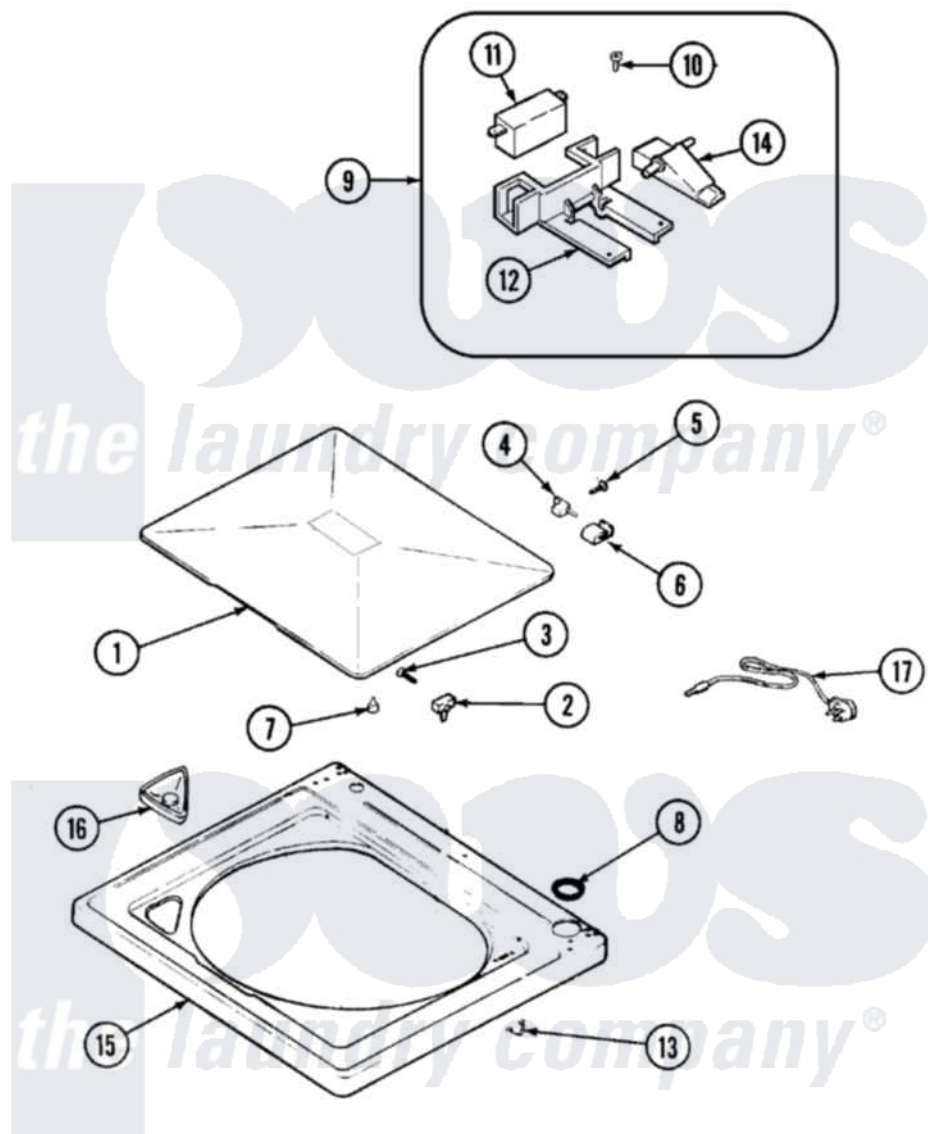

Maytag PAV3300AWW 06 - TOP

Maytag [Residential Maytag PAV3300AWW Washer Parts](#) Parts Diagram 06 - TOP
 Click on the part number to view part

Item	Original Part Number	Replaced By	Status	Part Description
1	35-2026			Lid
2	43-0057			Actuator, Door Switch
3	25-7438			Screw
4	35-2045			Pin, Hinge
5	25-7893			Screw
6	35-2044			Hinge, Lid
7	35-0581			Bumper, Door
8	35-2063			Bushing, Insulator
9	21001137	12001187		Kit, Lid Switch Assembly
10	21001136	3400872		Screw, 8-18 X 3/8
11	21001148	12001187		Kit, Lid Switch Assembly
12	21001135			Housing, Lid Switch
13	25-7878			Clip
14	21001134			Lever, Lid Switch
15	21001602			Top, Cabinet
16	21001597			Dispenser, Bleach