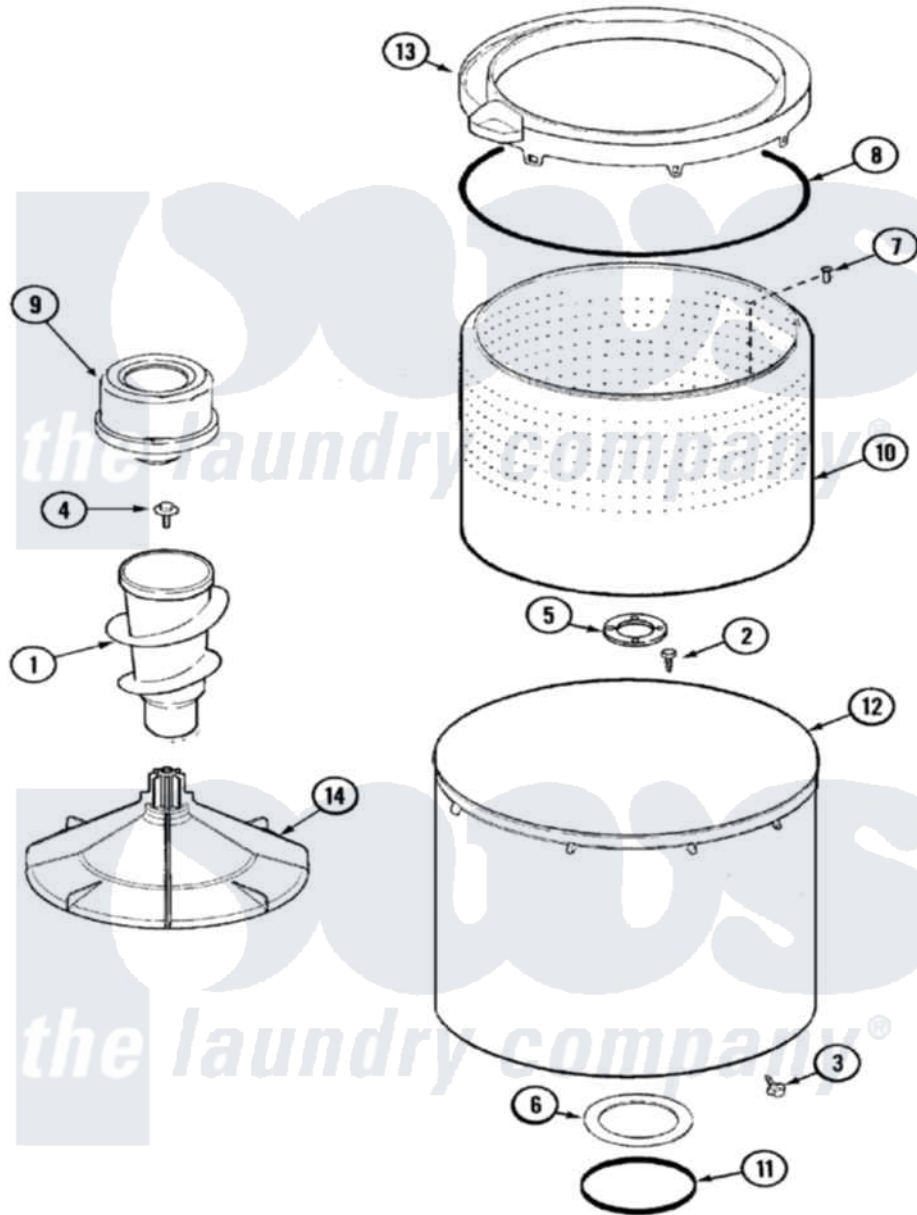

Maytag PAV3300AWW 09 - TUB

Maytag Residential Maytag PAV3300AWW Washer Parts Parts Diagram 09 - TUB
 Click on the part number to view part

| Item | Original Part Number | Replaced By | Status | Part Description |
|------|--------------------------|---------------------------|---------------|------------------------------|
| 1 | 21001593 | 21001878 | | Auger/Post Assembly |
| 2 | 21001510 | 22002947 | | Bolt, Tub |
| 3 | 25-7953 | 22002933 | | Screw |
| 4 | 25-7948 | W10309247 | | Screw |
| 5 | 35-3685 | | | Gasket, Basket To Centerpost |
| 6 | 35-3686 | | | Gasket, Tub To Housing |
| 7 | 25-7967 | 3400504 | | Screw |
| 8 | 35-2328 | | | Seal, Tub Top |
| 9 | 21001905 | | | Dispenser, Fabric |
| 10 | 21001529 | | | Basket Assembly |
| 11 | 35-2978 | | | Seal, Tub/Housing |
| 12 | 35-3700 | | | Tub Assembly |
| 13 | 21001531 | | Not Available | TOP, TUB (PLASTIC) |
| 14 | 21001530 | | | Base, Agitator |