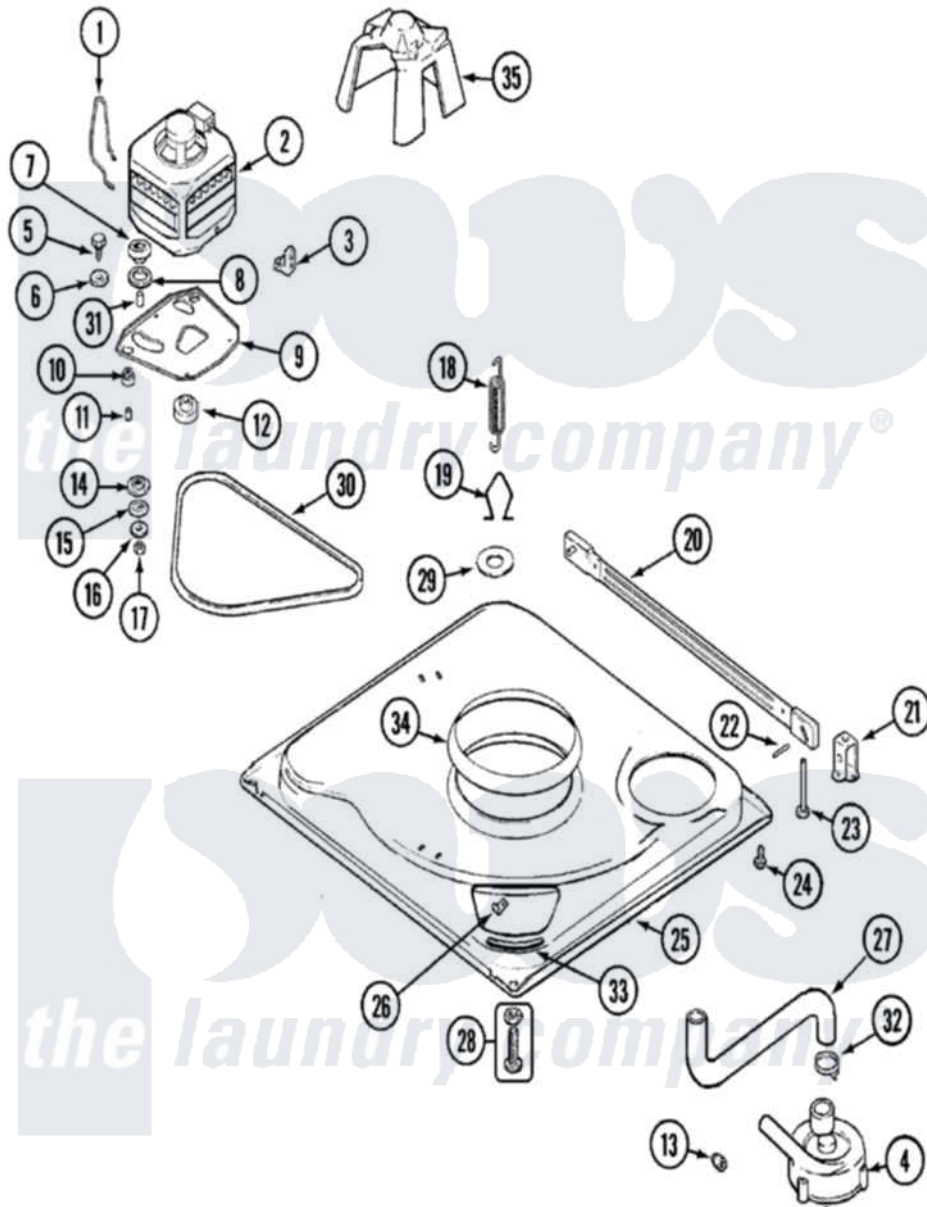

Maytag PAV3360AWW 01 - BASE

Maytag [Residential Maytag PAV3360AWW Washer Parts](#) Parts Diagram 01 - BASE
 Click on the part number to view part

Item	Original Part Number	Replaced By	Status	Part Description
1	21001110	22004376		Spring, Motor Pivot
2	21001516	21001950		MoTor, 2SP 1/2hp 120V/60Hz Hi-Tor
3	21001109	21001486		Foot Slide, Isolator
4	21001873	35-6780		Pump-Water
"	35-2099	35-6465		Pump Assem
5	25-7833	21001977		Screw
6	25-7834			Washer, Motor/Base Screw
7	33-9946			Isolator, Motor
8	35-3570			Washer, Motor Pivot
9	21001111	21001783		Plate And Screw Assembly
10	35-3646			Isolator, Motor Plate
11	25-7831			Spacer, Mounting
12	21001506	21001950		MoTor, 2SP 1/2hp 120V/60Hz Hi-Tor
"	25-7117			Set Screw
13	35-2344			Restrictor, Flow

14	35-3571		Slide, Motor Pivot
15	33-9967		Washer, Motor Isolator
16	25-7047		Washer, Flat
17	25-7325	Y707702	Locknut
18	21001598		Spring, Suspension
"	21001138	22002922	Tool, Spring Removal
19	21001166		Hook, Suspension Spring
20	35-2049	21001881	Bar, Stabilizer
21	35-2046		Bracket, Stabilizer
22	35-2052		Pin, Stabilizer
23	35-3020	22004469	Leg And Foot Self Stabalizing
24	31001041	308685	Side Trim)
25	21001893	12002701	Base Kit
"	21001169	12002701	Base Kit
26	25-7845		Speednut, Motor
27	35-3584	21001915	Hose, Tub To Pump
"	21001915		Hose, Tub To Pump
28	35-3507	25001119	Foot And Pad Assembly
29	Y25-7951		Washer, Suspension Hook
30	21352320		Belt, Drive
31	25-7830		Spacer
32	25-6068	285655	Clamp, Hose
33	35-2065		Pad, Motor Plate
34	21001161	21002026	Snubber
35	22002721		Shield, Motor