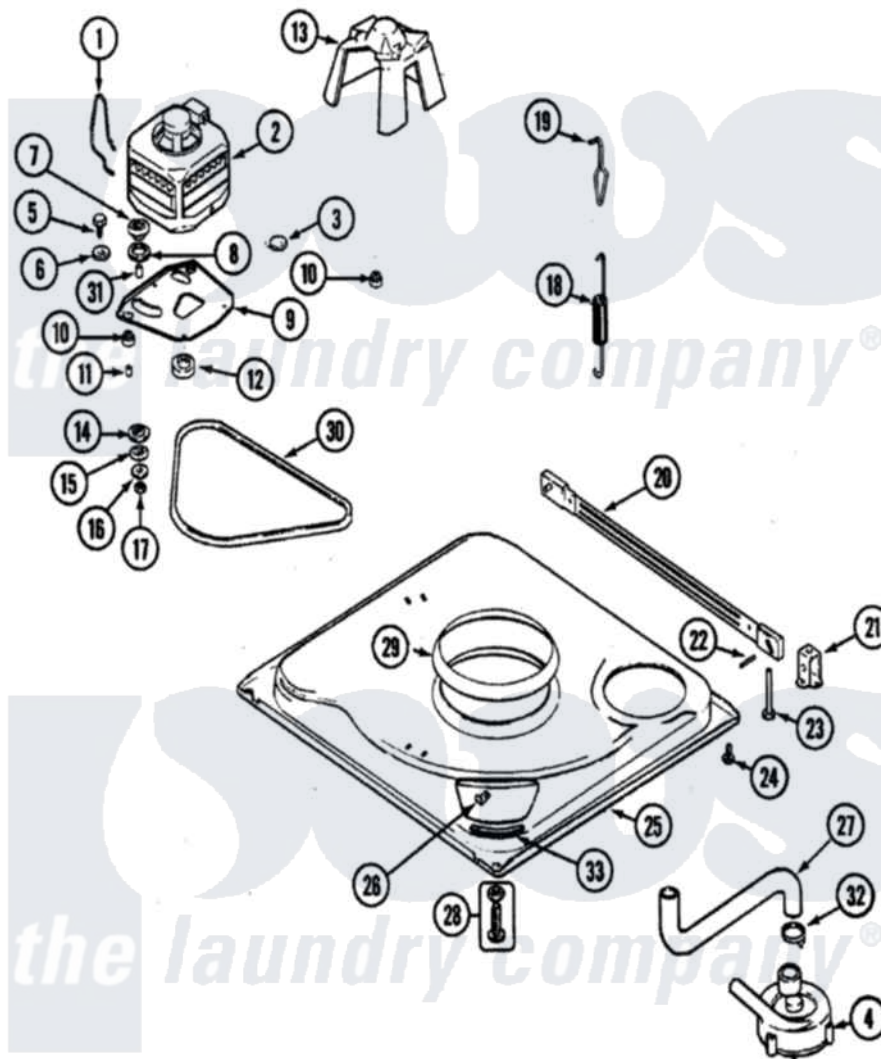

Maytag PAV3360AWW 02 - BASE (SERIES 19)

Maytag [Residential Maytag PAV3360AWW Washer Parts](#) Parts Diagram 02 - BASE (SERIES 19)
 Click on the part number to view part

Item	Original Part Number	Replaced By	Status	Part Description
1	21001110	22004376		Spring, Motor Pivot
2	21001750	21001950		MoTor, 2SP 1/2hp 120V/60Hz Hi-Tor
3	21001486			Foot Slide, Isolator
4	21001873	35-6780		Pump-Water
5	25-7833	21001977		Screw
6	25-7834			Washer, Motor/Base Screw
7	33-9946			Isolator, Motor
8	35-3570			Washer, Motor Pivot
9	21001783			Plate And Screw Assembly
10	35-3646			Isolator, Motor Plate
11	25-7831			Spacer, Mounting
12	21001506	21001950		MoTor, 2SP 1/2hp 120V/60Hz Hi-Tor
13	22002721			Shield, Motor
14	35-3571			Slide, Motor Pivot
15	33-9967			Washer, Motor Isolator

16	25-7047		Washer, Flat
17	25-7325	Y707702	Locknut
18	12002102	12002773	Spring
19	21001166		Hook, Suspension Spring
20	21001754	21001881	Bar, Stabilizer
21	35-2046		Bracket, Stabilizer
22	35-2052		Pin, Stabilizer
23	35-3020	22004469	Leg And Foot Self Stabilizing
24	25-7828	489483	Screw 10-32 X 1/2
25	21001893	12002701	Base Kit
26	25-7845		Speednut, Motor
27	21001915		Hose, Tub To Pump
28	35-3507	25001119	Foot And Pad Assembly
29	21001161	21002026	Snubber
30	21352320		Belt, Drive
31	25-7830		Spacer
32	25-6068	285655	Clamp, Hose
33	35-2065		Pad, Motor Plate