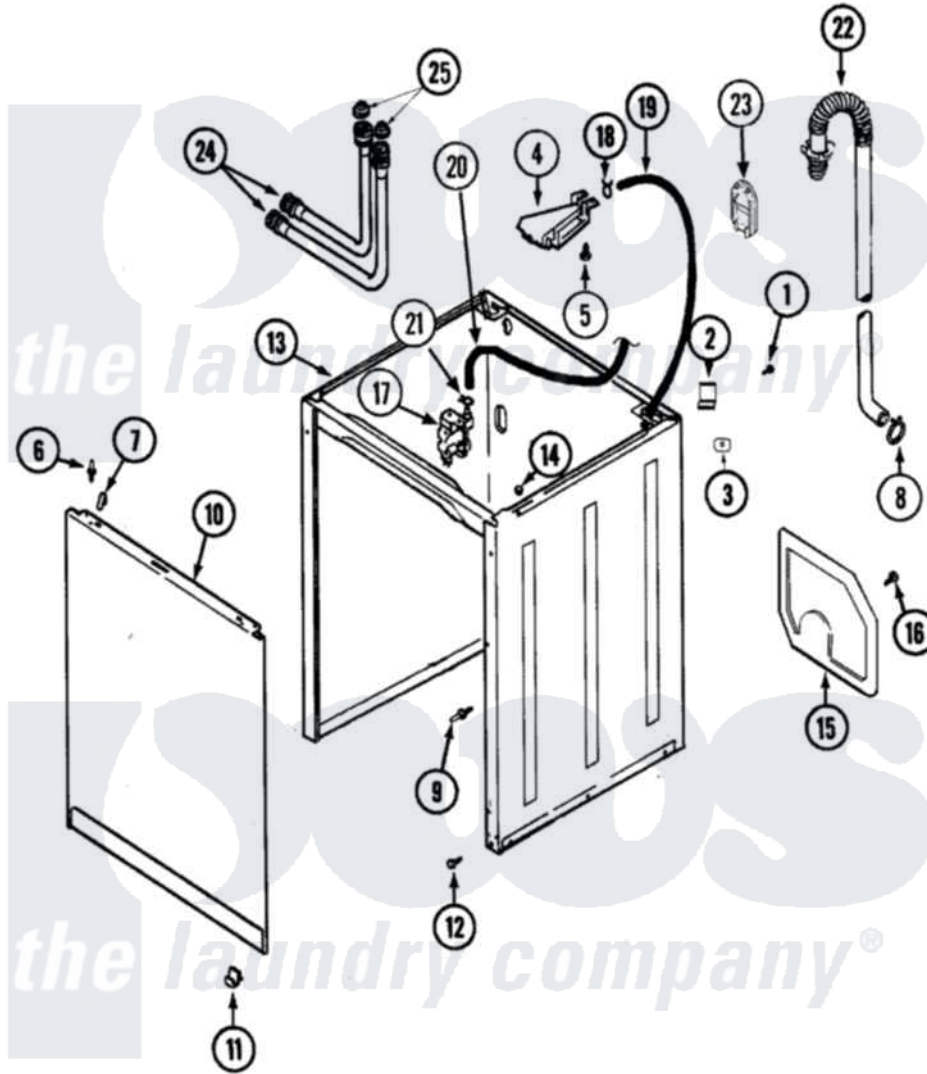

# Maytag PAV3360AWW 04 - CABINET (SERIES 16)

Maytag [Residential Maytag PAV3360AWW Washer Parts](#) Parts Diagram 04 - CABINET (SERIES 16)  
 Click on the part number to view part

Item	Original Part Number	Replaced By	Status	Part Description
1	<a href="#">25-7893</a>			Screw
2	<a href="#">35-2846</a>			Hinge, Cabinet Top
3	<a href="#">35-4128</a>			Pad, Hinge
4	<a href="#">21001760</a>			Flume Assembly / Water Diverter
5	25-3092	<a href="#">90767</a>		Screw, 8A X 3/8 HeX Washer Head Tapping
6	25-0224	<a href="#">3400029</a>		Nut, Adapter Plate
"	<a href="#">53-0643</a>			Pin, Locator
"	<a href="#">53-0200</a>			Sleeve, Locator Pin
7	<a href="#">25-7220</a>			Clip, Cabinet Top
8	21001875	<a href="#">285655</a>		Clamp, Hose
9	<a href="#">21001829</a>			Post, Locating
10	<a href="#">35-2084</a>			Panel, Front
"	<a href="#">21001281</a>			Damper, Sound Pad
11	<a href="#">53-0120</a>			Clip, Front Panel
"	25-7732	<a href="#">681414</a>		Screw, 10AB X 1/2

12	<a href="#">35-4129</a>		Bumper, Cabinet
13	<a href="#">21001871</a>		Cabinet
14	<a href="#">33-2653</a>		Bumper, Cabinet
15	<a href="#">21001876</a>		Shield, Rear
16	25-7732	<a href="#">681414</a>	Screw, 10AB X 1/2
17	21001747	<a href="#">21001932</a>	Valve, Water Inlet
18	25-7867	<a href="#">596669</a>	Clamp, Manifold
19	35-2378	<a href="#">12002749</a>	Hose, Flume Kit
20	21001749	<a href="#">21001748</a>	Hose, Pressure Switch
21	25-7796	<a href="#">596669</a>	Clamp, Manifold
22	<a href="#">21001872</a>		Hose, Drain
23	<a href="#">21001874</a>		Outlet, Drain Hose
24	33-7046	<a href="#">89503</a>	Hose-Inlet
"	33-7891	<a href="#">89503</a>	Hose-Inlet
25	<a href="#">33-4264N</a>		Strainer And Washer Kit