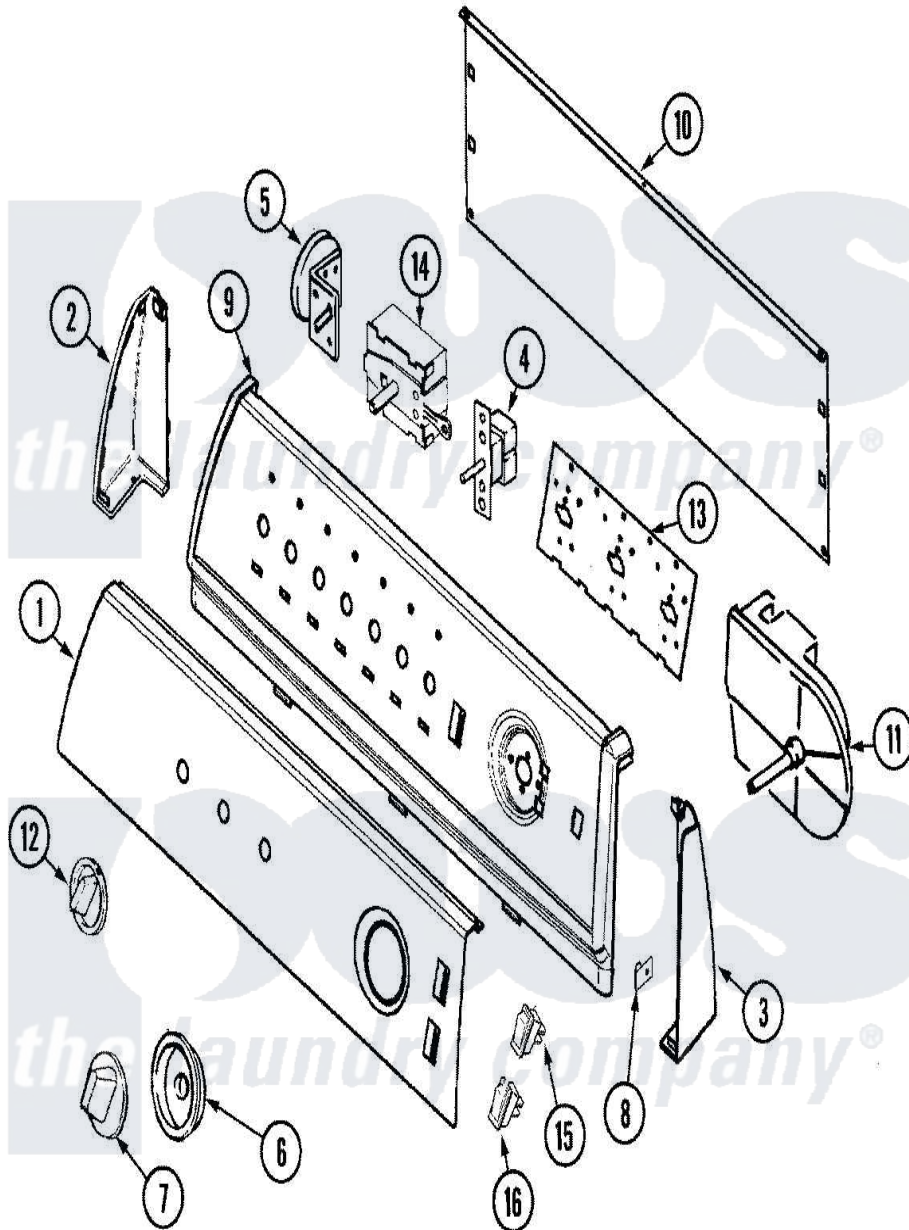

Maytag PAV3360AWW 05 - CONTROL PANEL

Maytag Residential Maytag PAV3360AWW Washer Parts Parts Diagram 05 - CONTROL PANEL
 Click on the part number to view part

Item	Original Part Number	Replaced By	Status	Part Description
1	21001731			Panel, Control
2	21001519			Endcap
"	25-3092	90767		Screw, 8A X 3/8 HeX Washer Head Tapping
3	21001523			Endcap
"	25-3092	90767		Screw, 8A X 3/8 HeX Washer Head Tapping
4	21001226			Switch, Water Temp. 4 Position
"	25-3092	90767		Screw, 8A X 3/8 HeX Washer Head Tapping
5	21001882			Switch, Pressure
"	21001554			Switch, Water Level
"	25-3092	90767		Screw, 8A X 3/8 HeX Washer Head Tapping
6	21001600			Skirt, Timer
7	21001594	21001972		Knob, Timer
8	25-7851			Speedclip, End Cap To Top

9	21001745		Not Available	FRAME (WHT)
10	25-7853	25-7933		Ring, Retaining
"	21001527			Shield, Rear
"	25-3457			Screw, Sems
"	25-3092	90767		Screw, 8A X 3/8 HeX Washer Head Tapping
11	25-3092	90767		Screw, 8A X 3/8 HeX Washer Head Tapping
"	21001595			Timer
"	21001490		Not Available	SLEEVE, VINYL (AUST)
12	21001525	21002196		Knob-Selector
13	53-2504	31001193		Pad, Shield
"	31001193			Pad, Shield
14	21001227	21001673		Switch, Speed 4 Pos Rotary
15	21001714	21001813		Switch, Rocker
17	21001718			Manual, Use And Care
18	21001805			Harness, Wire
"	21001947			Harness, Wiring
21	12002417			Wire Kit