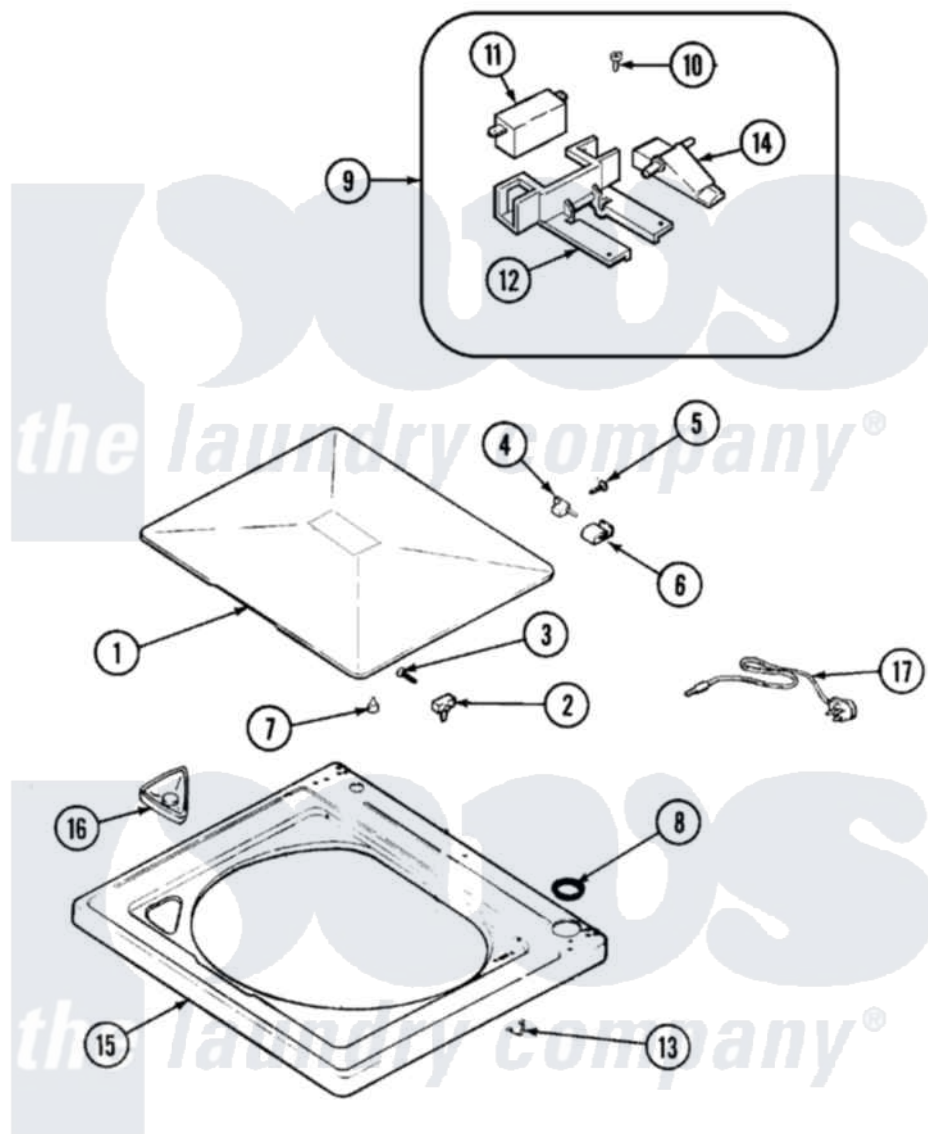

Maytag PAV3360AWW 06 - TOP

Maytag [Residential Maytag PAV3360AWW Washer Parts](#) Parts Diagram 06 - TOP
 Click on the part number to view part

Item	Original Part Number	Replaced By	Status	Part Description
1	35-2026			Lid
2	43-0057			Actuator, Door Switch
3	25-7438			Screw
4	35-2045			Pin, Hinge
5	25-7893			Screw
6	35-2044			Hinge, Lid
7	35-0581			Bumper, Door
8	35-2063			Bushing, Insulator
9	21001137	12001187		Kit, Lid Switch Assembly
10	21001136	3400872		Screw, 8-18 X 3/8
11	21001148	12001187		Kit, Lid Switch Assembly
12	21001135			Housing, Lid Switch
13	25-7878			Clip
14	21001134			Lever, Lid Switch
15	21001602			Top, Cabinet
16	21001597			Dispenser, Bleach