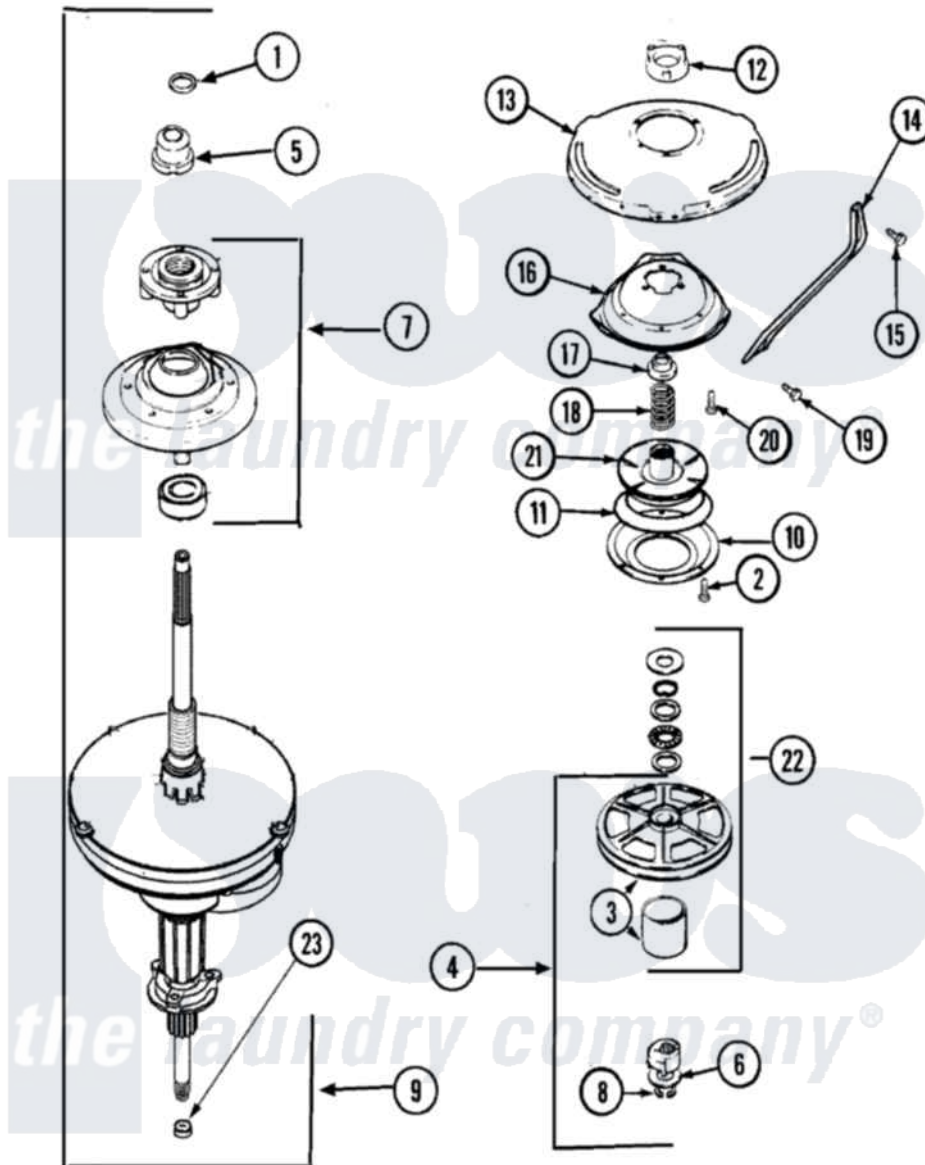

Maytag PAV3360AWW 08 - TRANSMISSION (SERIES 17)

Maytag Residential Maytag PAV3360AWW Washer Parts Parts Diagram 08 - TRANSMISSION (SERIES 17)
 Click on the part number to view part

Item	Original Part Number	Replaced By	Status	Part Description
1	25-7941			"O" Ring, Agr Drive Shaft
2	21001065			Screw, No.10-24 x .50 Hxnibhd
3	12001797	12002213		Thrust Bearing Kit
4	LA-2007	12002213		Thrust Bearing Kit
5	21001533	35-5655-1		Seal
6	35-2132			Washer, 1.25ODX.530IDX.032
"	35-2082			Washer, 1.25ODX.530IDX.062
7	21001868	W10219156		Tub Seal
8	25-7854			Ring, Retaining
9	21001867	35-6615		Ht TranS S
10	35-2018	35-6918		Stator, Brake
11	21001161	21002026		Snubber
12	21001511	12001562		Bearing Assembly
"	35-2205			Bearing, Spin
13	21001518			Support, Tub
14	21001532			Brace, Tub

15	21001858		Screw 5/16-18 x 1/2
16	21001163		Housing, Suspension
17	35-2017		Retainer, Brake Spring
18	21001647	21001910	Spring, Brake
19	25-7930	21001858	Screw 5/16-18 x 1/2
20	21001509		Screw, High Performance Plastic
21	35-2948	35-6714	Brake Roto
22	12500036	12002213	Thrust Bearing Kit
23	35-2010	207843	Lip Seal Repair Kit