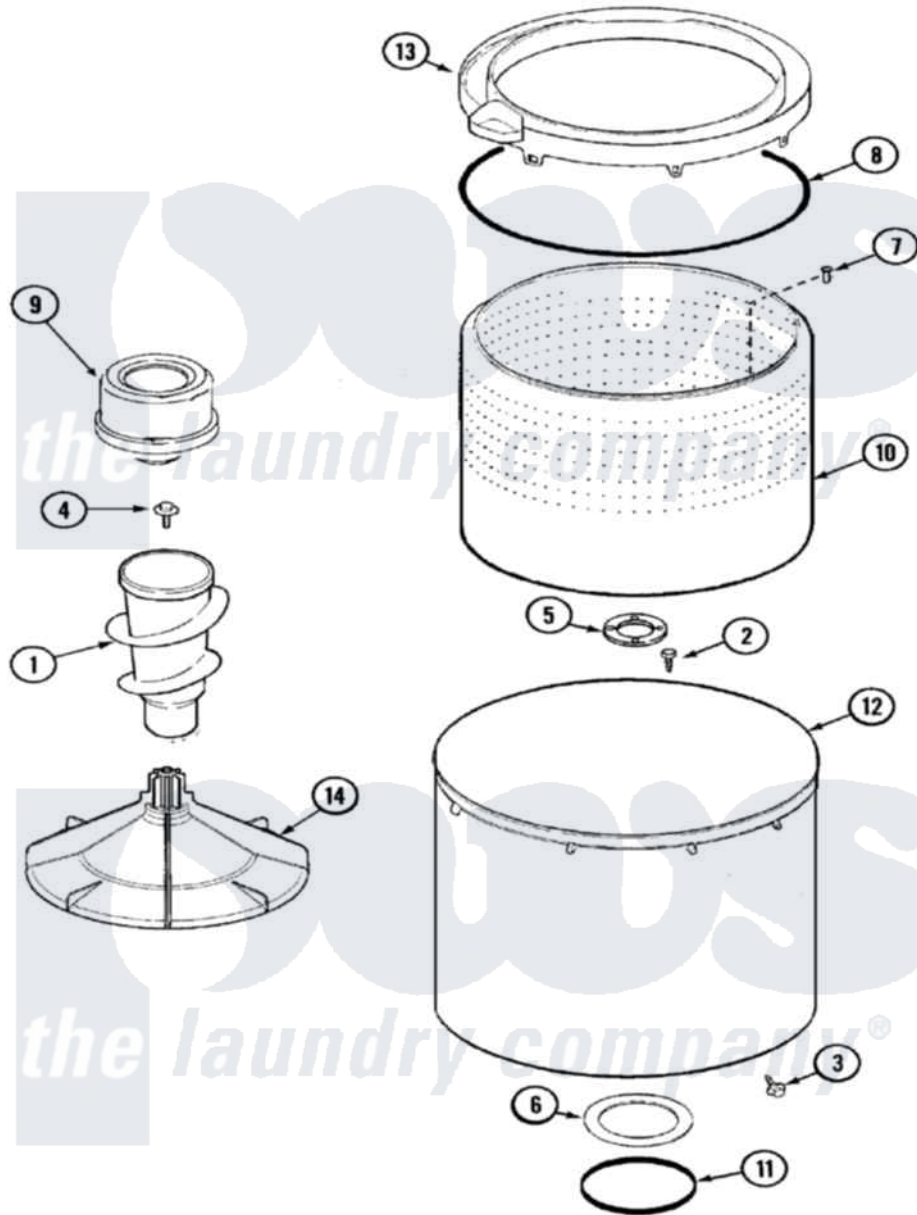

Maytag PAV3360AWW 09 - TUB

Maytag Residential Maytag PAV3360AWW Washer Parts Parts Diagram 09 - TUB
 Click on the part number to view part

Item	Original Part Number	Replaced By	Status	Part Description
1	21001593	21001878		Auger/Post Assembly
2	21001510	22002947		Bolt, Tub
3	25-7953	22002933		Screw
4	25-7948	W10309247		Screw
5	35-3685			Gasket, Basket To Centerpost
6	35-3686			Gasket, Tub To Housing
7	25-7967	3400504		Screw
8	35-2328			Seal, Tub Top
9	21001905			Dispenser, Fabric
10	21001529			Basket Assembly
11	35-2978			Seal, Tub/Housing
12	35-3700			Tub Assembly
13	21001531		Not Available	TOP, TUB (PLASTIC)
14	21001530			Base, Agitator