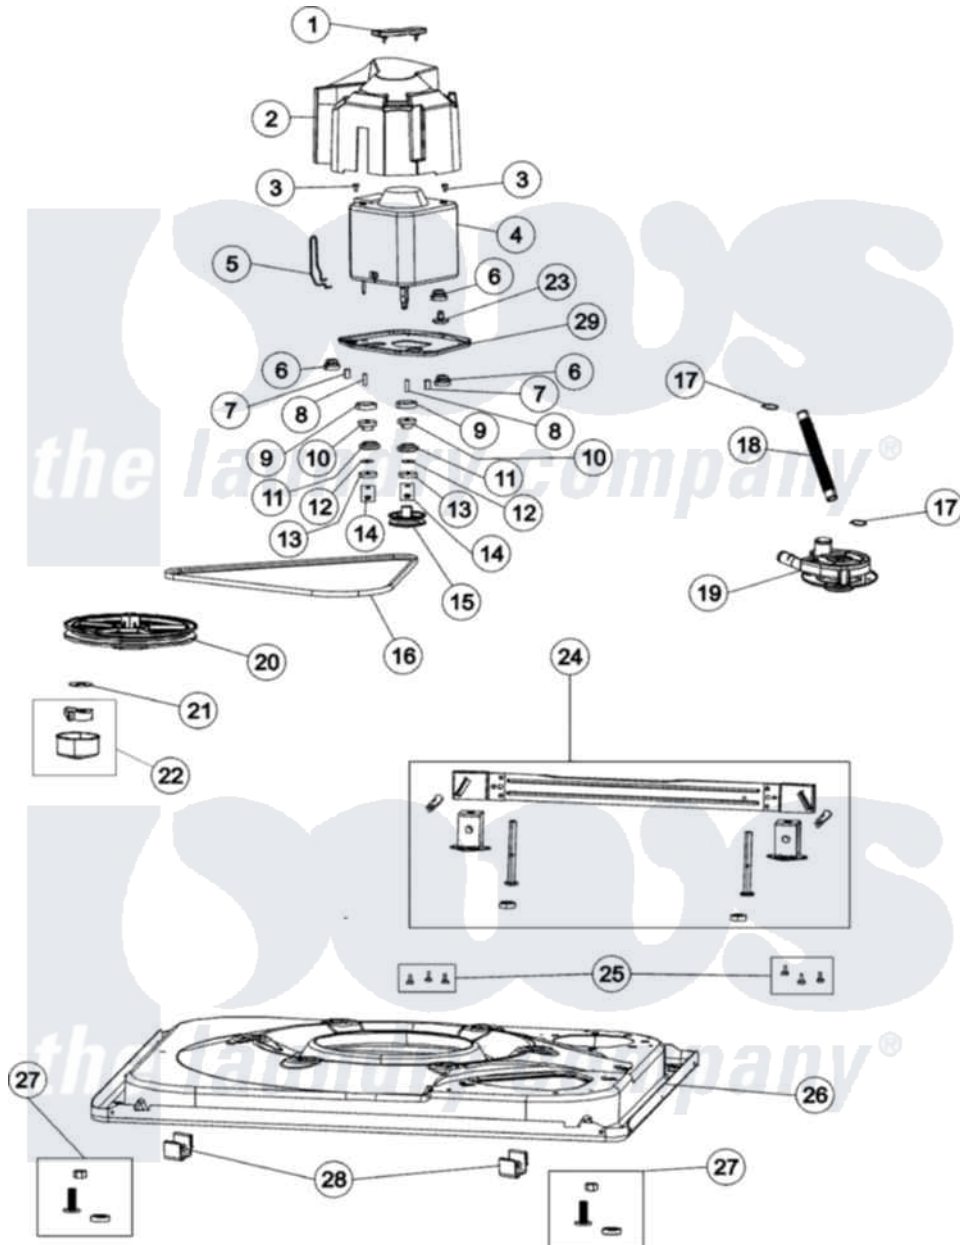

Maytag PAV3855AAW 01 - BASE & MOTOR

Maytag [Residential Maytag PAV3855AAW Washer Parts](#) Parts Diagram 01 - BASE & MOTOR
 Click on the part number to view part

Item	Original Part Number	Replaced By	Status	Part Description
1	35-2065			Pad, Motor Plate
2	22002721			Shield, Motor
3	25-7733	681414		Screw, 10AB X 1/2
4	22004283			Motor, Export 230V 50/60 Hz
5	21001110	22004376		Spring, Motor Pivot
6	35-3646			Isolator, Motor Plate
7	25-7831			Spacer, Mounting
8	25-7830			Spacer
9	35-3570			Washer, Motor Pivot
10	33-9946			Isolator, Motor
11	35-3571			Slide, Motor Pivot
12	25-7047			Washer, Flat
13	33-9967			Washer, Motor Isolator
14	21002009	Y707702		Locknut
15	21001833			Pulley, Motor
16	35-2279			Belt, Drive

17	21002254	285655	Clamp, Hose
"	25-6068	285655	Clamp, Hose
18	21001915		Hose, Tub To Pump
19	21002219	35-6780	Pump-Water
20	21001733	12002213	Thrust Bearing Kit
21	35-2132		Washer, 1.25ODX.530IDX.032
22	12002213		Thrust Bearing Kit
23	21001486		Foot Slide, Isolator
24	21002221		Stabilizer Bar Kit
25	25-7828	489483	Screw 10-32 X 1/2
26	21001893	12002701	Base Kit
27	25001119		Foot And Pad Assembly
28	53-0120		Clip, Front Panel
29	21001366	21001783	Plate And Screw Assembly