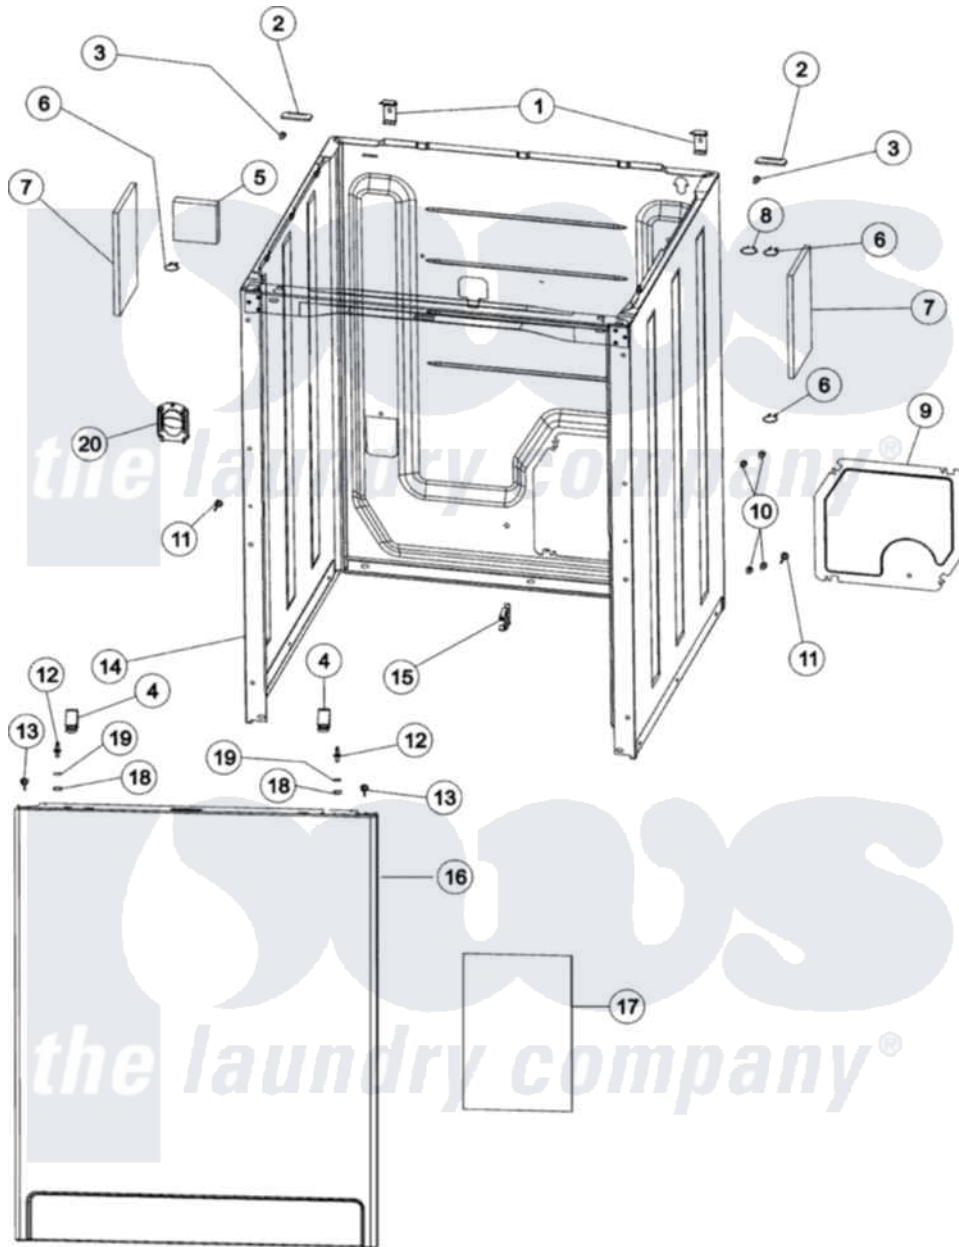

Maytag PAV3855AAW 02 - CABINET & FRONT PANEL

Maytag Residential Maytag PAV3855AAW Washer Parts Parts Diagram 02 - CABINET & FRONT PANEL
 Click on the part number to view part

Item	Original Part Number	Replaced By	Status	Part Description
1	35-2846			Hinge, Cabinet Top
2	35-4128			Pad, Hinge
3	25-7732	681414		Screw, 10AB X 1/2
4	25-7220			Clip, Cabinet Top
5	35-0706		Not Available	PAD, FOAM
6	31001320	16515		Clip
7	21002011			Pad, Cabinet
8	25-7430			Clip, Wiring Harness
9	21001876			Shield, Rear
10	25-7733	681414		Screw, 10AB X 1/2
11	21001829			Post, Locating
12	53-0643			Pin, Locator
13	25-7732	681414		Screw, 10AB X 1/2
14	21001871			Cabinet
15	22002765			Clip, Hose
16	35-2084			Panel, Front

17	21001281		Damper, Sound Pad
18	25-0224	3400029	Nut, Adapter Plate
19	35-4129		Bumper, Cabinet
20	21001874		Outlet, Drain Hose