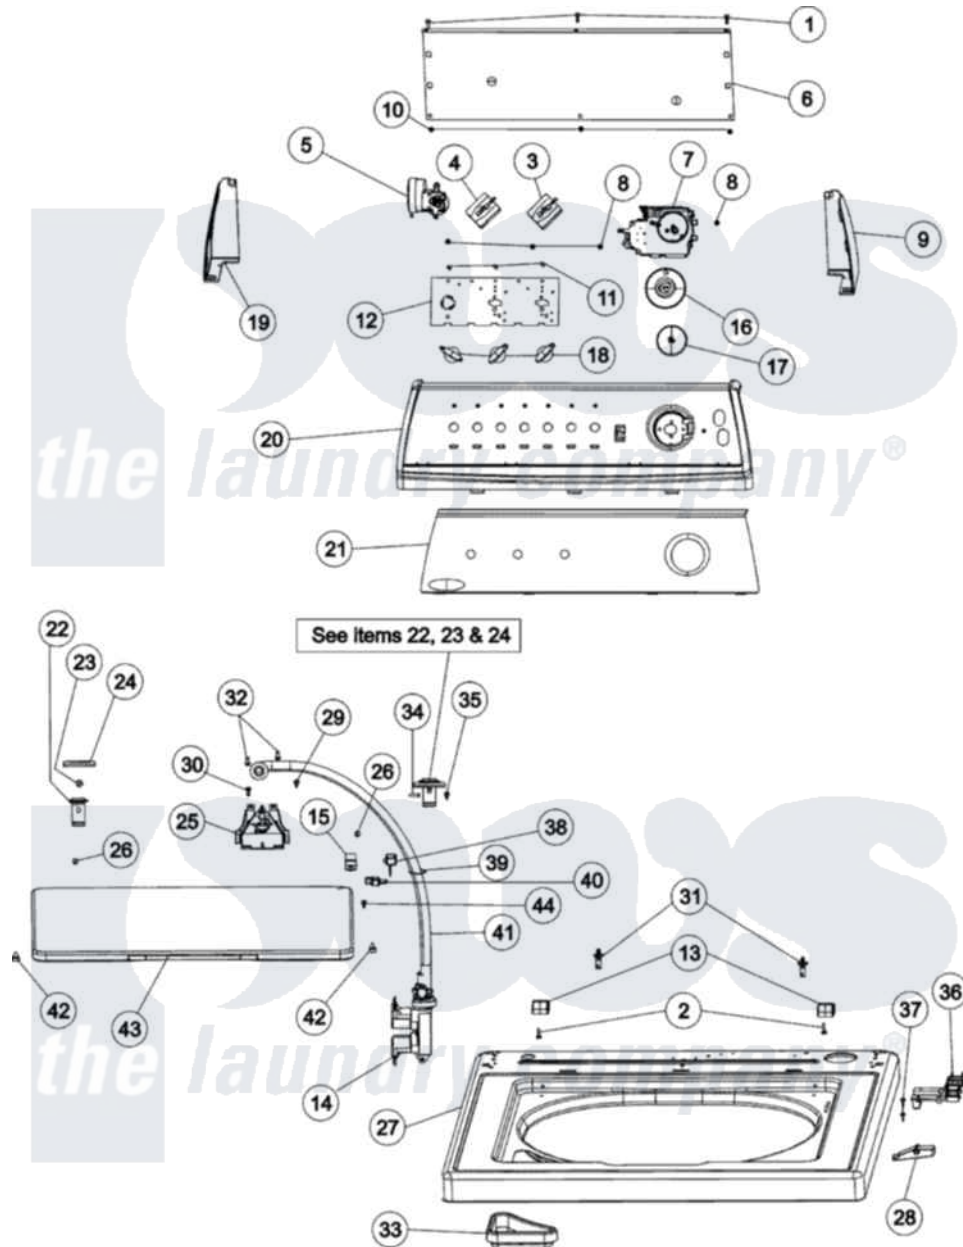

# Maytag PAV3855AAW 03 - CONTROL PANEL & TOP

Maytag Residential Maytag PAV3855AAW Washer Parts Parts Diagram 03 - CONTROL PANEL & TOP  
 Click on the part number to view part

Item	Original Part Number	Replaced By	Status	Part Description
1	<a href="#">21002224</a>			Screw
2	<a href="#">25-7893</a>			Screw
3	<a href="#">21001898</a>			Switch, Speed
4	<a href="#">21001491</a>			Switch, Water Temperature
5	<a href="#">Y2201474</a>			Switch, Pressure
6	<a href="#">21001527</a>			Shield, Rear
7	<a href="#">21001899</a>			Timer
8	25-3092	<a href="#">90767</a>		Screw, 8A X 3/8 HeX Washer Head Tapping
9	21001630	<a href="#">21001523</a>		Endcap
10	<a href="#">31001721</a>			Screw, Abno.8-18 x 3/8 Hxws
11	25-3092	<a href="#">90767</a>		Screw, 8A X 3/8 HeX Washer Head Tapping
12	<a href="#">21002067</a>			Shield, Control
13	<a href="#">35-2044</a>			Hinge, Lid
14	<a href="#">22001196</a>			Valve, Water
"	<a href="#">21001492</a>			Cover, Mixing Valve