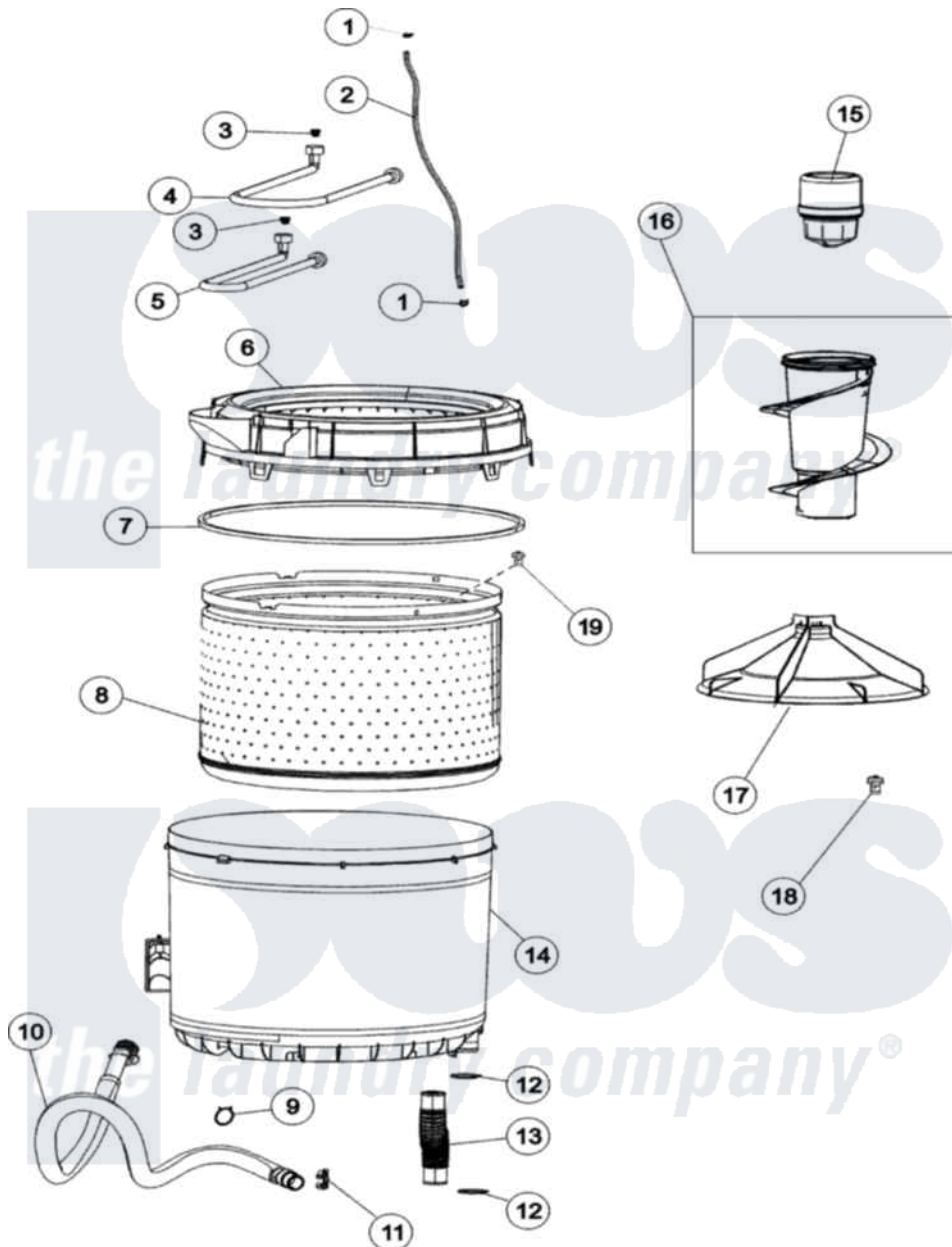

# Maytag PAV3855AAW 04 - INNER - OUTER TUB

Maytag Residential Maytag PAV3855AAW Washer Parts Parts Diagram 04 - INNER - OUTER TUB  
 Click on the part number to view part

Item	Original Part Number	Replaced By	Status	Part Description
1	25-7796	<a href="#">596669</a>		Clamp, Manifold
2	21001749	<a href="#">21001748</a>		Hose, Pressure Switch
3	<a href="#">22002960</a>			Strainer, Washer Inlet
4	35-0874	<a href="#">76313</a>		Hosefill
5	33-7891	<a href="#">89503</a>		Hose-Inlet
6	21001531		Not Available	TOP, TUB (PLASTIC)
7	<a href="#">35-2328</a>			Seal, Tub Top
8	<a href="#">21001529</a>			Basket Assembly
9	21001875	<a href="#">285655</a>		Clamp, Hose
10	<a href="#">21001872</a>			Hose, Drain
11	<a href="#">22002765</a>			Clip, Hose
12	25-6068	<a href="#">285655</a>		Clamp, Hose
13	<a href="#">21001915</a>			Hose, Tub To Pump
14	<a href="#">35-3700</a>			Tub Assembly
15	<a href="#">21002006</a>			Fabric Disp Assembly
16	22003437	<a href="#">21001878</a>		Auger/Post Assembly

17

[21001530](#)

Base, Agitator

18

25-8004

[W10309247](#)

Screw

19

25-7967

[3400504](#)

Screw