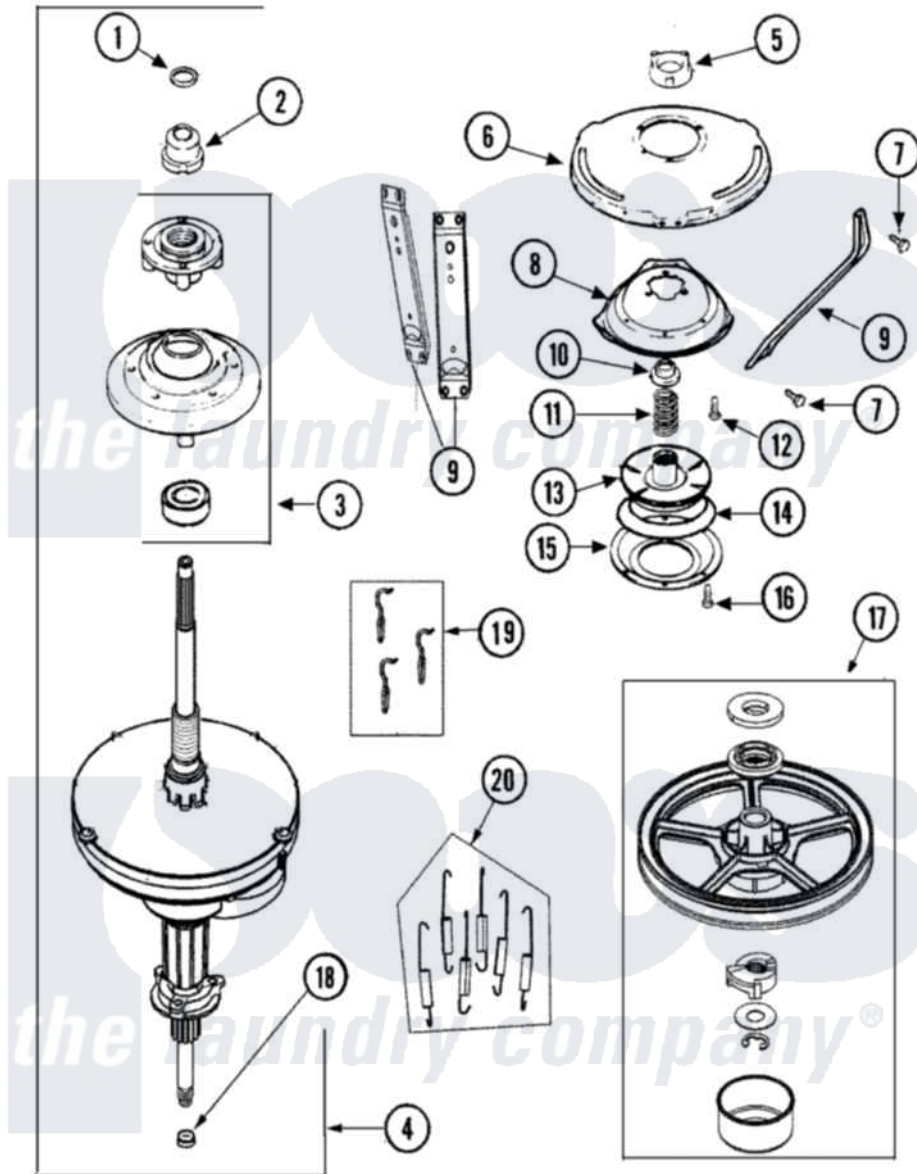

# Maytag PAV3855AAW 06 - TRANSMISSION

Maytag [Residential Maytag PAV3855AAW Washer Parts](#) Parts Diagram 06 - TRANSMISSION  
 Click on the part number to view part

Item	Original Part Number	Replaced By	Status	Part Description
1	<a href="#">25-7941</a>			"O" Ring, Agr Drive Shaft
3	21001868	<a href="#">W10219156</a>		Tub Seal
4	21001867	<a href="#">35-6615</a>		Ht TranS S
5	21001511	<a href="#">12001562</a>		Bearing Assembly
6	<a href="#">21001518</a>			Support, Tub
7	<a href="#">21001858</a>			Screw 5/16-18 x 1/2
8	<a href="#">21001163</a>			Housing, Suspension
9	<a href="#">21001532</a>			Brace, Tub
10	<a href="#">35-2017</a>			Retainer, Brake Spring
11	<a href="#">21001910</a>			Spring, Brake
12	<a href="#">21001509</a>			Screw, High Performance Plastic
13	21002010	<a href="#">35-6714</a>		Brake Roto
14	<a href="#">21002026</a>			Snubber
15	<a href="#">35-6918</a>			Stator, Brake
16	<a href="#">21001065</a>			Screw, No.10-24 x .50 Hxnibhd
17	<a href="#">12002213</a>			Thrust Bearing Kit

18 35-2010 [207843](#)

Lip Seal Repair Kit

19 [21001166](#)

Hook, Suspension Spring

20 21002065 [12002773](#)

Spring