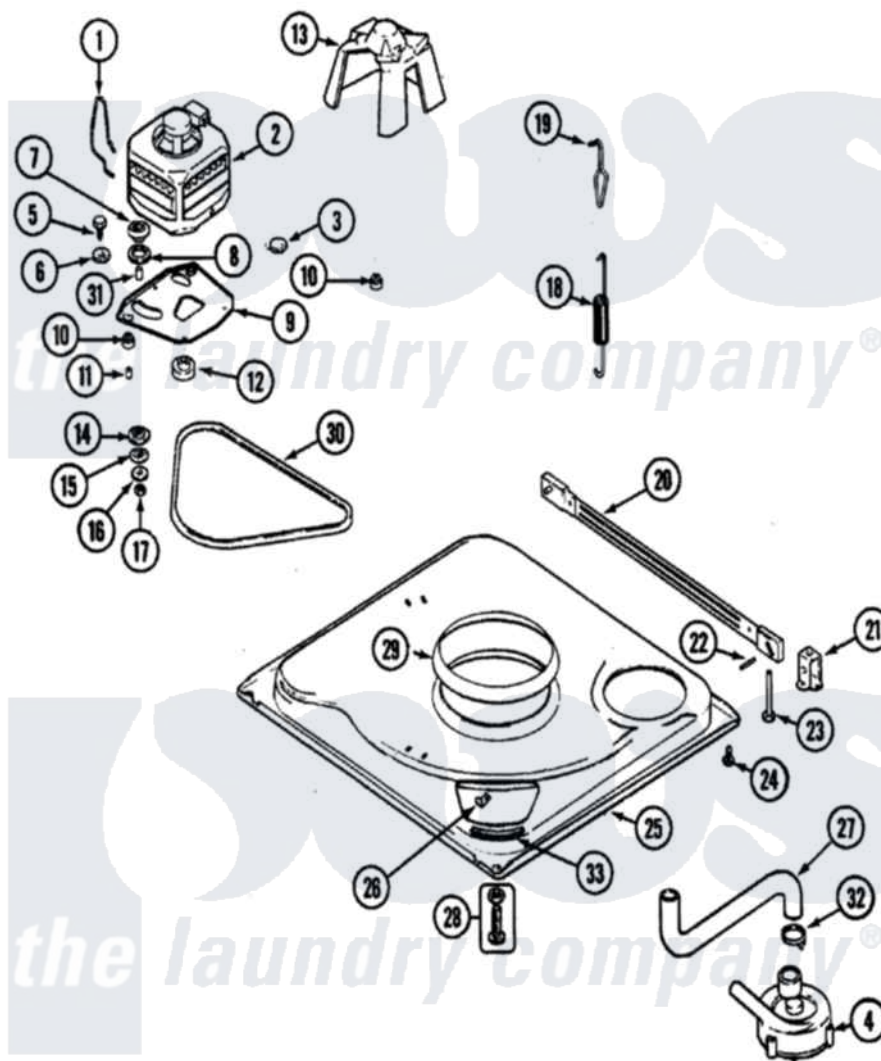

Maytag PAV4960AWW 01 - BASE

Maytag [Residential Maytag PAV4960AWW Washer Parts](#) Parts Diagram 01 - BASE
 Click on the part number to view part

Item	Original Part Number	Replaced By	Status	Part Description
1	21001110	22004376		Spring, Motor Pivot
2	21001750	21001950		MoTor, 2SP 1/2hp 120V/60Hz Hi-Tor
3	21001486			Foot Slide, Isolator
4	21001873	35-6780		Pump-Water
"	21001732	35-6465		Pump Assem
5	25-7833	21001977		Screw
6	25-7834			Washer, Motor/Base Screw
7	33-9946			Isolator, Motor
8	35-3570			Washer, Motor Pivot
9	21001366	21001783		Plate And Screw Assembly
10	35-3646			Isolator, Motor Plate
11	25-7831			Spacer, Mounting
12	21001506	21001950		MoTor, 2SP 1/2hp 120V/60Hz Hi-Tor
13	22002721			Shield, Motor
14	35-3571			Slide, Motor Pivot

15	33-9967		Washer, Motor Isolator
16	25-7047		Washer, Flat
17	25-7325	Y707702	Locknut
18	21001598		Spring, Suspension
19	21001166		Hook, Suspension Spring
20	21001754	21001881	Bar, Stabilizer
21	35-2046		Bracket, Stabilizer
22	35-2052		Pin, Stabilizer
23	35-3020	22004469	Leg And Foot Self Stabalizing
24	31001041	308685	Side Trim)
25	21001893	12002701	Base Kit
"	21001169	12002701	Base Kit
26	25-7845		Speednut, Motor
27	21001915		Hose, Tub To Pump
"	35-3584	21001915	Hose, Tub To Pump
28	35-3507	25001119	Foot And Pad Assembly
29	21001161	21002026	Snubber
30	21352320		Belt, Drive
31	25-7830		Spacer
32	25-6068	285655	Clamp, Hose
33	35-2065		Pad, Motor Plate