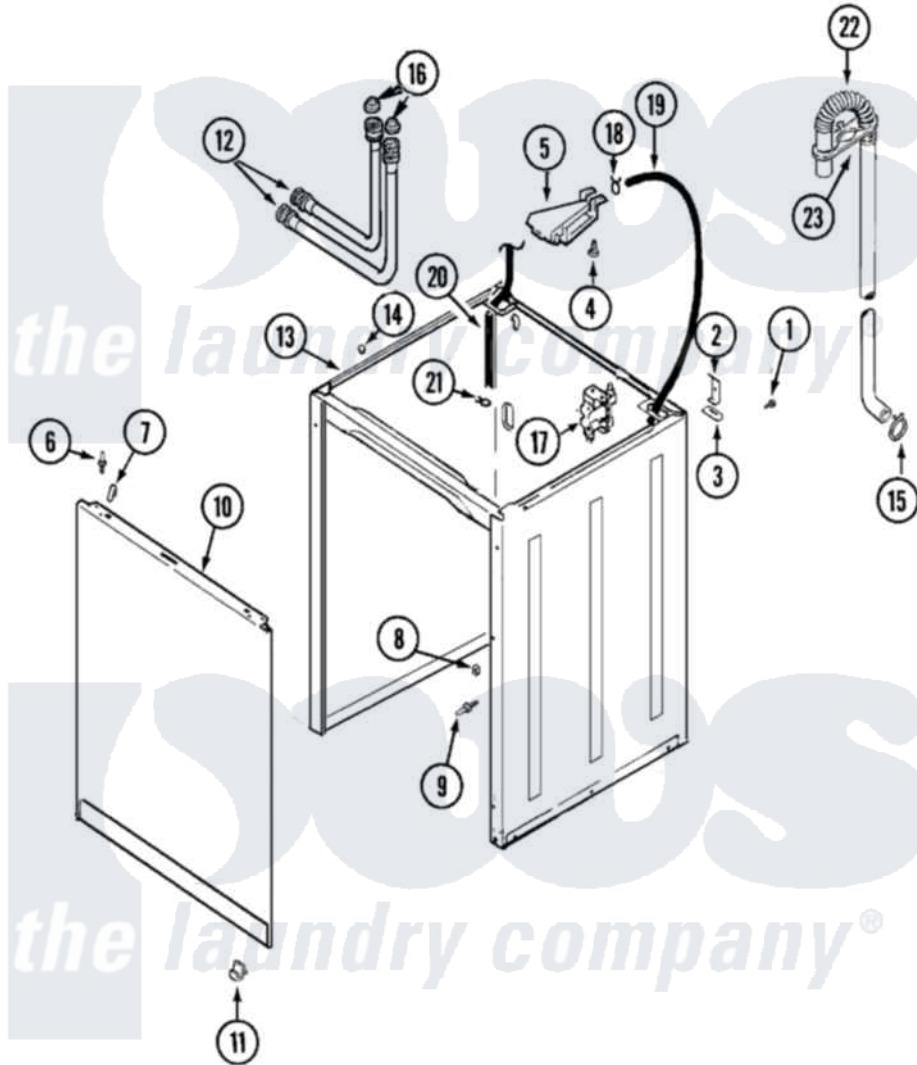

Maytag PAV4960AWW 03 - CABINET

Maytag [Residential Maytag PAV4960AWW Washer Parts](#) Parts Diagram 03 - CABINET
 Click on the part number to view part

Item	Original Part Number	Replaced By	Status	Part Description
1	25-7893			Screw
2	35-2846			Hinge, Cabinet Top
3	35-4128			Pad, Hinge
4	Y700502	W10116760		Screw
5	21001760			Flume Assembly / Water Diverter
6	53-0643			Pin, Locator
7	25-7220			Clip, Cabinet Top
8	25-0224	3400029		Nut, Adapter Plate
9	53-0643			Pin, Locator
"	53-0200			Sleeve, Locator Pin
10	35-2084			Panel, Front
11	53-0120			Clip, Front Panel
"	25-7732	681414		Screw, 10AB X 1/2
12	35-0874	76313		Hosefill
"	33-7891	89503		Hose-Inlet
13	12001801	21001871		Cabinet

"	21001281		Damper, Sound Pad
14	33-2653		Bumper, Cabinet
15	25-7080	285655	Clamp, Hose
16	22002960		Strainer, Washer Inlet
17	21001747	21001932	Valve, Water Inlet
18	25-7867	596669	Clamp, Manifold
19	35-2378	12002749	Hose, Flume Kit
20	21001749	21001748	Hose, Pressure Switch
21	25-7796	596669	Clamp, Manifold
22	21001512	21001872	Hose, Drain
23	22002701	22003814	Retainer, Drain Hose