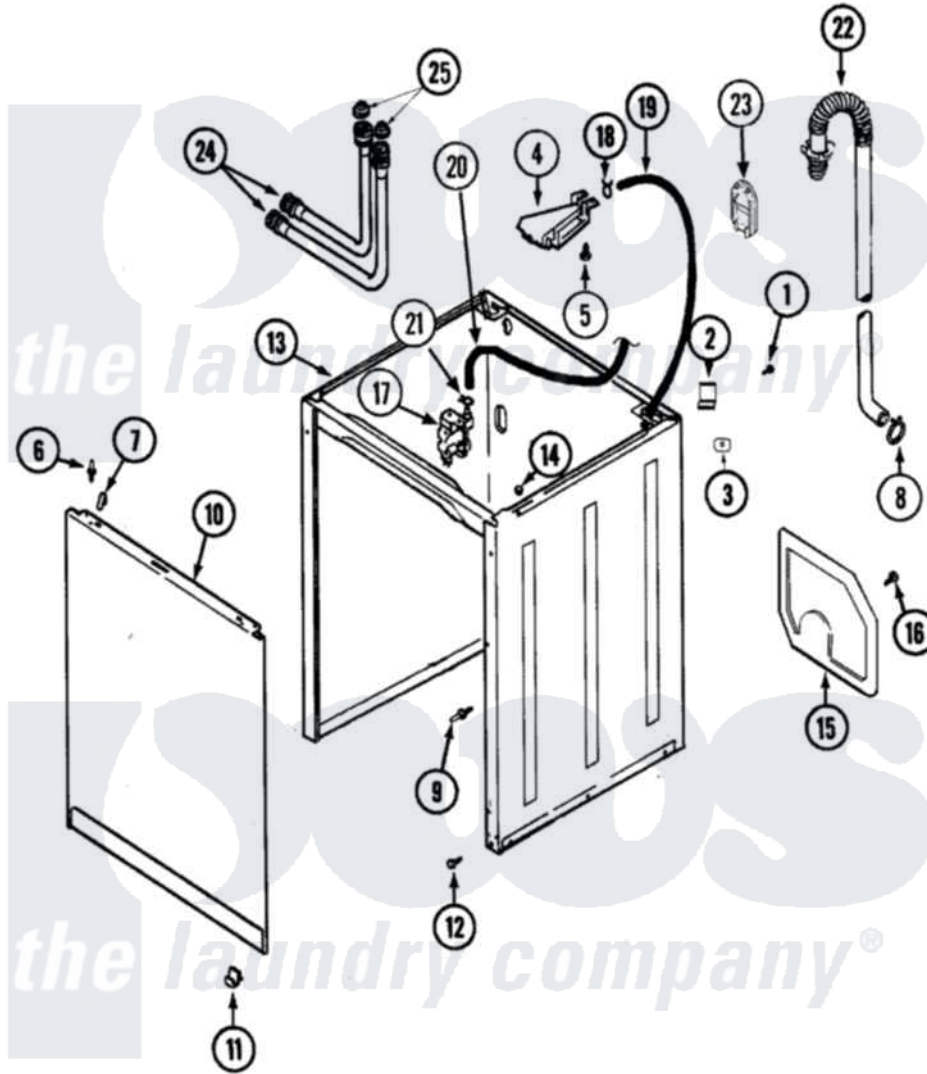

# Maytag PAV4960AWW 04 - CABINET (SERIES 16)

Maytag [Residential Maytag PAV4960AWW Washer Parts](#) Parts Diagram 04 - CABINET (SERIES 16)  
 Click on the part number to view part

Item	Original Part Number	Replaced By	Status	Part Description
1	<a href="#">25-7893</a>			Screw
2	<a href="#">35-2846</a>			Hinge, Cabinet Top
3	<a href="#">35-4128</a>			Pad, Hinge
4	<a href="#">21001760</a>			Flume Assembly / Water Diverter
5	25-3092	<a href="#">90767</a>		Screw, 8A X 3/8 HeX Washer Head Tapping
6	25-0224	<a href="#">3400029</a>		Nut, Adapter Plate
"	<a href="#">53-0643</a>			Pin, Locator
"	<a href="#">53-0200</a>			Sleeve, Locator Pin
7	<a href="#">25-7220</a>			Clip, Cabinet Top
8	21001875	<a href="#">285655</a>		Clamp, Hose
9	<a href="#">21001829</a>			Post, Locating
10	<a href="#">35-2084</a>			Panel, Front
"	<a href="#">21001281</a>			Damper, Sound Pad
11	<a href="#">53-0120</a>			Clip, Front Panel
"	25-7732	<a href="#">681414</a>		Screw, 10AB X 1/2

12	<a href="#">35-4129</a>		Bumper, Cabinet
13	<a href="#">21001871</a>		Cabinet
14	<a href="#">33-2653</a>		Bumper, Cabinet
15	<a href="#">21001876</a>		Shield, Rear
16	25-7732	<a href="#">681414</a>	Screw, 10AB X 1/2
17	21001747	<a href="#">21001932</a>	Valve, Water Inlet
18	25-7867	<a href="#">596669</a>	Clamp, Manifold
19	35-2378	<a href="#">12002749</a>	Hose, Flume Kit
20	21001749	<a href="#">21001748</a>	Hose, Pressure Switch
21	25-7796	<a href="#">596669</a>	Clamp, Manifold
22	<a href="#">21001872</a>		Hose, Drain
23	<a href="#">21001874</a>		Outlet, Drain Hose
24	33-7046	<a href="#">89503</a>	Hose-Inlet
"	33-7891	<a href="#">89503</a>	Hose-Inlet
25	<a href="#">33-4264N</a>		Strainer And Washer Kit