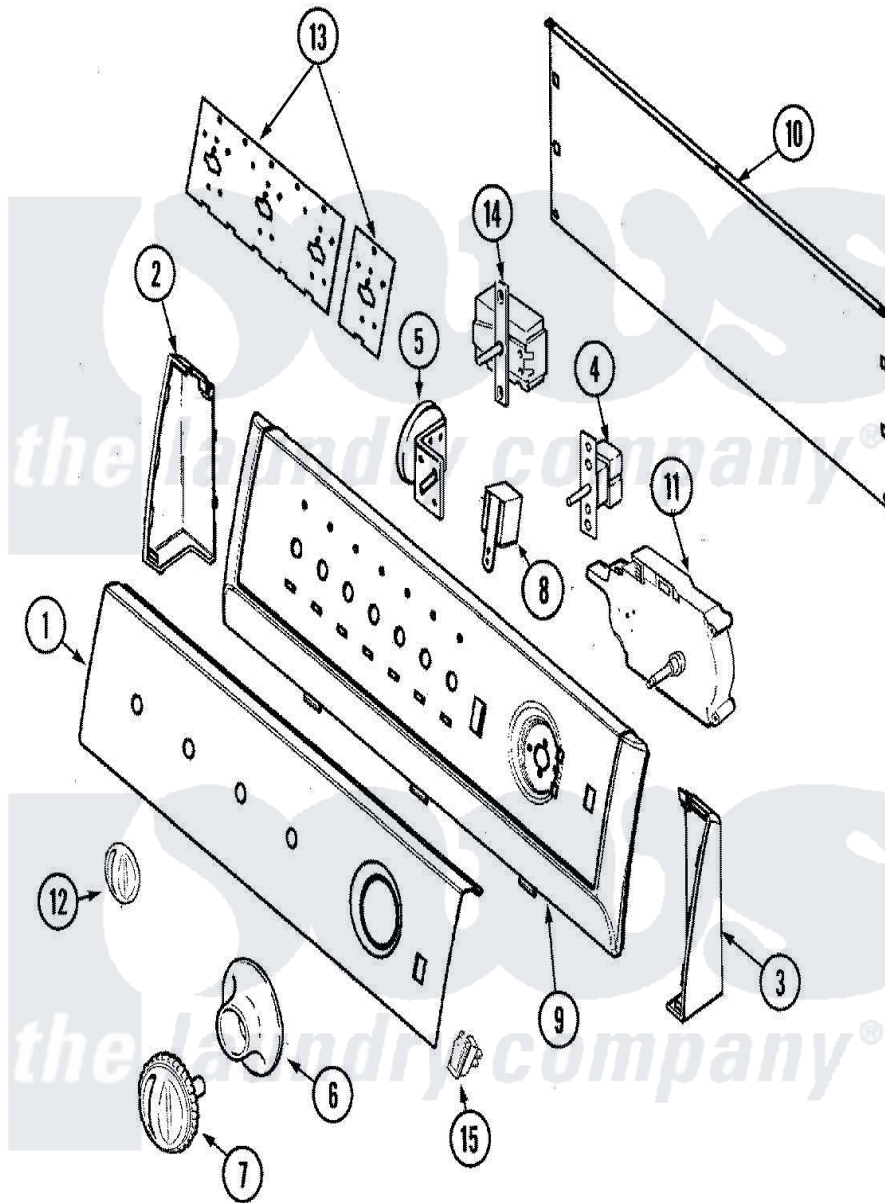

Maytag PAV4960AWW 05 - CONTROL PANEL

Maytag [Residential Maytag PAV4960AWW Washer Parts](#) Parts Diagram 05 - CONTROL PANEL
 Click on the part number to view part

Item	Original Part Number	Replaced By	Status	Part Description
1	21001864			Panel, Control
2	25-3092	90767		Screw, 8A X 3/8 HeX Washer Head Tapping
"	21001519			Endcap
3	21001523			Endcap
"	25-3092	90767		Screw, 8A X 3/8 HeX Washer Head Tapping
4	25-3092	90767		Screw, 8A X 3/8 HeX Washer Head Tapping
"	21001852			Switch, Temperature
5	21001554			Switch, Water Level
"	21001882			Switch, Pressure
"	25-3092	90767		Screw, 8A X 3/8 HeX Washer Head Tapping
6	21001600			Skirt, Timer
7	21001594	21001972		Knob, Timer
8	31001397			Buzzer
9	21001745		Not Available	FRAME (WHT)

10	25-3092	90767	Screw, 8A X 3/8 HeX Washer Head Tapping
"	25-3457		Screw, Sems
"	21001527		Shield, Rear
11	25-3092	90767	Screw, 8A X 3/8 HeX Washer Head Tapping
"	21001595		Timer
12	21001525	21002196	Knob-Selector
13	21001517		Shield, Control
"	21001603		Shield, Control
14	21001227	21001673	Switch, Speed 4 Pos Rotary
15	21001813		Switch, Rocker
17	21001863	35-6652	Owners Man
18	22003218	Not Available	LAUNDERING TIPS (TRILINGUAL)
19	21001853		Harness, Wire
"	21001860		Guide, Energy
"	21001949		Harness, Wiring