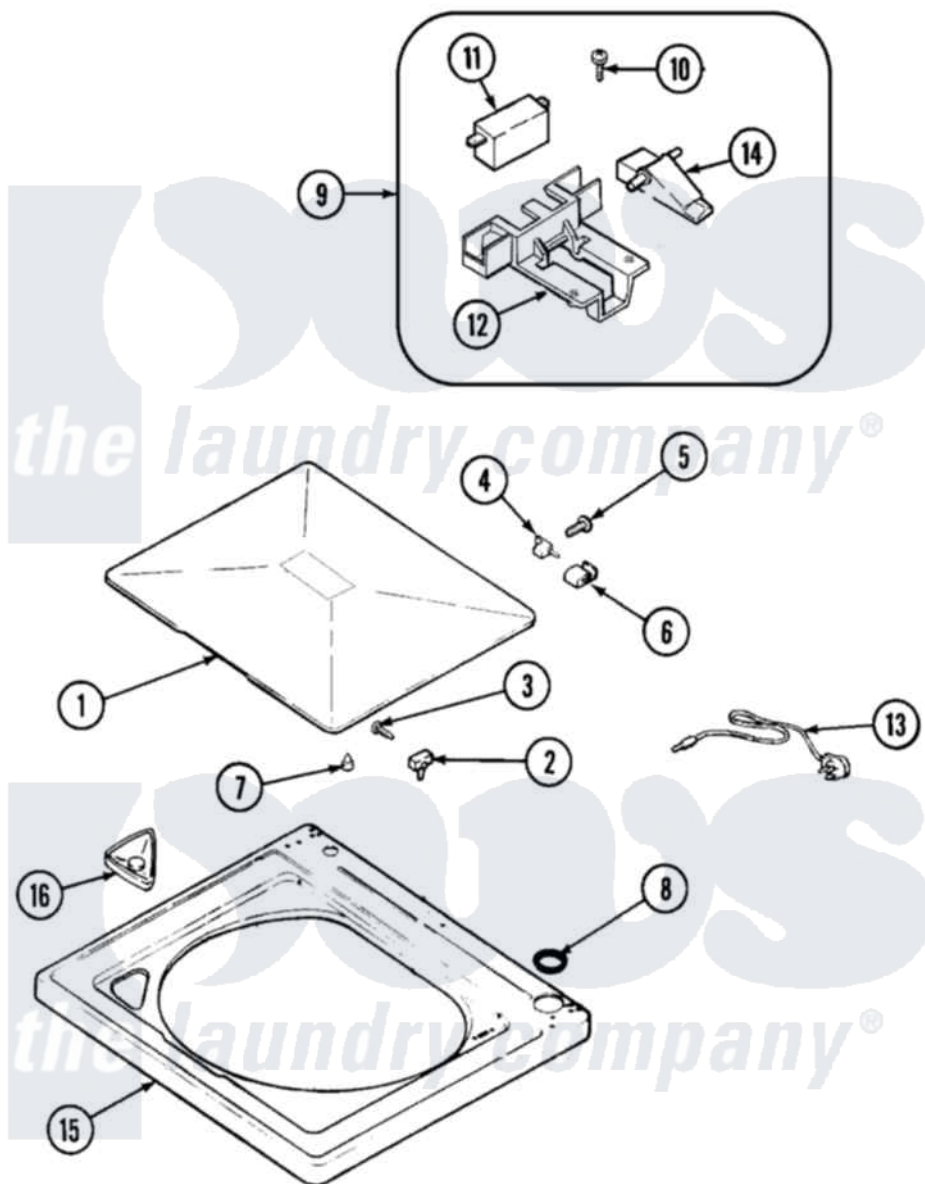

Maytag PAV4960AWW 07 - TOP

Maytag [Residential Maytag PAV4960AWW Washer Parts](#) Parts Diagram 07 - TOP
 Click on the part number to view part

Item	Original Part Number	Replaced By	Status	Part Description
1	35-2026			Lid
2	43-0057			Actuator, Door Switch
3	25-7438			Screw
4	35-2045			Pin, Hinge
5	25-7893			Screw
6	35-2044			Hinge, Lid
7	35-0581			Bumper, Door
8	35-2063			Bushing, Insulator
9	21001137	12001187		Kit, Lid Switch Assembly
10	21001136	3400872		Screw, 8-18 X 3/8
11	21001148	12001187		Kit, Lid Switch Assembly
12	21001135			Housing, Lid Switch
13	21001592			Cord, Power
14	21001134			Lever, Lid Switch
15	21001602			Top, Cabinet
16	21001597			Dispenser, Bleach