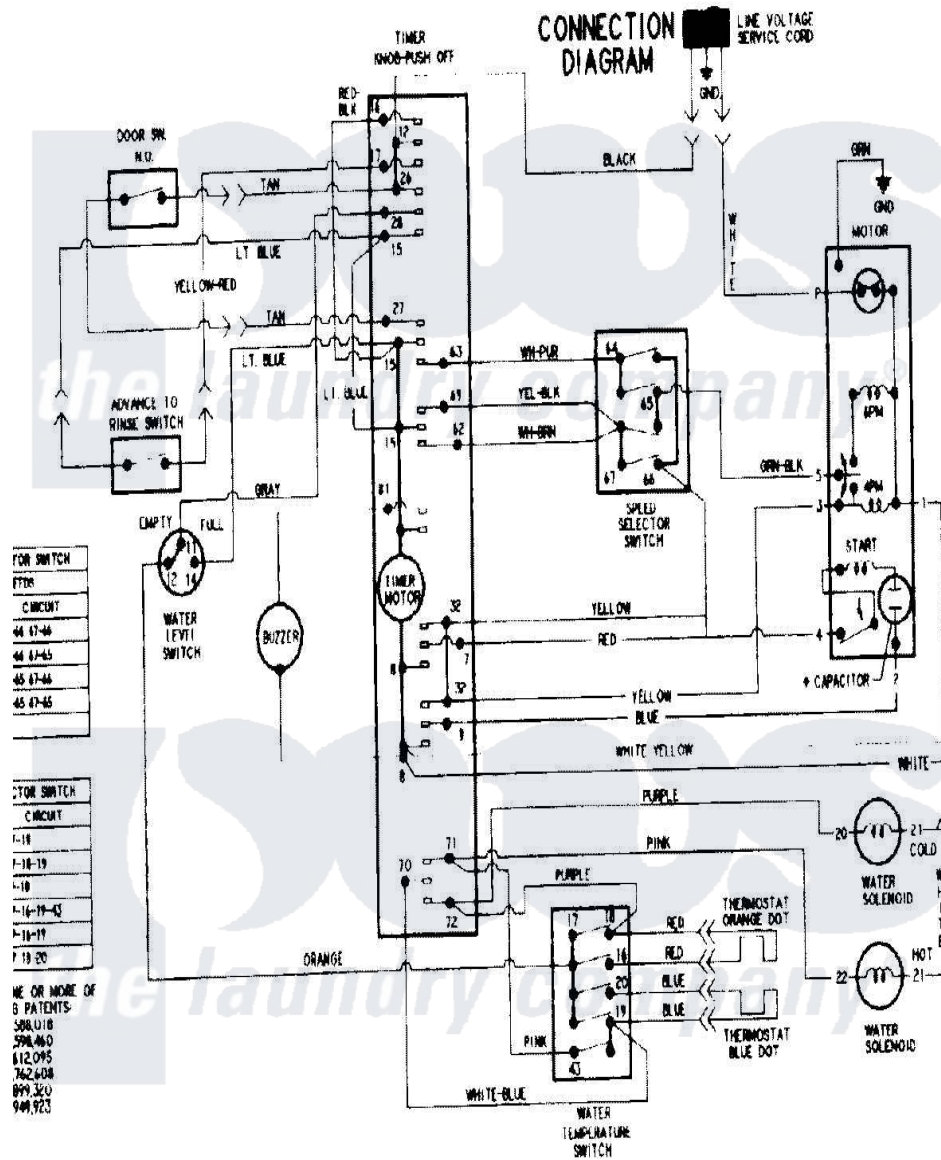

Maytag PAV4960AWW 12 - WIRING INFORMATION (SERIES 20)

Maytag Residential Maytag PAV4960AWW Washer Parts Diagram 12 - WIRING INFORMATION (SERIES 20)

[Click on the part number to view part](#)

Item	Original Part Number	Replaced By	Status	Part Description
NI	15003233		Not Available	WIRING INFORMATION