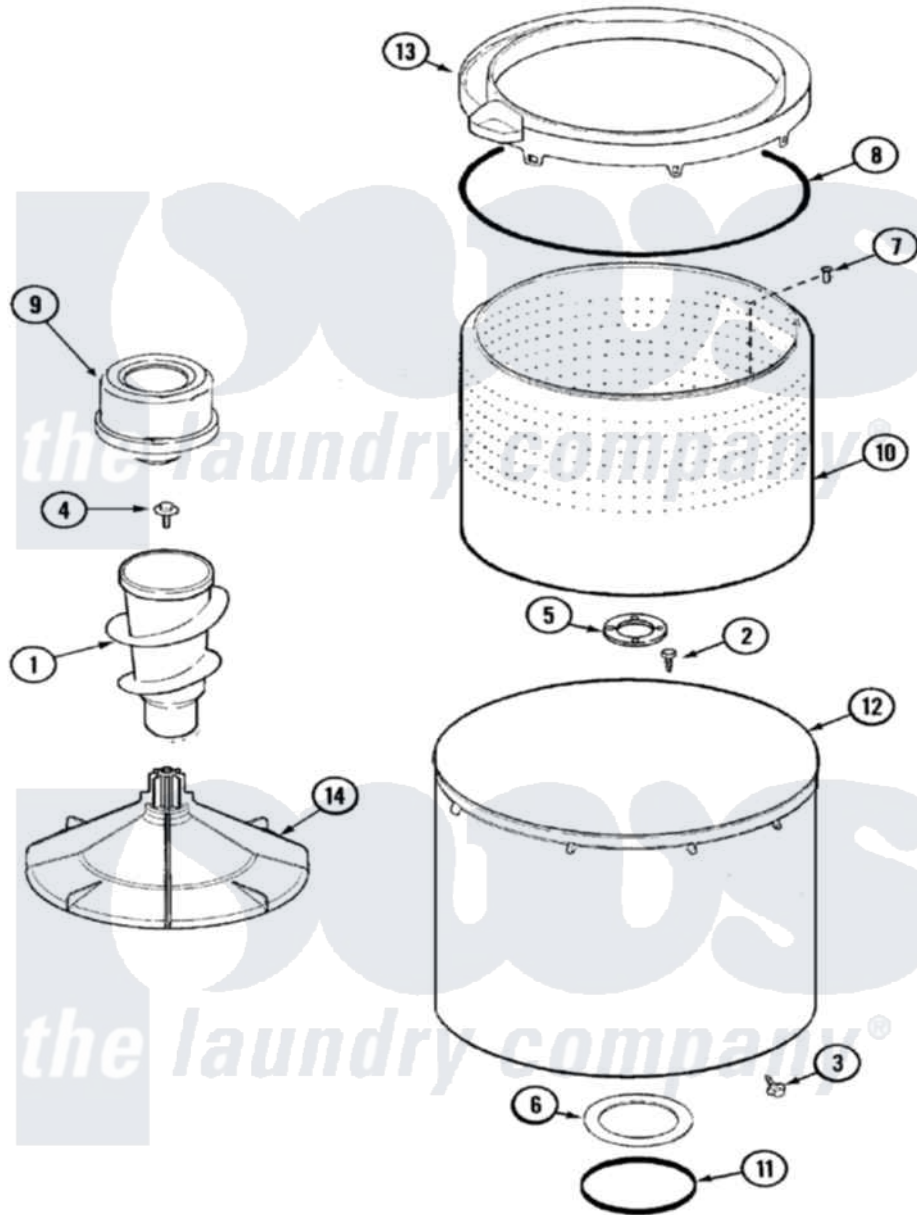

Maytag PAV5000AWQ 09 - TUB

Maytag Residential Maytag PAV5000AWQ Washer Parts Parts Diagram 09 - TUB
 Click on the part number to view part

Item	Original Part Number	Replaced By	Status	Part Description
1	22003437	21001878		Auger/Post Assembly
2	21001510	22002947		Bolt, Tub
3	25-7953	22002933		Screw
4	25-7948	W10309247		Screw
5	35-3685			Gasket, Basket To Centerpost
6	35-3686			Gasket, Tub To Housing
7	25-7967	3400504		Screw
8	35-2328			Seal, Tub Top
9	21001905			Dispenser, Fabric
10	21001529			Basket Assembly
11	35-2978			Seal, Tub/Housing
12	35-3700			Tub Assembly
13	21001531		Not Available	TOP, TUB (PLASTIC)
14	21001530			Base, Agitator