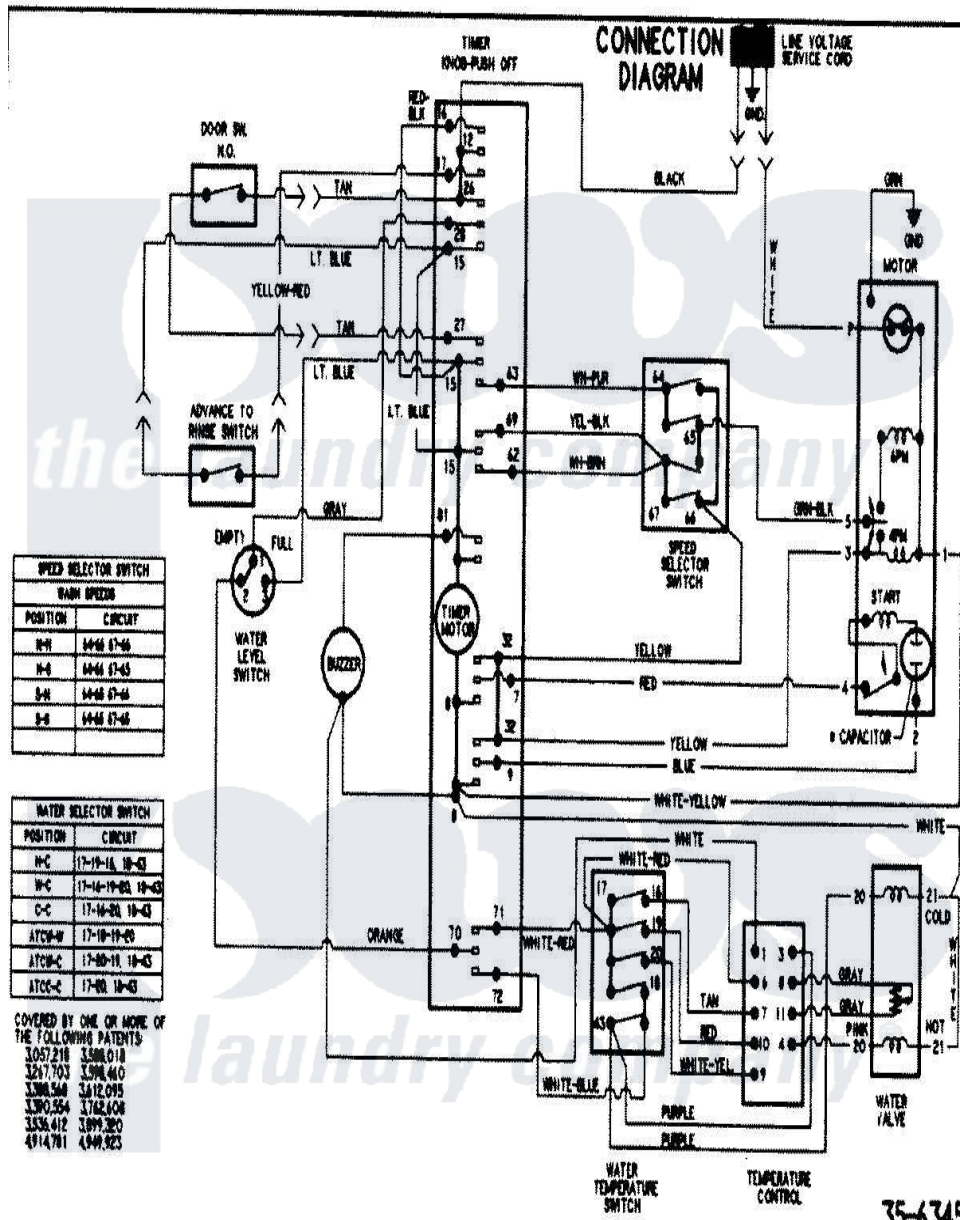

Maytag PAV5000AWQ 11 - WIRING INFORMATION

SPEED SELECTOR SWITCH	
WASH SPEEDS	
POSITION	CIRCUIT
WH	14-16 67-66
W-C	14-16 67-63
S-H	14-16 67-64
S-S	14-16 67-65

WATER SELECTOR SWITCH	
POSITION	CIRCUIT
W-C	17-19-20 18-43
W-C	17-14-19-20 18-43
O-C	17-14-20 18-43
ATCW-W	17-18-19-20
ATCW-C	17-20-18 19-43
ATOC-C	17-20 18-43

COVERED BY ONE OR MORE OF THE FOLLOWING PATENTS:
 3,057,218 3,086,018
 3,247,703 3,096,460
 3,300,544 3,612,095
 3,390,354 3,742,608
 3,336,412 3,899,280
 4,914,781 4,849,923

Maytag [Residential Maytag PAV5000AWQ Washer Parts](#) Parts Diagram 11 - WIRING INFORMATION
 Click on the part number to view part

Item	Original Part Number	Replaced By	Status	Part Description
NI	15002898		Not Available	WIRING INFORMATION