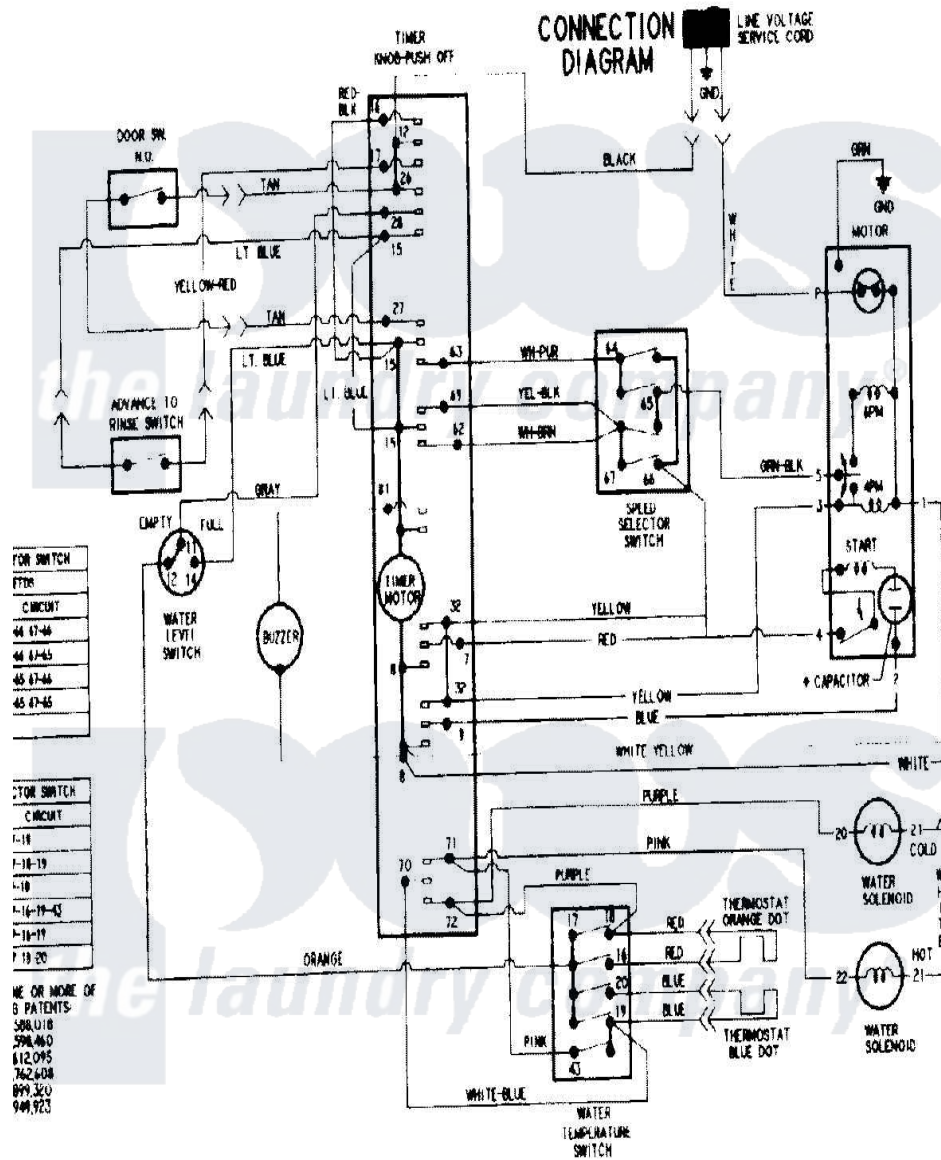

Maytag PAV5000AWQ 12 - WIRING INFORMATION (SERIES 20)

Maytag Residential Maytag PAV5000AWQ Washer Parts Parts Diagram 12 - WIRING INFORMATION (SERIES 20)

[Click on the part number to view part](#)

Item	Original Part Number	Replaced By	Status	Part Description
NI	15003233		Not Available	WIRING INFORMATION