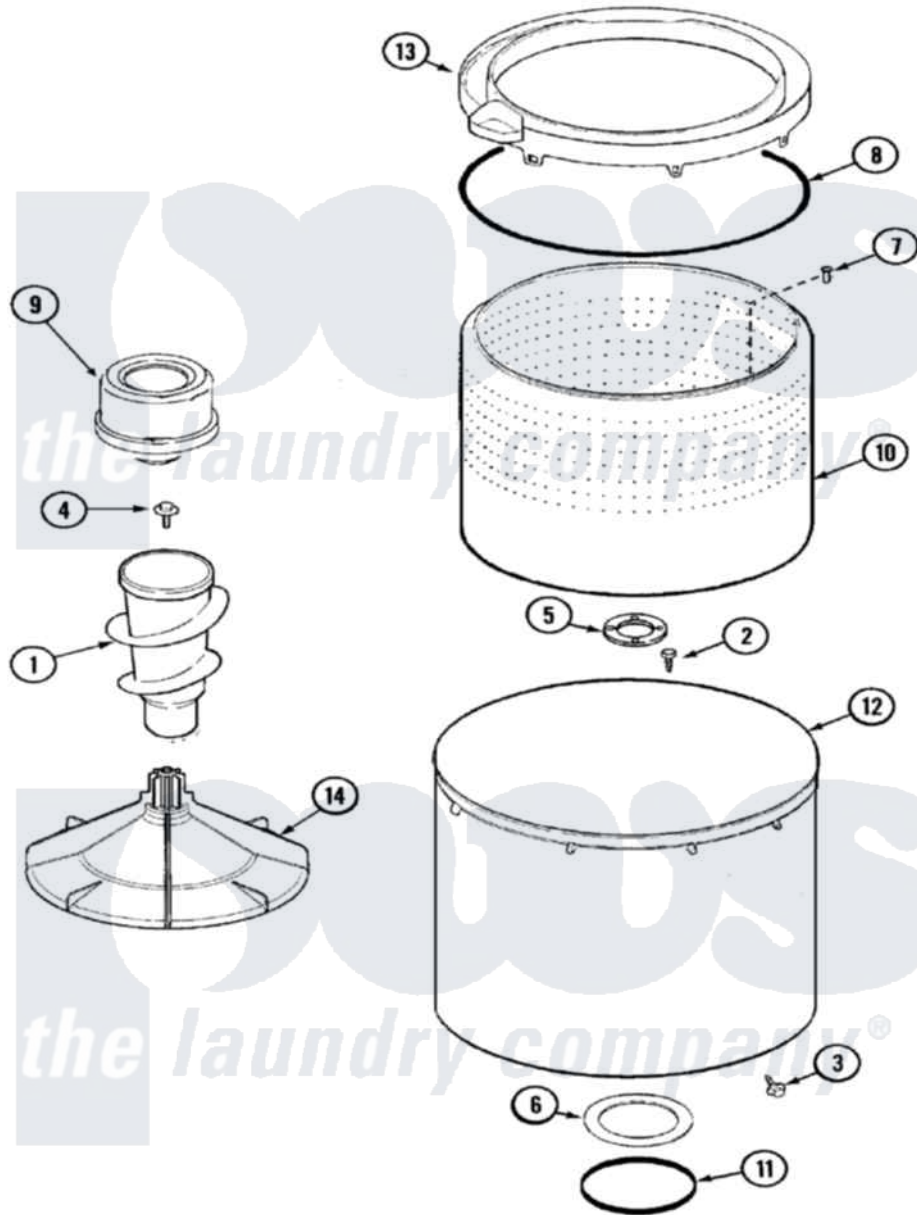

Maytag PAV5000AWW 09 - TUB

Maytag Residential Maytag PAV5000AWW Washer Parts Parts Diagram 09 - TUB
 Click on the part number to view part

Item	Original Part Number	Replaced By	Status	Part Description
1	22003437	21001878		Auger/Post Assembly
2	21001510	22002947		Bolt, Tub
3	25-7953	22002933		Screw
4	25-7948	W10309247		Screw
5	35-3685			Gasket, Basket To Centerpost
6	35-3686			Gasket, Tub To Housing
7	25-7967	3400504		Screw
8	35-2328			Seal, Tub Top
9	21001905			Dispenser, Fabric
10	21001529			Basket Assembly
11	35-2978			Seal, Tub/Housing
12	35-3700			Tub Assembly
13	21001531		Not Available	TOP, TUB (PLASTIC)
14	21001530			Base, Agitator