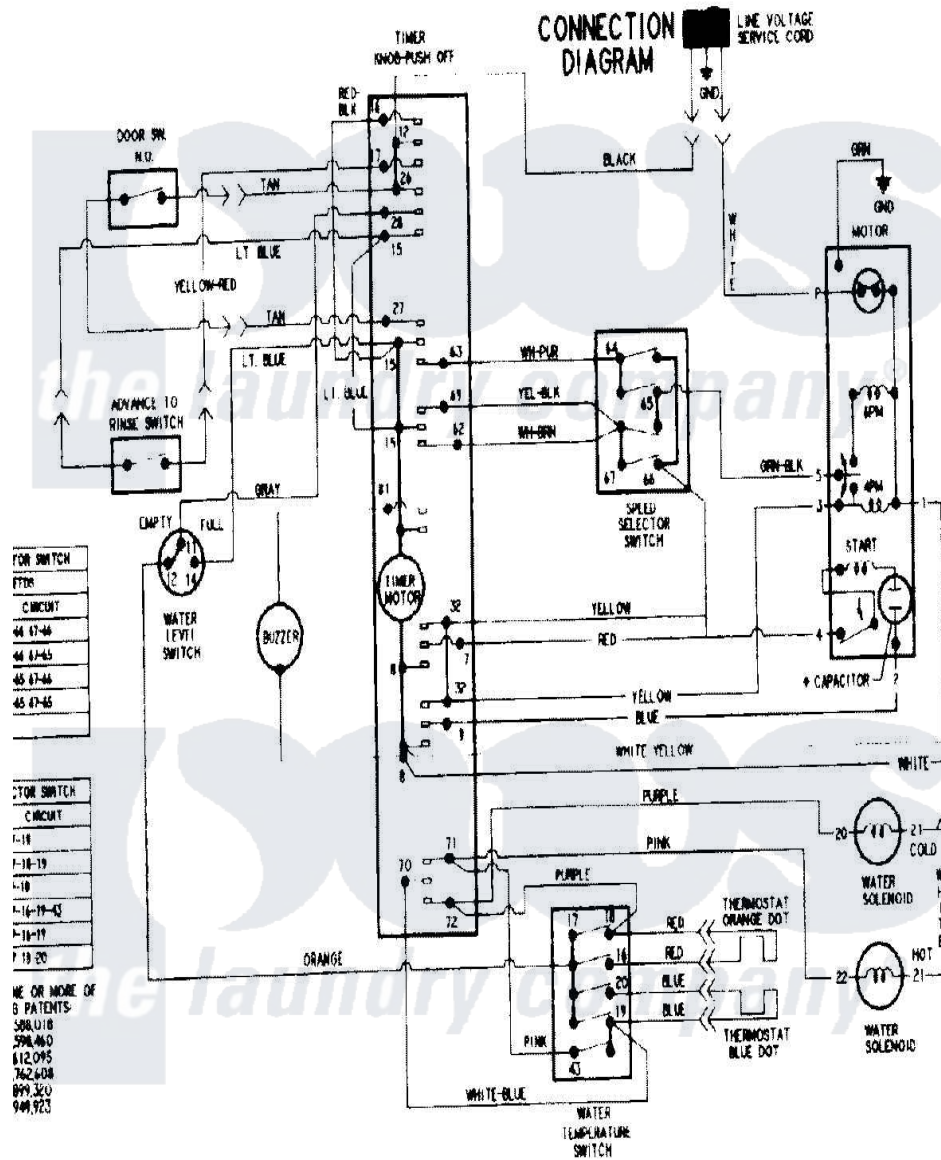

Maytag PAV5000AWW 12 - WIRING INFORMATION (SERIES 20)

Maytag Residential Maytag PAV5000AWW Washer Parts Diagram 12 - WIRING INFORMATION (SERIES 20)

[Click on the part number to view part](#)

Item	Original Part Number	Replaced By	Status	Part Description
NI	15003233		Not Available	WIRING INFORMATION