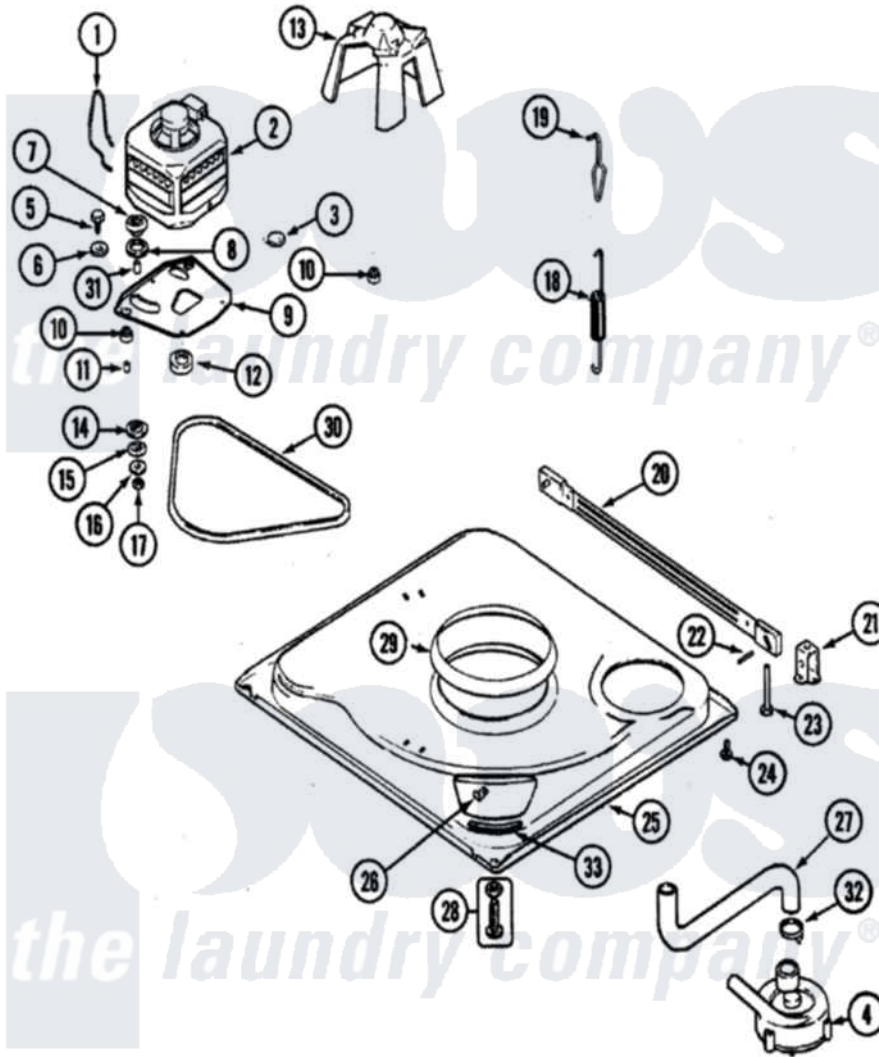

Maytag PAV5057AWW 01 - BASE & MOTOR

Maytag [Residential Maytag PAV5057AWW Washer Parts](#) Parts Diagram 01 - BASE & MOTOR
 Click on the part number to view part

Item	Original Part Number	Replaced By	Status	Part Description
1	21001110	22004376		Spring, Motor Pivot
2	21001750	21001950		MoTor, 2SP 1/2hp 120V/60Hz Hi-Tor
3	21001486			Foot Slide, Isolator
4	21001873	35-6780		Pump-Water
5	25-7833	21001977		Screw
6	25-7834			Washer, Motor/Base Screw
7	33-9946			Isolator, Motor
8	35-3570			Washer, Motor Pivot
9	21001783			Plate And Screw Assembly
10	35-3646			Isolator, Motor Plate
11	25-7831			Spacer, Mounting
12	21001506	21001950		MoTor, 2SP 1/2hp 120V/60Hz Hi-Tor
13	22002721			Shield, Motor
14	35-3571			Slide, Motor Pivot
15	33-9967			Washer, Motor Isolator

16	25-7047		Washer, Flat
17	25-7325	Y707702	Locknut
18	12002102	12002773	Spring
19	21001166		Hook, Suspension Spring
20	21001754	21001881	Bar, Stabilizer
21	35-2046		Bracket, Stabilizer
22	35-2052		Pin, Stabilizer
23	35-3020	22004469	Leg And Foot Self Stabalizing
24	25-7828	489483	Screw 10-32 X 1/2
25	21001893	12002701	Base Kit
26	25-7845		Speednut, Motor
27	21001915		Hose, Tub To Pump
28	35-3507	25001119	Foot And Pad Assembly
29	21001161	21002026	Snubber
30	21352320		Belt, Drive
31	25-7830		Spacer
32	25-6068	285655	Clamp, Hose
33	35-2065		Pad, Motor Plate