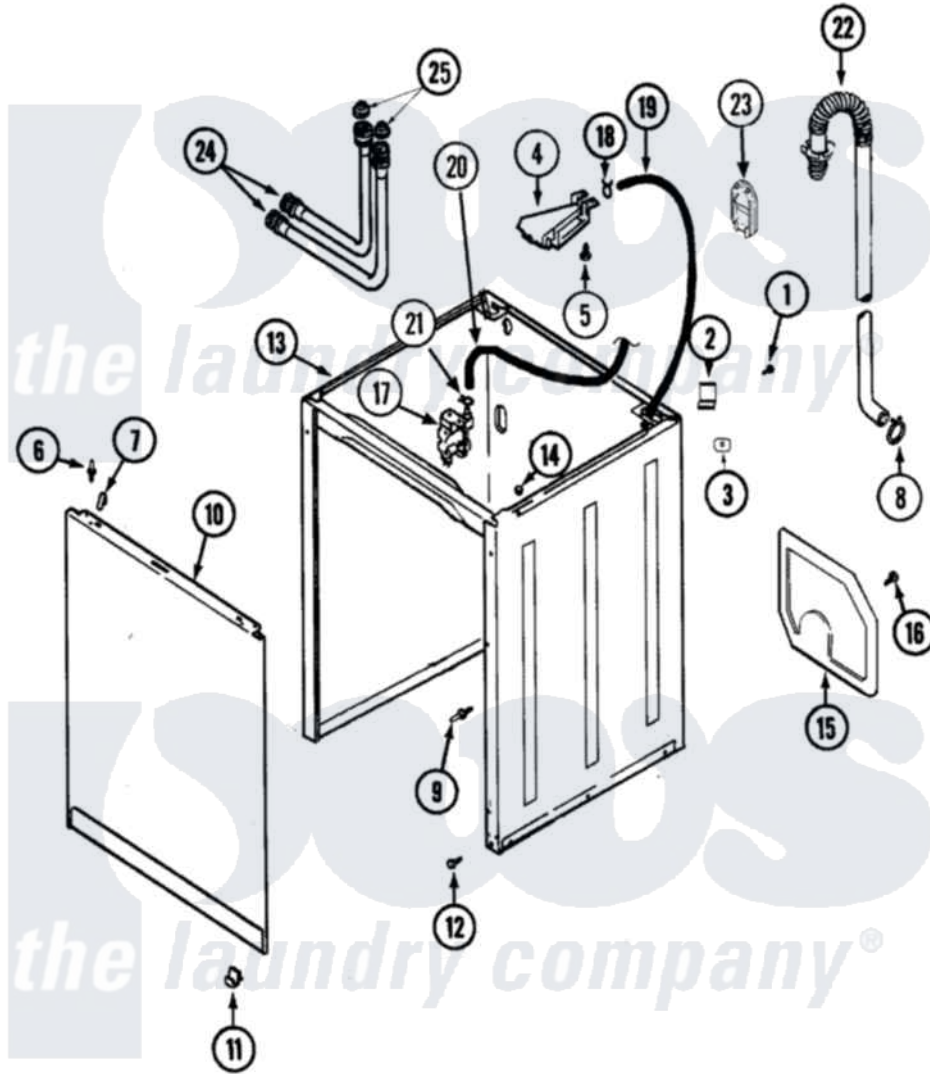

Maytag PAV5057AWW 02 - CABINET

Maytag [Residential Maytag PAV5057AWW Washer Parts](#) Parts Diagram 02 - CABINET
 Click on the part number to view part

Item	Original Part Number	Replaced By	Status	Part Description
1	25-7893			Screw
2	35-2046			Bracket, Stabilizer
3	35-4128			Pad, Hinge
4	21001760			Flume Assembly / Water Diverter
5	25-3092	90767		Screw, 8A X 3/8 HeX Washer Head Tapping
6	53-0643			Pin, Locator
"	53-0200			Sleeve, Locator Pin
"	25-0224	3400029		Nut, Adapter Plate
7	25-7220			Clip, Cabinet Top
8	21001875	285655		Clamp, Hose
9	21001829			Post, Locating
10	35-2084			Panel, Front
"	21001281			Damper, Sound Pad
11	53-0120			Clip, Front Panel
"	25-7732	681414		Screw, 10AB X 1/2

12	35-4129		Bumper, Cabinet
13	21001871		Cabinet
14	33-2653		Bumper, Cabinet
15	21001876		Shield, Rear
16	25-7732	681414	Screw, 10AB X 1/2
17	21001932		Valve, Water Inlet
18	25-7867	596669	Clamp, Manifold
19	35-2378	12002749	Hose, Flume Kit
20	21001749	21001748	Hose, Pressure Switch
21	25-7796	596669	Clamp, Manifold
22	21001872		Hose, Drain
23	21001874		Outlet, Drain Hose
24	35-0874	76313	Hosefill
"	33-7891	89503	Hose-Inlet
25	33-4264N		Strainer And Washer Kit