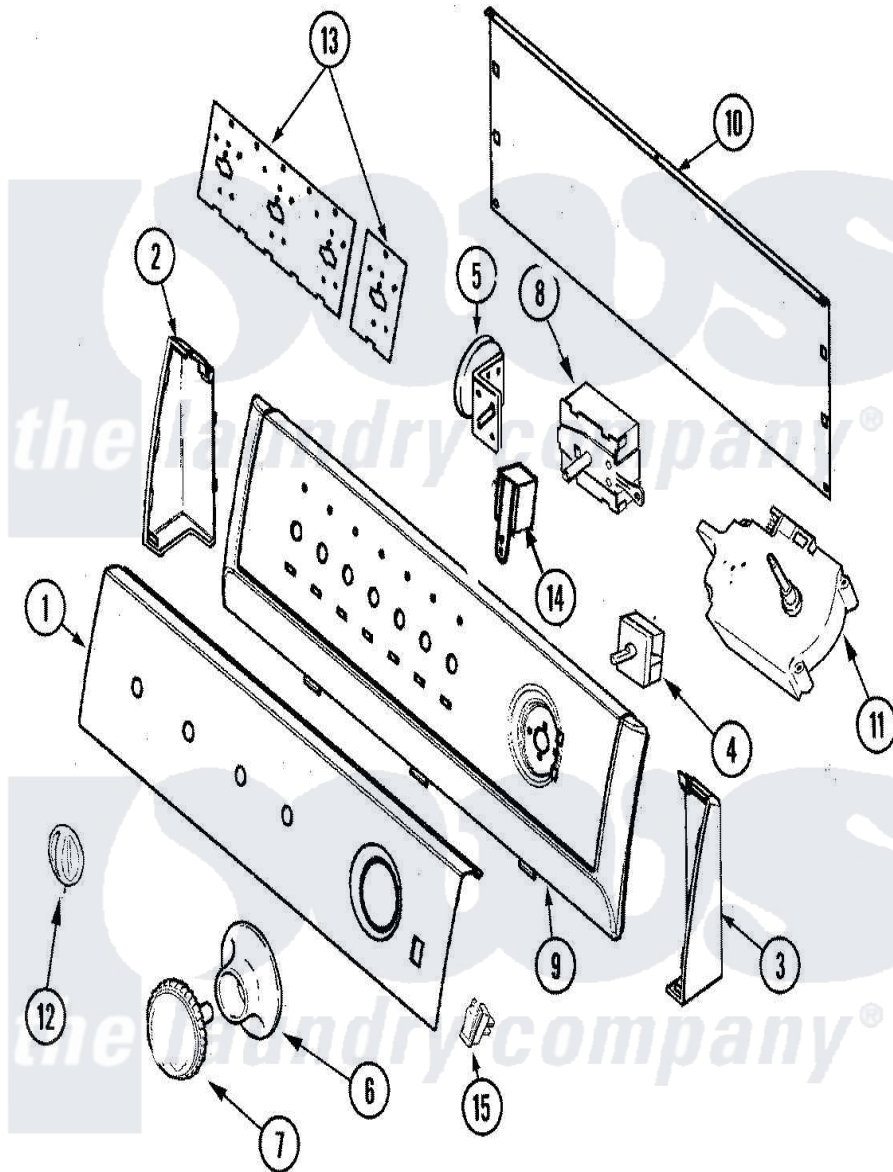

Maytag PAV5057AWW 03 - CONTROL PANEL

Maytag Residential Maytag PAV5057AWW Washer Parts Parts Diagram 03 - CONTROL PANEL
 Click on the part number to view part

Item	Original Part Number	Replaced By	Status	Part Description
1	21001928		Not Available	PANEL, CONTROL (WHT)
2	25-3092	90767		Screw, 8A X 3/8 HeX Washer Head Tapping
"	21001519			Endcap
3	21001523			Endcap
"	25-3092	90767		Screw, 8A X 3/8 HeX Washer Head Tapping
4	21001852			Switch, Temperature
5	21001882			Switch, Pressure
6	21001600			Skirt, Timer
7	21001594	21001972		Knob, Timer
8	21001227	21001673		Switch, Speed 4 Pos Rotary
9	21001745		Not Available	FRAME (WHT)
10	25-3092	90767		Screw, 8A X 3/8 HeX Washer Head Tapping
"	25-3457			Screw, Sems
"	21001527			Shield, Rear

11	25-3092	90767	Screw, 8A X 3/8 HeX Washer Head Tapping
"	21001929		Timer
12	21001525	21002196	Knob-Selector
13	21001517		Shield, Control
"	21001603		Shield, Control
14	31001397		Buzzer
15	21001813		Switch, Rocker
16	35-6696	Not Available	MANUAL, USE & CARE
17	21001931	Not Available	HARNES, WIRING