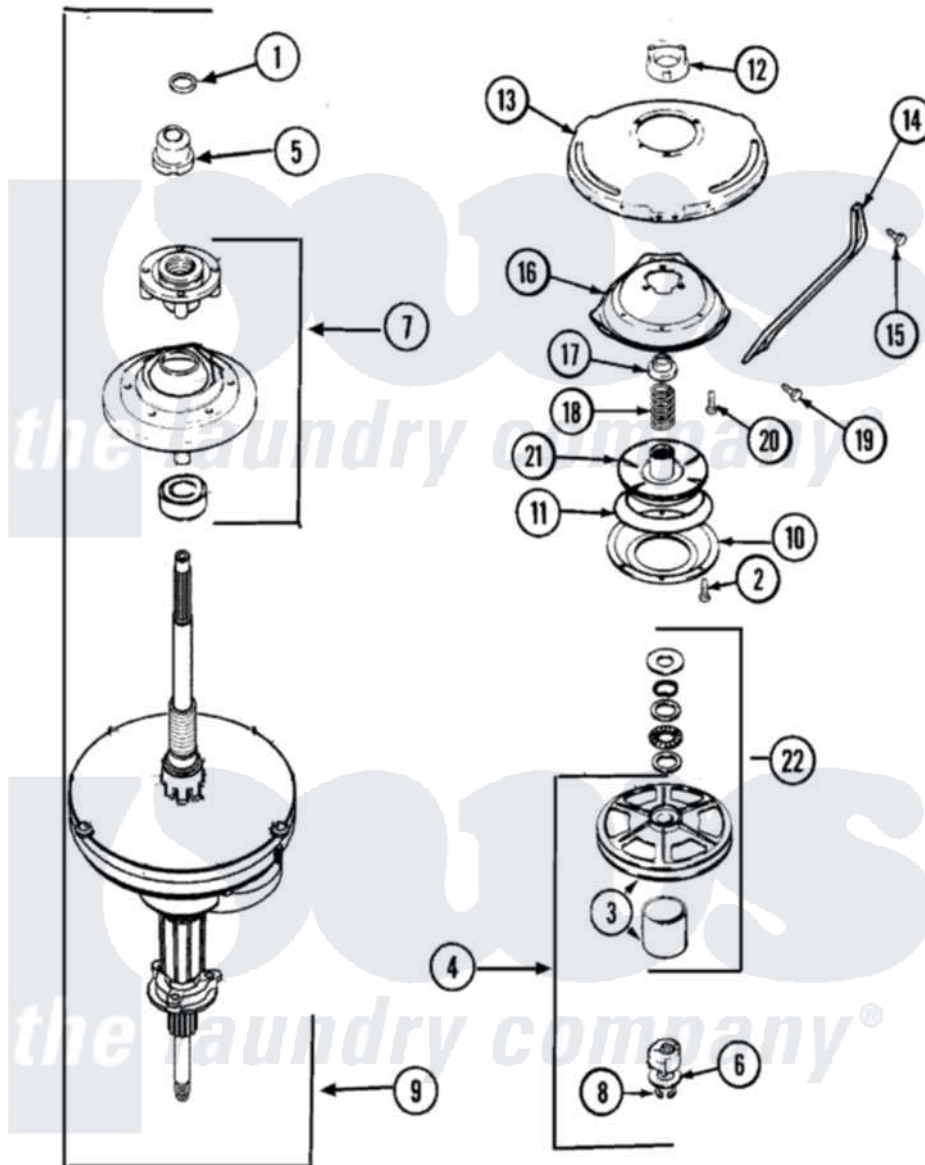

Maytag PAV5057AWW 06 - TRANSMISSION

Maytag [Residential Maytag PAV5057AWW Washer Parts](#) Parts Diagram 06 - TRANSMISSION
 Click on the part number to view part

Item	Original Part Number	Replaced By	Status	Part Description
1	25-7941			"O" Ring, Agr Drive Shaft
2	21001065			Screw, No.10-24 x .50 Hxnibhd
3	12001797	12002213		Thrust Bearing Kit
4	LA-2007	12002213		Thrust Bearing Kit
5	21001533	35-5655-1		Seal
6	35-2132			Washer, 1.25ODX.530IDX.032
"	35-2082			Washer, 1.25ODX.530IDX.062
7	21001868	W10219156		Tub Seal
8	25-7854			Ring, Retaining
9	21001867	35-6615		Ht TranS S
10	35-2018	35-6918		Stator, Brake
11	21001161	21002026		Snubber
12	35-2205			Bearing, Spin
"	21001511	12001562		Bearing Assembly
13	21001518			Support, Tub
14	21001532			Brace, Tub

15	21001858		Screw 5/16-18 x 1/2
16	21001163		Housing, Suspension
17	35-2017		Retainer, Brake Spring
18	21001647	21001910	Spring, Brake
19	25-7930	21001858	Screw 5/16-18 x 1/2
20	21001509		Screw, High Performance Plastic
21	35-2948	35-6714	Brake Roto
22	12500036	12002213	Thrust Bearing Kit