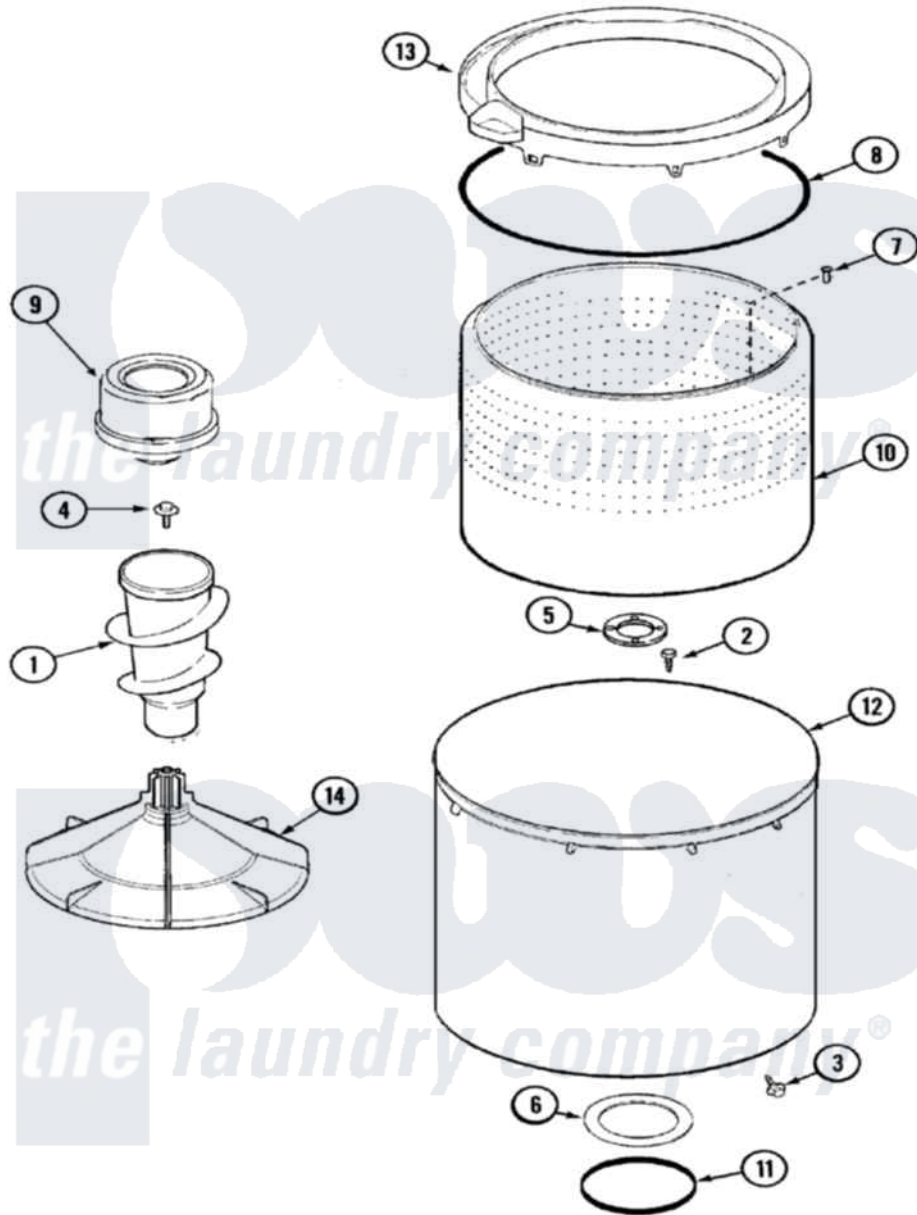

Maytag PAV5057AWW 07 - TUB

Maytag Residential Maytag PAV5057AWW Washer Parts Parts Diagram 07 - TUB
 Click on the part number to view part

Item	Original Part Number	Replaced By	Status	Part Description
1	21001878			Auger/Post Assembly
2	21001510	22002947		Bolt, Tub
3	25-7953	22002933		Screw
4	25-7948	W10309247		Screw
5	35-3685			Gasket, Basket To Centerpost
6	35-3686			Gasket, Tub To Housing
7	25-7967	3400504		Screw
8	35-2328			Seal, Tub Top
9	21001905			Dispenser, Fabric
10	21001529			Basket Assembly
11	35-2978			Seal, Tub/Housing
12	35-3700			Tub Assembly
13	21001531		Not Available	TOP, TUB (PLASTIC)
14	21001530			Base, Agitator