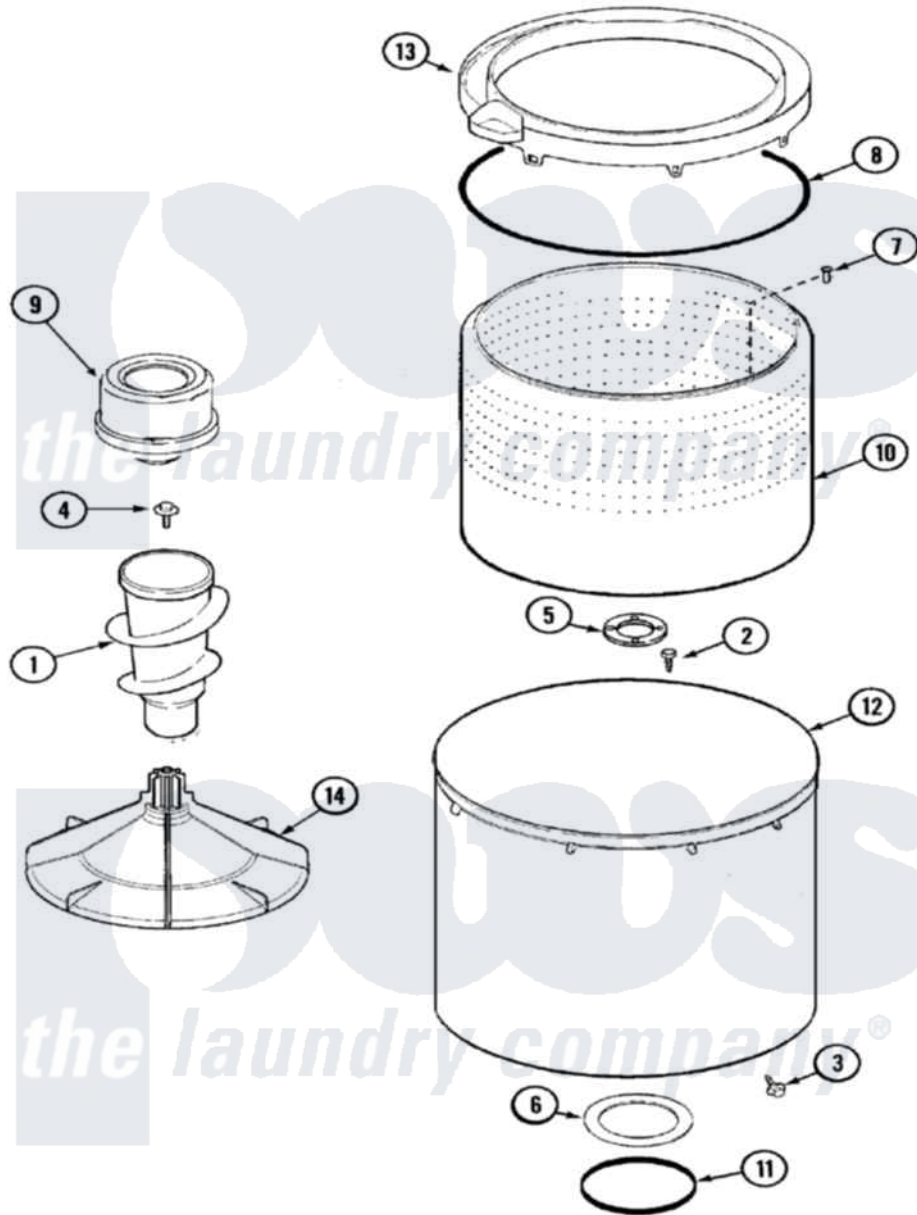

Maytag PAV5058AWW 07 - TUB

Maytag Residential Maytag PAV5058AWW Washer Parts Parts Diagram 07 - TUB
 Click on the part number to view part

Item	Original Part Number	Replaced By	Status	Part Description
1	21001878			Auger/Post Assembly
2	21001510	22002947		Bolt, Tub
3	25-7953	22002933		Screw
4	25-7948	W10309247		Screw
5	35-3685			Gasket, Basket To Centerpost
6	35-3686			Gasket, Tub To Housing
7	25-7967	3400504		Screw
8	35-2328			Seal, Tub Top
9	21001905			Dispenser, Fabric
10	21001529			Basket Assembly
11	35-2978			Seal, Tub/Housing
12	35-3700			Tub Assembly
13	21001531		Not Available	TOP, TUB (PLASTIC)
14	21001530			Base, Agitator