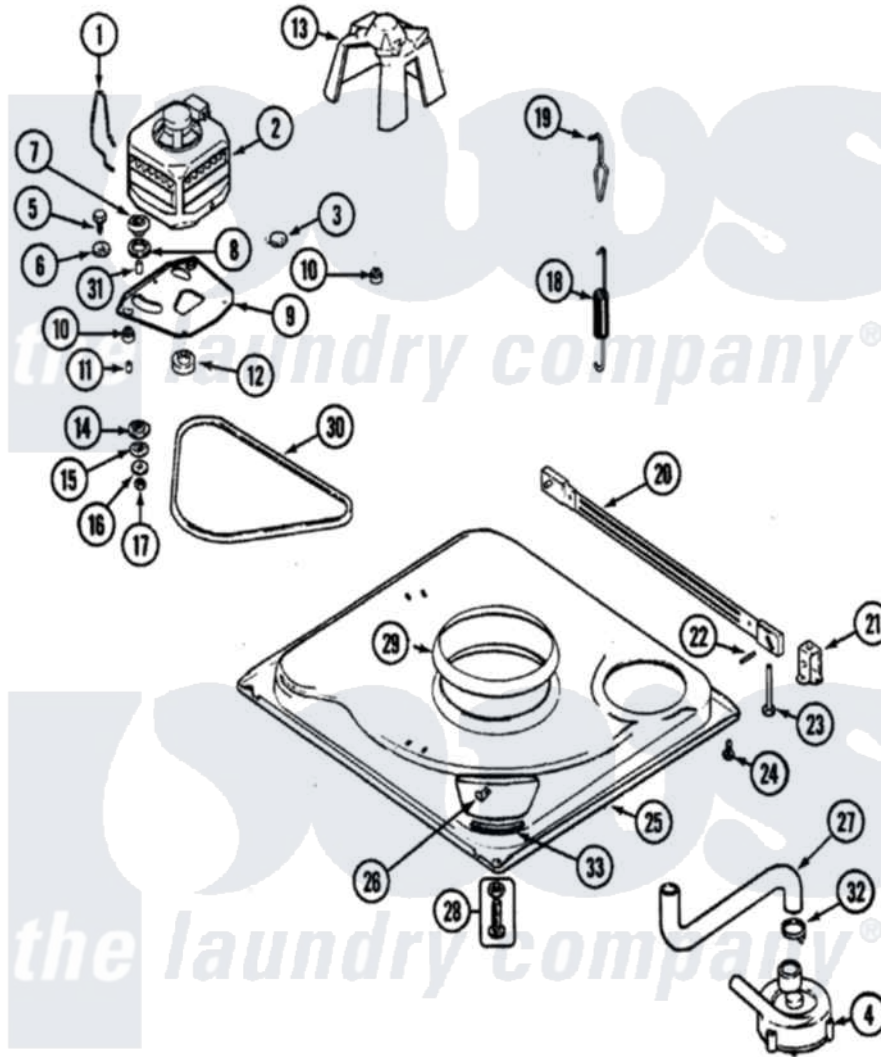

Maytag PAV5157AWW 01 - BASE

Maytag [Residential Maytag PAV5157AWW Washer Parts](#) Parts Diagram 01 - BASE
 Click on the part number to view part

Item	Original Part Number	Replaced By	Status	Part Description
1	21001110	22004376		Spring, Motor Pivot
2	21001750	21001950		MoTor, 2SP 1/2hp 120V/60Hz Hi-Tor
3	21001486			Foot Slide, Isolator
4	21001873	35-6780		Pump-Water
"	21001732	35-6465		Pump Assem
5	25-7833	21001977		Screw
6	25-7834			Washer, Motor/Base Screw
7	33-9946			Isolator, Motor
8	35-3570			Washer, Motor Pivot
9	21001366	21001783		Plate And Screw Assembly
10	35-3646			Isolator, Motor Plate
11	25-7831			Spacer, Mounting
12	21001506	21001950		MoTor, 2SP 1/2hp 120V/60Hz Hi-Tor
13	22002721			Shield, Motor
14	35-3571			Slide, Motor Pivot

15	33-9967		Washer, Motor Isolator
16	25-7047		Washer, Flat
17	25-7325	Y707702	Locknut
18	21001598		Spring, Suspension
19	21001166		Hook, Suspension Spring
20	21001754	21001881	Bar, Stabilizer
21	35-2046		Bracket, Stabilizer
22	35-2052		Pin, Stabilizer
23	35-3020	22004469	Leg And Foot Self Stabalizing
24	31001041	308685	Side Trim)
25	21001893	12002701	Base Kit
"	21001169	12002701	Base Kit
26	25-7845		Speednut, Motor
27	21001915		Hose, Tub To Pump
"	35-3584	21001915	Hose, Tub To Pump
28	35-3507	25001119	Foot And Pad Assembly
29	21001161	21002026	Snubber
30	21352320		Belt, Drive
31	25-7830		Spacer
32	25-6068	285655	Clamp, Hose
33	35-2065		Pad, Motor Plate