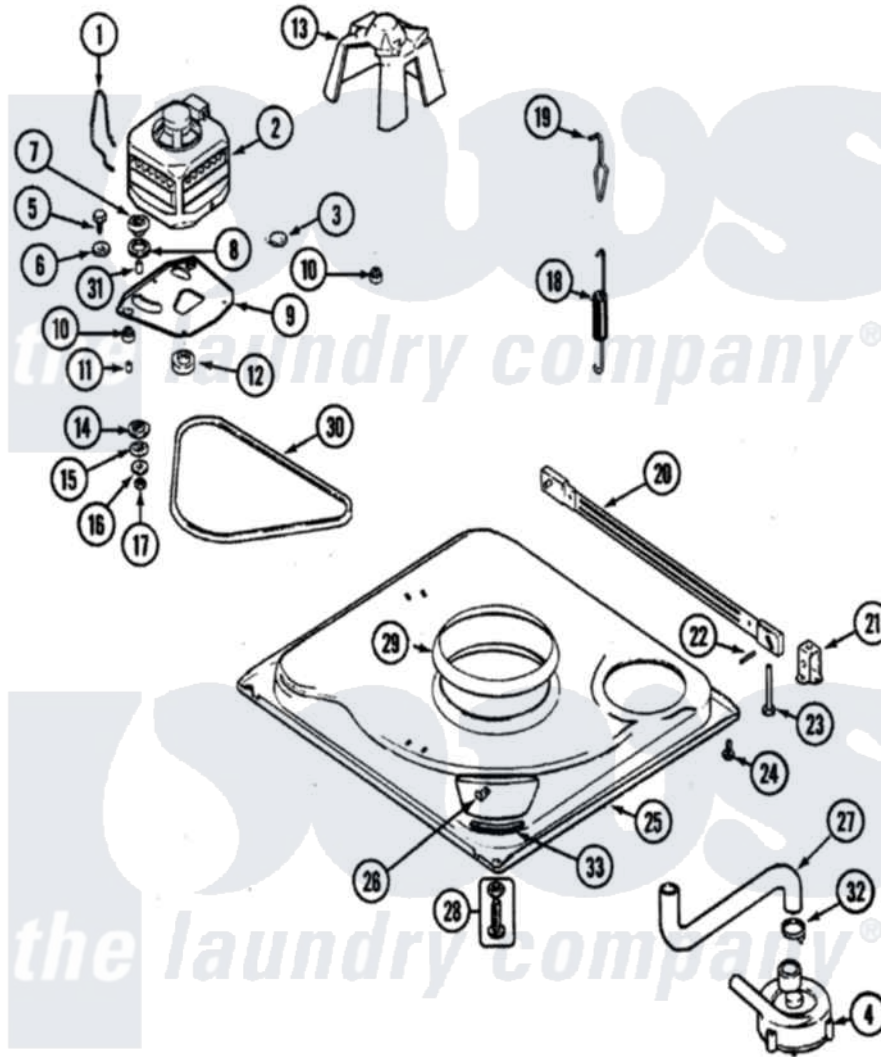

Maytag PAV5157AWW 02 - BASE (SERIES 19)

Maytag [Residential Maytag PAV5157AWW Washer Parts](#) Parts Diagram 02 - BASE (SERIES 19)
 Click on the part number to view part

Item	Original Part Number	Replaced By	Status	Part Description
1	21001110	22004376		Spring, Motor Pivot
2	21001750	21001950		MoTor, 2SP 1/2hp 120V/60Hz Hi-Tor
3	21001486			Foot Slide, Isolator
4	21001873	35-6780		Pump-Water
5	25-7833	21001977		Screw
6	25-7834			Washer, Motor/Base Screw
7	33-9946			Isolator, Motor
8	35-3570			Washer, Motor Pivot
9	21001783			Plate And Screw Assembly
10	35-3646			Isolator, Motor Plate
11	25-7831			Spacer, Mounting
12	21001506	21001950		MoTor, 2SP 1/2hp 120V/60Hz Hi-Tor
13	22002721			Shield, Motor
14	35-3571			Slide, Motor Pivot
15	33-9967			Washer, Motor Isolator

16	25-7047		Washer, Flat
17	25-7325	Y707702	Locknut
18	12002102	12002773	Spring
19	21001166		Hook, Suspension Spring
20	21001754	21001881	Bar, Stabilizer
21	35-2046		Bracket, Stabilizer
22	35-2052		Pin, Stabilizer
23	35-3020	22004469	Leg And Foot Self Stabalizing
24	25-7828	489483	Screw 10-32 X 1/2
25	21001893	12002701	Base Kit
26	25-7845		Speednut, Motor
27	21001915		Hose, Tub To Pump
28	35-3507	25001119	Foot And Pad Assembly
29	21001161	21002026	Snubber
30	21352320		Belt, Drive
31	25-7830		Spacer
32	25-6068	285655	Clamp, Hose
33	35-2065		Pad, Motor Plate