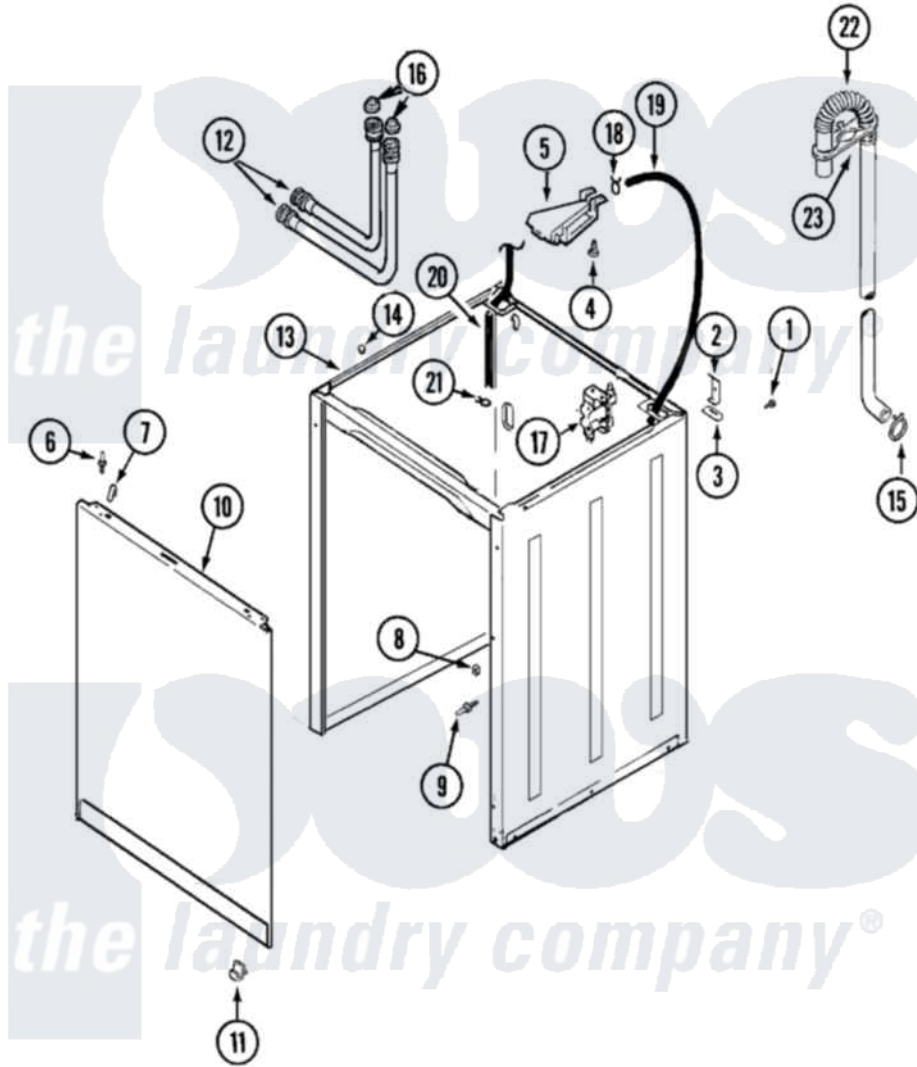

Maytag PAV5157AWW 03 - CABINET

Maytag Residential Maytag PAV5157AWW Washer Parts Parts Diagram 03 - CABINET
 Click on the part number to view part

Item	Original Part Number	Replaced By	Status	Part Description
1	25-7893			Screw
2	35-2846			Hinge, Cabinet Top
3	35-4128			Pad, Hinge
4	Y700502	W10116760		Screw
5	21001856	489234		Washer, Plain
"	21001854			Flume Assembly
"	21001857			Clip, Plastic Snap-In
6	53-0643			Pin, Locator
7	25-7220			Clip, Cabinet Top
8	25-0224	3400029		Nut, Adapter Plate
9	53-0643			Pin, Locator
"	53-0200			Sleeve, Locator Pin
10	35-2084			Panel, Front
11	53-0120			Clip, Front Panel
"	25-7732	681414		Screw, 10AB X 1/2
12	33-7891	89503		Hose-Inlet

"	35-0874	76313	Hosefill
13	12001801	21001871	Cabinet
"		21001281	Damper, Sound Pad
14		33-2653	Bumper, Cabinet
15	25-7080	285655	Clamp, Hose
16		22002960	Strainer, Washer Inlet
17	21001747	21001932	Valve, Water Inlet
18	25-7867	596669	Clamp, Manifold
19	35-2378	12002749	Hose, Flume Kit
20	21001060	21001748	Hose, Pressure Switch
21	25-7796	596669	Clamp, Manifold
22	21001512	21001872	Hose, Drain
23	22002701	22003814	Retainer, Drain Hose