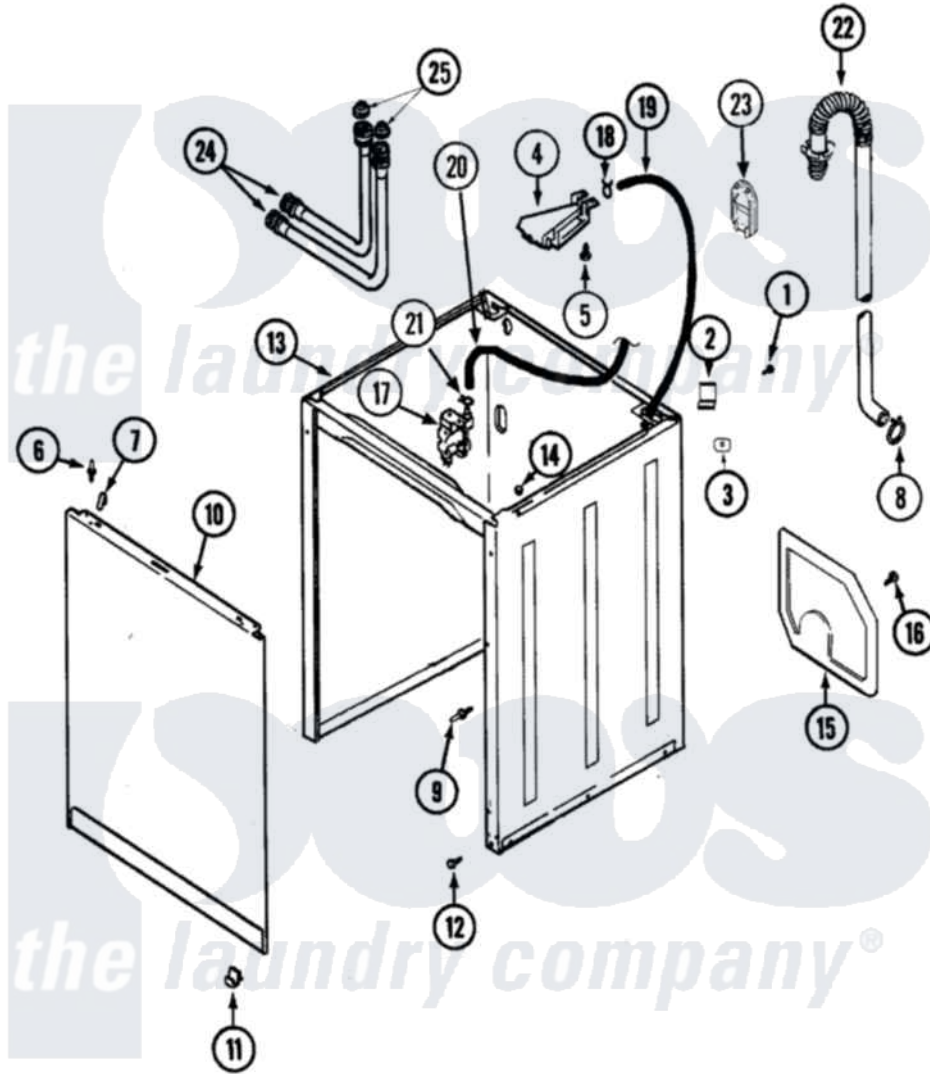

Maytag PAV5157AWW 04 - CABINET (SERIES 16)

Maytag Residential Maytag PAV5157AWW Washer Parts Parts Diagram 04 - CABINET (SERIES 16)
 Click on the part number to view part

Item	Original Part Number	Replaced By	Status	Part Description
1	25-7893			Screw
2	35-2846			Hinge, Cabinet Top
3	35-4128			Pad, Hinge
4	21001760			Flume Assembly / Water Diverter
5	25-3092	90767		Screw, 8A X 3/8 HeX Washer Head Tapping
6	25-0224	3400029		Nut, Adapter Plate
"	53-0643			Pin, Locator
"	53-0200			Sleeve, Locator Pin
7	25-7220			Clip, Cabinet Top
8	21001875	285655		Clamp, Hose
9	21001829			Post, Locating
10	35-2084			Panel, Front
"	21001281			Damper, Sound Pad
11	53-0120			Clip, Front Panel
"	25-7732	681414		Screw, 10AB X 1/2

12	35-4129		Bumper, Cabinet
13	21001871		Cabinet
14	33-2653		Bumper, Cabinet
15	21001876		Shield, Rear
16	25-7732	681414	Screw, 10AB X 1/2
17	21001747	21001932	Valve, Water Inlet
18	25-7867	596669	Clamp, Manifold
19	35-2378	12002749	Hose, Flume Kit
20	21001749	21001748	Hose, Pressure Switch
21	25-7796	596669	Clamp, Manifold
22	21001872		Hose, Drain
23	21001874		Outlet, Drain Hose
24	33-7891	89503	Hose-Inlet
"	35-0874	76313	Hosefill
25	33-4264N		Strainer And Washer Kit