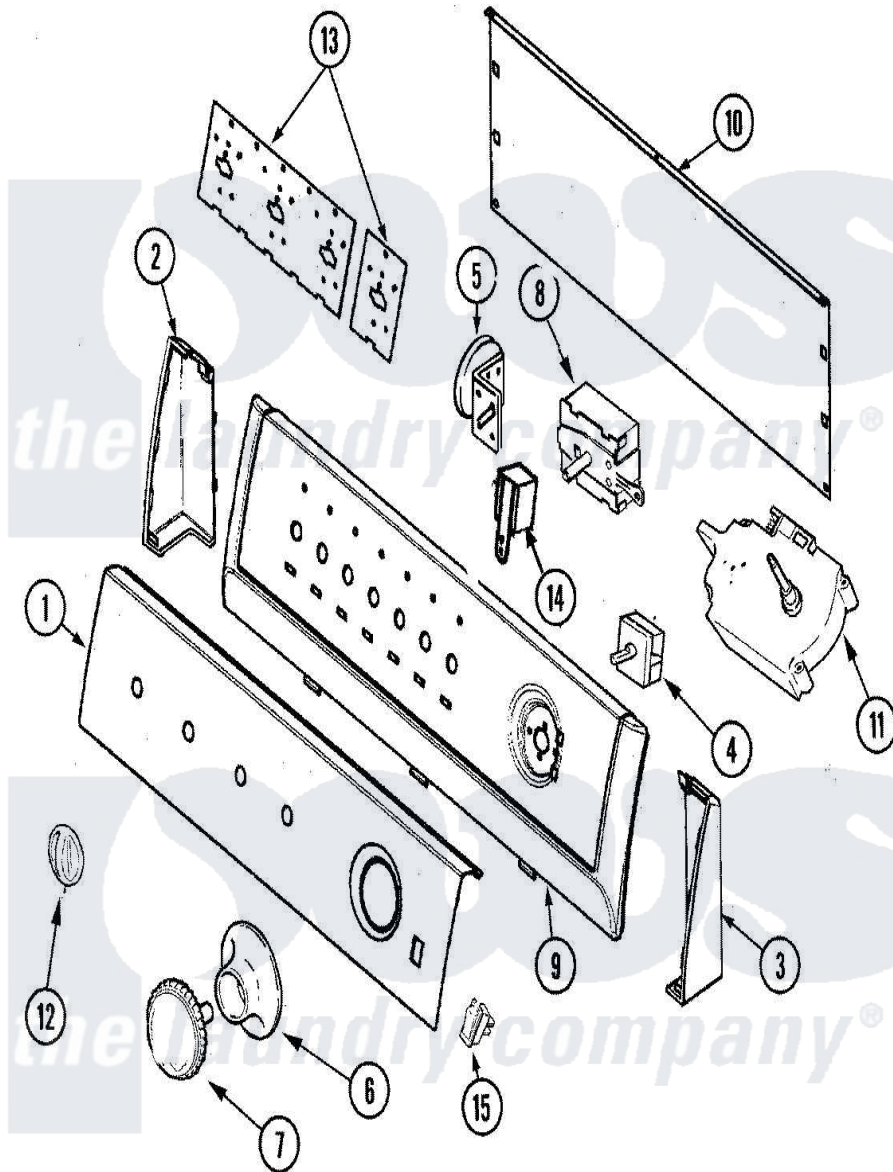

# Maytag PAV5157AWW 05 - CONTROL PANEL

Maytag Residential Maytag PAV5157AWW Washer Parts Parts Diagram 05 - CONTROL PANEL  
 Click on the part number to view part

Item	Original Part Number	Replaced By	Status	Part Description
1	<a href="#">21001855</a>			Panel, Control
2	25-3092	<a href="#">90767</a>		Screw, 8A X 3/8 HeX Washer Head Tapping
"	<a href="#">21001519</a>			Endcap
3	<a href="#">21001523</a>			Endcap
"	25-3092	<a href="#">90767</a>		Screw, 8A X 3/8 HeX Washer Head Tapping
4	<a href="#">21001852</a>			Switch, Temperature
"	25-3092	<a href="#">90767</a>		Screw, 8A X 3/8 HeX Washer Head Tapping
5	<a href="#">21001882</a>			Switch, Pressure
"	<a href="#">21001554</a>			Switch, Water Level
"	25-3092	<a href="#">90767</a>		Screw, 8A X 3/8 HeX Washer Head Tapping
6	<a href="#">21001600</a>			Skirt, Timer
7	21001594	<a href="#">21001972</a>		Knob, Timer
8	21001227	<a href="#">21001673</a>		Switch, Speed 4 Pos Rotary
9	21001745		Not Available	FRAME (WHT)

10	25-3092	<a href="#">90767</a>	Screw, 8A X 3/8 HeX Washer Head Tapping
"	<a href="#">25-3457</a>		Screw, Sems
"	<a href="#">21001527</a>		Shield, Rear
11	<a href="#">21001595</a>		Timer
"	25-3092	<a href="#">90767</a>	Screw, 8A X 3/8 HeX Washer Head Tapping
12	21001525	<a href="#">21002196</a>	Knob-Selector
13	<a href="#">21001603</a>		Shield, Control
"	<a href="#">21001517</a>		Shield, Control
14	<a href="#">31001397</a>		Buzzer
15	<a href="#">21001813</a>		Switch, Rocker
16	<a href="#">21001949</a>		Harness, Wiring
"	<a href="#">21001853</a>		Harness, Wire