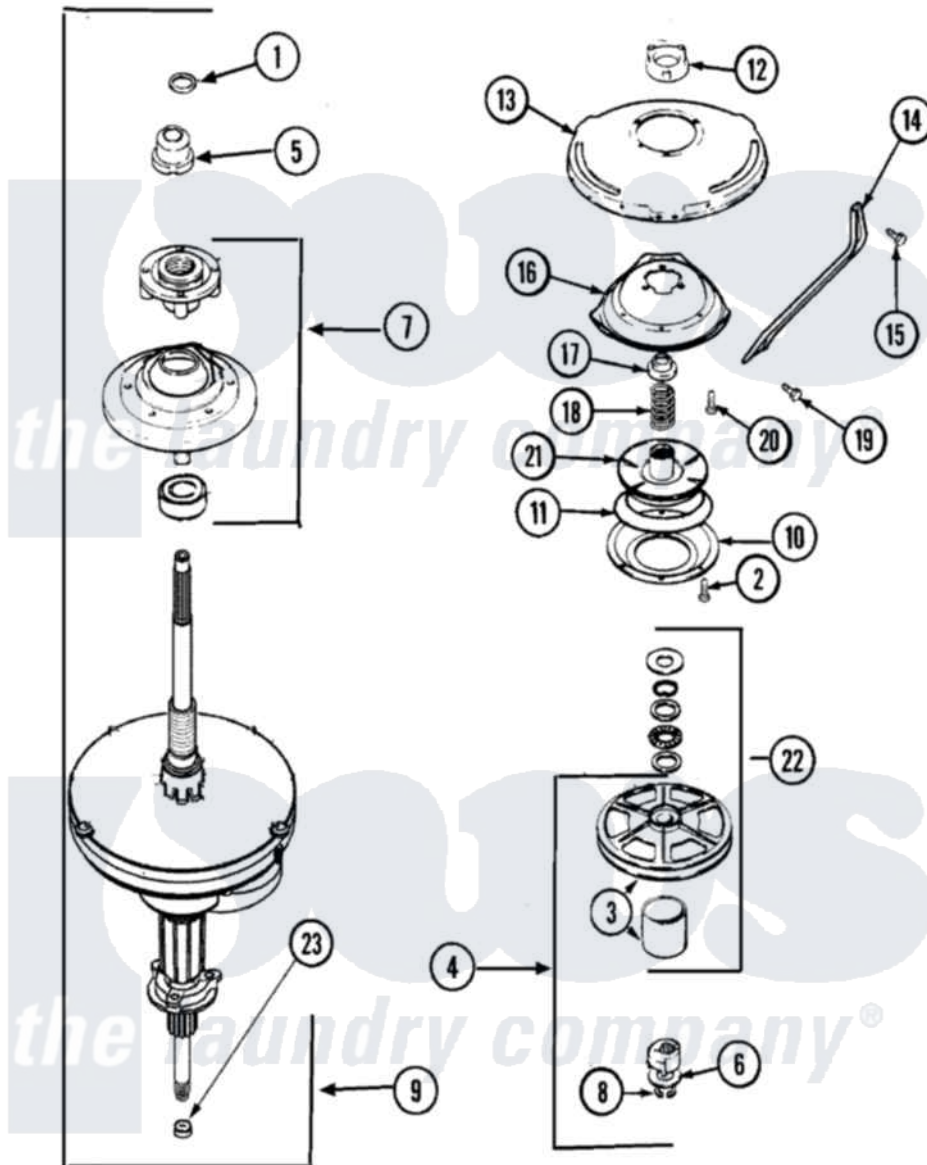

Maytag PAV5157AWW 09 - TRANSMISSION (SERIES 17)

Maytag Residential Maytag PAV5157AWW Washer Parts Parts Diagram 09 - TRANSMISSION (SERIES 17)
 Click on the part number to view part

Item	Original Part Number	Replaced By	Status	Part Description
1	25-7941			"O" Ring, Agr Drive Shaft
2	21001065			Screw, No.10-24 x .50 Hxnibhd
3	12001797	12002213		Thrust Bearing Kit
4	LA-2007	12002213		Thrust Bearing Kit
5	21001533	35-5655-1		Seal
6	35-2132			Washer, 1.25ODX.530IDX.032
"	35-2082			Washer, 1.25ODX.530IDX.062
7	21001868	W10219156		Tub Seal
8	25-7854			Ring, Retaining
9	21001867	35-6615		Ht TranS S
10	35-2018	35-6918		Stator, Brake
11	21001161	21002026		Snubber
12	21001511	12001562		Bearing Assembly
"	35-2205			Bearing, Spin
13	21001518			Support, Tub
14	21001532			Brace, Tub

15	21001858		Screw 5/16-18 x 1/2
16	21001163		Housing, Suspension
17	35-2017		Retainer, Brake Spring
18	21001647	21001910	Spring, Brake
19	25-7930	21001858	Screw 5/16-18 x 1/2
20	21001509		Screw, High Performance Plastic
21	35-2948	35-6714	Brake Roto
22	12500036	12002213	Thrust Bearing Kit
23	35-2010	207843	Lip Seal Repair Kit