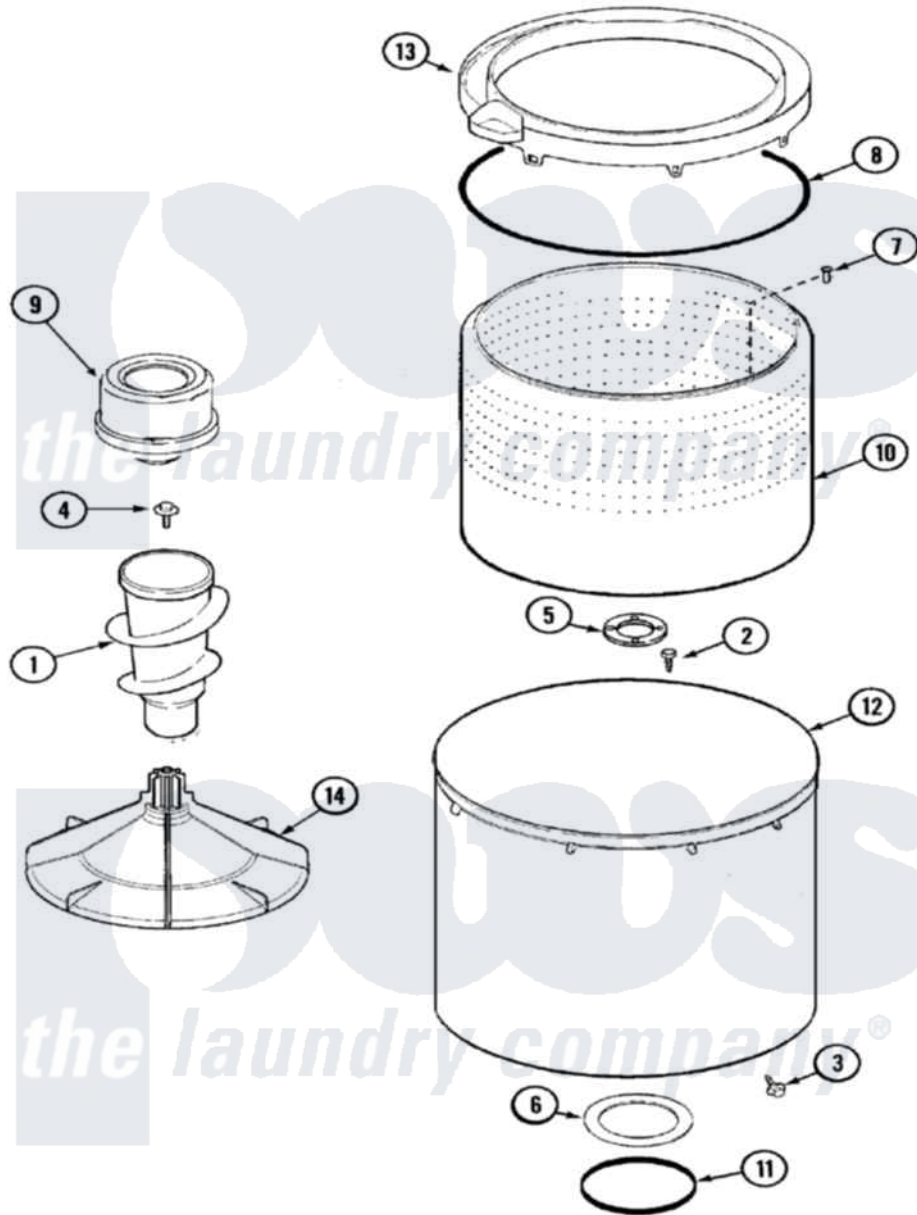

# Maytag PAV5157AWW 10 - TUB

Maytag Residential Maytag PAV5157AWW Washer Parts Parts Diagram 10 - TUB  
 Click on the part number to view part

Item	Original Part Number	Replaced By	Status	Part Description
1	22003437	<a href="#">21001878</a>		Auger/Post Assembly
2	21001510	<a href="#">22002947</a>		Bolt, Tub
3	25-7953	<a href="#">22002933</a>		Screw
4	25-7948	<a href="#">W10309247</a>		Screw
5	<a href="#">35-3685</a>			Gasket, Basket To Centerpost
6	<a href="#">35-3686</a>			Gasket, Tub To Housing
7	25-7967	<a href="#">3400504</a>		Screw
8	<a href="#">35-2328</a>			Seal, Tub Top
9	<a href="#">21001905</a>			Dispenser, Fabric
10	<a href="#">21001529</a>			Basket Assembly
11	<a href="#">35-2978</a>			Seal, Tub/Housing
12	<a href="#">35-3700</a>			Tub Assembly
13	21001531		Not Available	TOP, TUB (PLASTIC)
14	<a href="#">21001530</a>			Base, Agitator