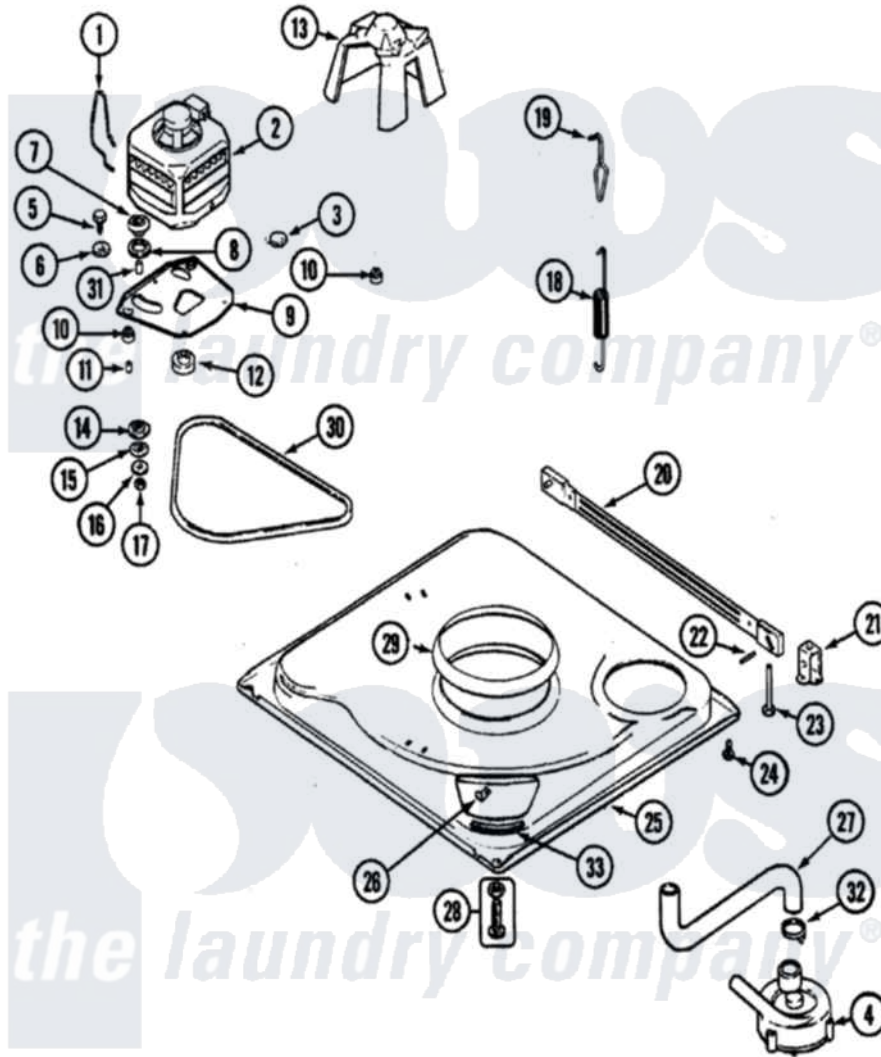

Maytag PAV5158AWW 01 - BASE

Maytag [Residential Maytag PAV5158AWW Washer Parts](#) Parts Diagram 01 - BASE
 Click on the part number to view part

Item	Original Part Number	Replaced By	Status	Part Description
1	21001110	22004376		Spring, Motor Pivot
2	21001750	21001950		MoTor, 2SP 1/2hp 120V/60Hz Hi-Tor
3	21001486			Foot Slide, Isolator
4	21001873	35-6780		Pump-Water
"	21001732	35-6465		Pump Assem
5	25-7833	21001977		Screw
6	25-7834			Washer, Motor/Base Screw
7	33-9946			Isolator, Motor
8	35-3570			Washer, Motor Pivot
9	21001366	21001783		Plate And Screw Assembly
10	35-3646			Isolator, Motor Plate
11	25-7831			Spacer, Mounting
12	21001506	21001950		MoTor, 2SP 1/2hp 120V/60Hz Hi-Tor
13	22002721			Shield, Motor
14	35-3571			Slide, Motor Pivot

15	33-9967		Washer, Motor Isolator
16	25-7047		Washer, Flat
17	25-7325	Y707702	Locknut
18	21001598		Spring, Suspension
19	21001166		Hook, Suspension Spring
20	21001754	21001881	Bar, Stabilizer
21	35-2046		Bracket, Stabilizer
22	35-2052		Pin, Stabilizer
23	35-3020	22004469	Leg And Foot Self Stabalizing
24	31001041	308685	Side Trim)
25	21001893	12002701	Base Kit
"	21001169	12002701	Base Kit
26	25-7845		Speednut, Motor
27	21001915		Hose, Tub To Pump
"	35-3584	21001915	Hose, Tub To Pump
28	35-3507	25001119	Foot And Pad Assembly
29	21001161	21002026	Snubber
30	21352320		Belt, Drive
31	25-7830		Spacer
32	25-6068	285655	Clamp, Hose
33	35-2065		Pad, Motor Plate