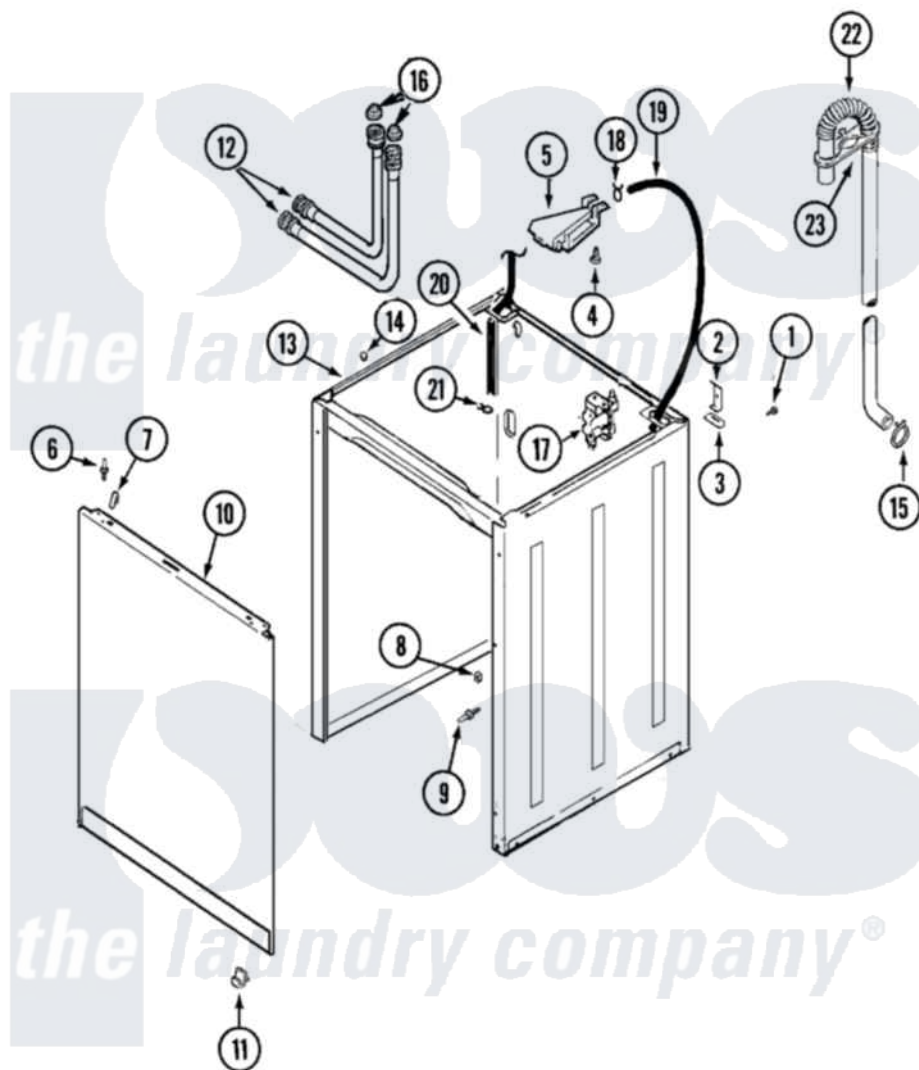

Maytag PAV5158AWW 03 - CABINET

Maytag [Residential Maytag PAV5158AWW Washer Parts](#) Parts Diagram 03 - CABINET
 Click on the part number to view part

Item	Original Part Number	Replaced By	Status	Part Description
1	25-7893			Screw
2	35-2846			Hinge, Cabinet Top
3	35-4128			Pad, Hinge
4	Y700502	W10116760		Screw
5	21001856	489234		Washer, Plain
"	21001854			Flume Assembly
"	21001857			Clip, Plastic Snap-In
6	53-0643			Pin, Locator
7	25-7220			Clip, Cabinet Top
8	25-0224	3400029		Nut, Adapter Plate
9	53-0643			Pin, Locator
"	53-0200			Sleeve, Locator Pin
10	35-2084			Panel, Front
11	53-0120			Clip, Front Panel
"	25-7732	681414		Screw, 10AB X 1/2
12	33-7891	89503		Hose-Inlet

"	35-0874	76313	Hosefill
13	12001801	21001871	Cabinet
"		21001281	Damper, Sound Pad
14		33-2653	Bumper, Cabinet
15	25-7080	285655	Clamp, Hose
16		22002960	Strainer, Washer Inlet
17	21001747	21001932	Valve, Water Inlet
18	25-7867	596669	Clamp, Manifold
19	35-2378	12002749	Hose, Flume Kit
20	21001060	21001748	Hose, Pressure Switch
21	25-7796	596669	Clamp, Manifold
22	21001512	21001872	Hose, Drain
23	22002701	22003814	Retainer, Drain Hose