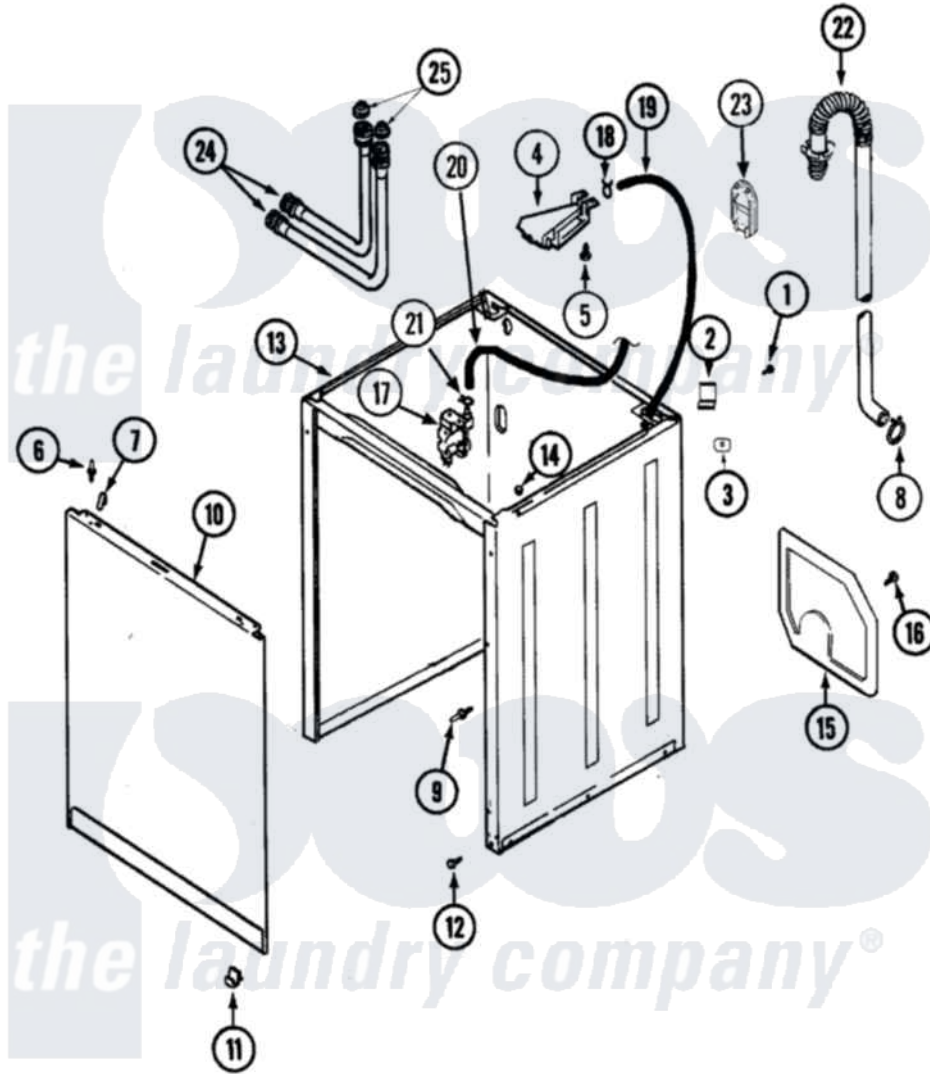

Maytag PAV5158AWW 04 - CABINET (SERIES 16)

Maytag [Residential Maytag PAV5158AWW Washer Parts](#) Parts Diagram 04 - CABINET (SERIES 16)
 Click on the part number to view part

Item	Original Part Number	Replaced By	Status	Part Description
1	25-7893			Screw
2	35-2846			Hinge, Cabinet Top
3	35-4128			Pad, Hinge
4	21001760			Flume Assembly / Water Diverter
5	25-3092	90767		Screw, 8A X 3/8 HeX Washer Head Tapping
6	25-0224	3400029		Nut, Adapter Plate
"	53-0643			Pin, Locator
"	53-0200			Sleeve, Locator Pin
7	25-7220			Clip, Cabinet Top
8	21001875	285655		Clamp, Hose
9	21001829			Post, Locating
10	35-2084			Panel, Front
"	21001281			Damper, Sound Pad
11	53-0120			Clip, Front Panel
"	25-7732	681414		Screw, 10AB X 1/2

12	35-4129		Bumper, Cabinet
13	21001871		Cabinet
14	33-2653		Bumper, Cabinet
15	21001876		Shield, Rear
16	25-7732	681414	Screw, 10AB X 1/2
17	21001747	21001932	Valve, Water Inlet
18	25-7867	596669	Clamp, Manifold
19	35-2378	12002749	Hose, Flume Kit
20	21001749	21001748	Hose, Pressure Switch
21	25-7796	596669	Clamp, Manifold
22	21001872		Hose, Drain
23	21001874		Outlet, Drain Hose
24	33-7891	89503	Hose-Inlet
"	35-0874	76313	Hosefill
25	33-4264N		Strainer And Washer Kit