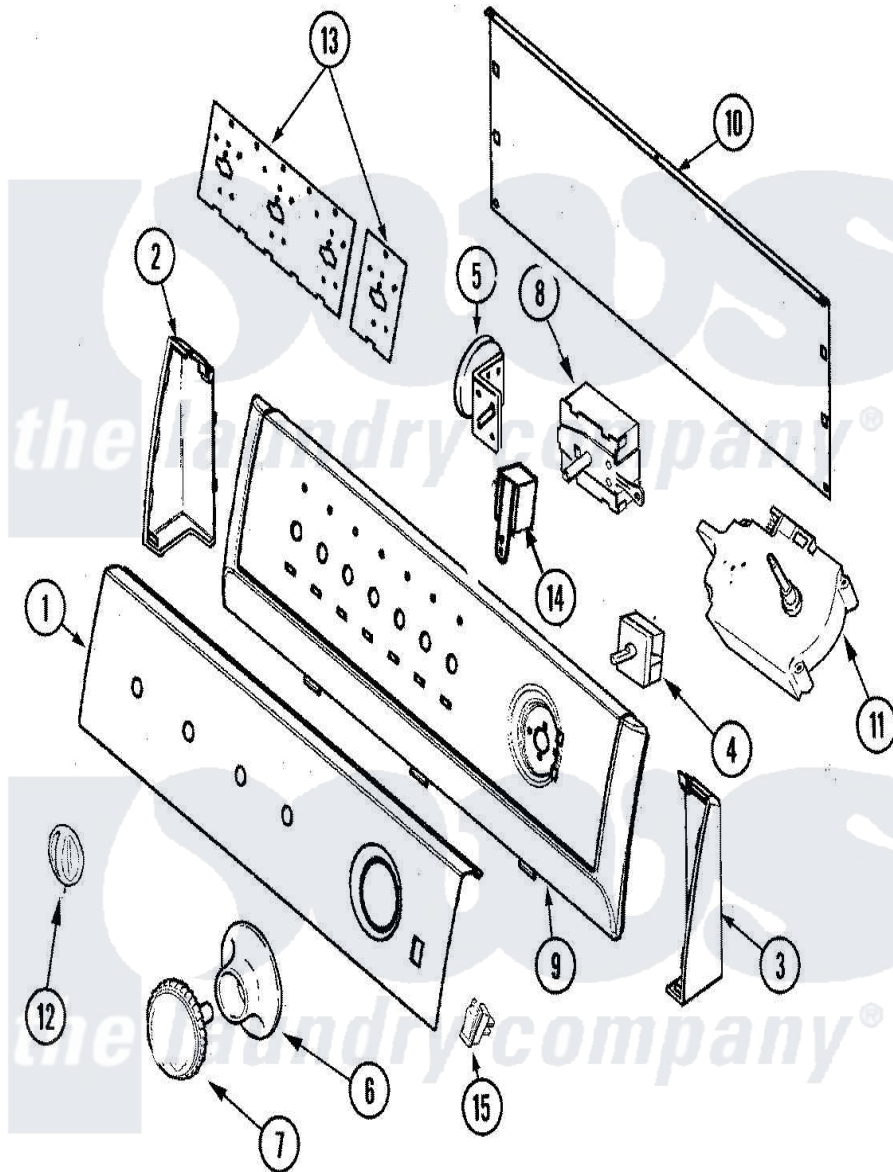

# Maytag PAV5158AWW 05 - CONTROL PANEL

Maytag [Residential Maytag PAV5158AWW Washer Parts](#) Parts Diagram 05 - CONTROL PANEL  
 Click on the part number to view part

Item	Original Part Number	Replaced By	Status	Part Description
1	<a href="#">21001851</a>			Panel, Control
2	25-3092	<a href="#">90767</a>		Screw, 8A X 3/8 HeX Washer Head Tapping
"	<a href="#">21001519</a>			Endcap
3	<a href="#">21001523</a>			Endcap
"	25-3092	<a href="#">90767</a>		Screw, 8A X 3/8 HeX Washer Head Tapping
4	<a href="#">21001852</a>			Switch, Temperature
"	25-3092	<a href="#">90767</a>		Screw, 8A X 3/8 HeX Washer Head Tapping
5	<a href="#">21001882</a>			Switch, Pressure
"	<a href="#">21001554</a>			Switch, Water Level
"	25-3092	<a href="#">90767</a>		Screw, 8A X 3/8 HeX Washer Head Tapping
6	<a href="#">21001600</a>			Skirt, Timer
7	21001594	<a href="#">21001972</a>		Knob, Timer
8	21001227	<a href="#">21001673</a>		Switch, Speed 4 Pos Rotary
9	21001745		Not Available	FRAME (WHT)

10	25-3092	<a href="#">90767</a>	Screw, 8A X 3/8 HeX Washer Head Tapping
"	<a href="#">25-3457</a>		Screw, Sems
"	<a href="#">21001527</a>		Shield, Rear
11	<a href="#">21001595</a>		Timer
"	25-3092	<a href="#">90767</a>	Screw, 8A X 3/8 HeX Washer Head Tapping
12	21001525	<a href="#">21002196</a>	Knob-Selector
13	<a href="#">21001603</a>		Shield, Control
"	<a href="#">21001517</a>		Shield, Control
14	<a href="#">31001397</a>		Buzzer
15	<a href="#">21001813</a>		Switch, Rocker
16	<a href="#">21001949</a>		Harness, Wiring
"	<a href="#">21001853</a>		Harness, Wire