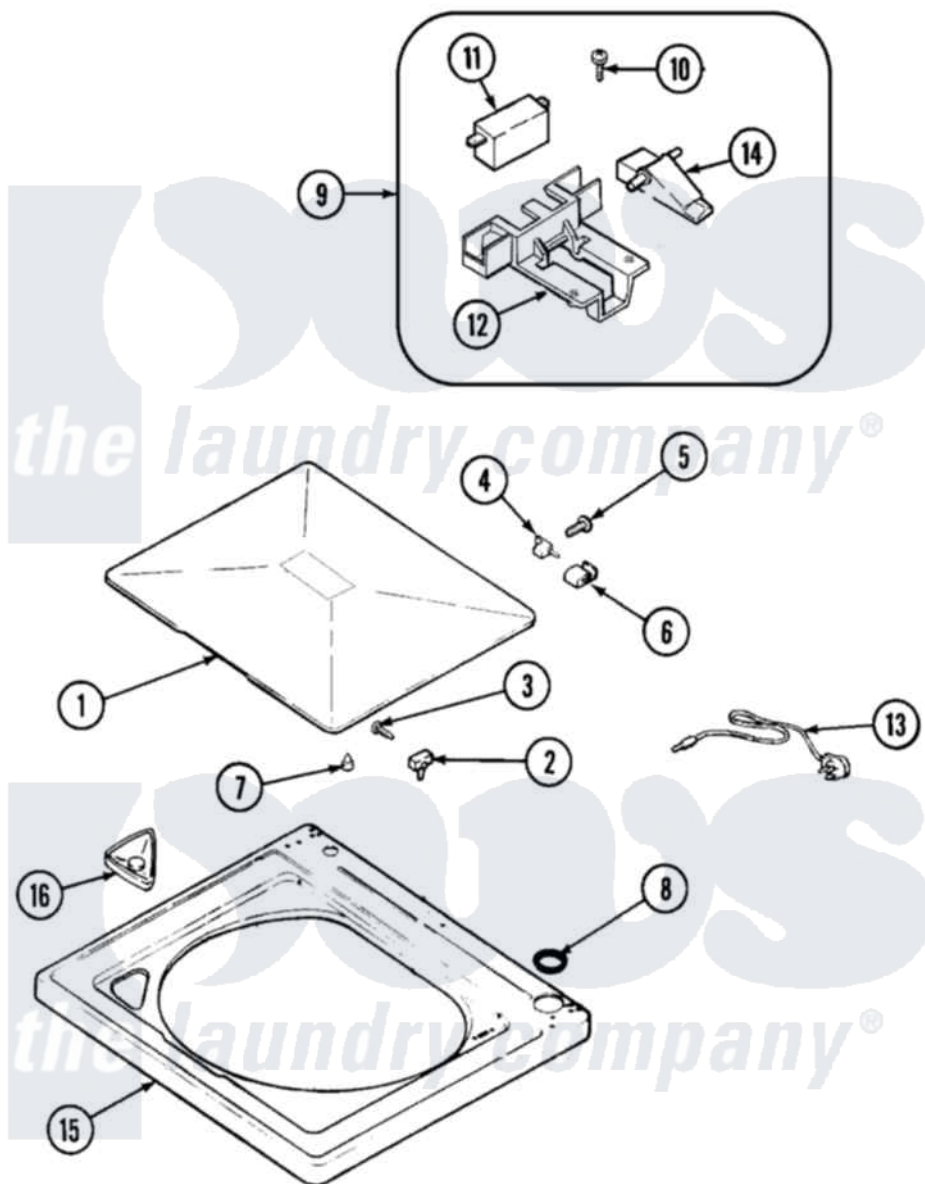

# Maytag PAV5158AWW 07 - TOP

Maytag [Residential Maytag PAV5158AWW Washer Parts](#) Parts Diagram 07 - TOP  
 Click on the part number to view part

| Item | Original Part Number     | Replaced By              | Status | Part Description         |
|------|--------------------------|--------------------------|--------|--------------------------|
| 1    | <a href="#">35-2026</a>  |                          |        | Lid                      |
| 2    | <a href="#">43-0057</a>  |                          |        | Actuator, Door Switch    |
| 3    | <a href="#">25-7438</a>  |                          |        | Screw                    |
| 4    | <a href="#">35-2045</a>  |                          |        | Pin, Hinge               |
| 5    | <a href="#">25-7893</a>  |                          |        | Screw                    |
| 6    | <a href="#">35-2044</a>  |                          |        | Hinge, Lid               |
| 7    | <a href="#">35-0581</a>  |                          |        | Bumper, Door             |
| 8    | <a href="#">35-2063</a>  |                          |        | Bushing, Insulator       |
| 9    | 21001137                 | <a href="#">12001187</a> |        | Kit, Lid Switch Assembly |
| 10   | 21001136                 | <a href="#">3400872</a>  |        | Screw, 8-18 X 3/8        |
| 11   | 21001148                 | <a href="#">12001187</a> |        | Kit, Lid Switch Assembly |
| 12   | <a href="#">21001135</a> |                          |        | Housing, Lid Switch      |
| 13   | <a href="#">21001592</a> |                          |        | Cord, Power              |
| 14   | <a href="#">21001134</a> |                          |        | Lever, Lid Switch        |
| 15   | <a href="#">21001602</a> |                          |        | Top, Cabinet             |
| 16   | <a href="#">21001597</a> |                          |        | Dispenser, Bleach        |