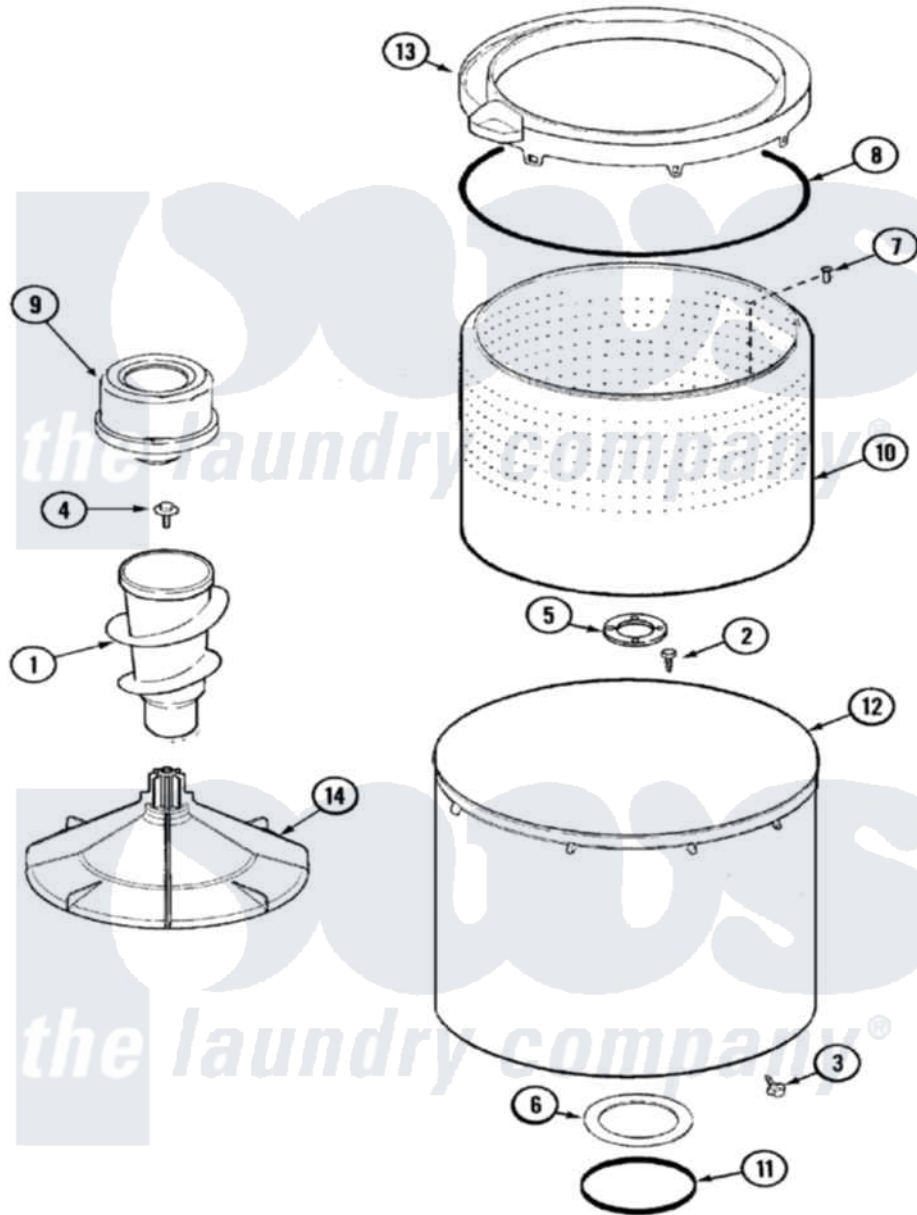

Maytag PAV5158AWW 10 - TUB

Maytag Residential Maytag PAV5158AWW Washer Parts Parts Diagram 10 - TUB
 Click on the part number to view part

Item	Original Part Number	Replaced By	Status	Part Description
1	22003437	21001878		Auger/Post Assembly
2	21001510	22002947		Bolt, Tub
3	25-7953	22002933		Screw
4	25-7948	W10309247		Screw
5	35-3685			Gasket, Basket To Centerpost
6	35-3686			Gasket, Tub To Housing
7	25-7967	3400504		Screw
8	35-2328			Seal, Tub Top
9	21001905			Dispenser, Fabric
10	21001529			Basket Assembly
11	35-2978			Seal, Tub/Housing
12	35-3700			Tub Assembly
13	21001531		Not Available	TOP, TUB (PLASTIC)
14	21001530			Base, Agitator