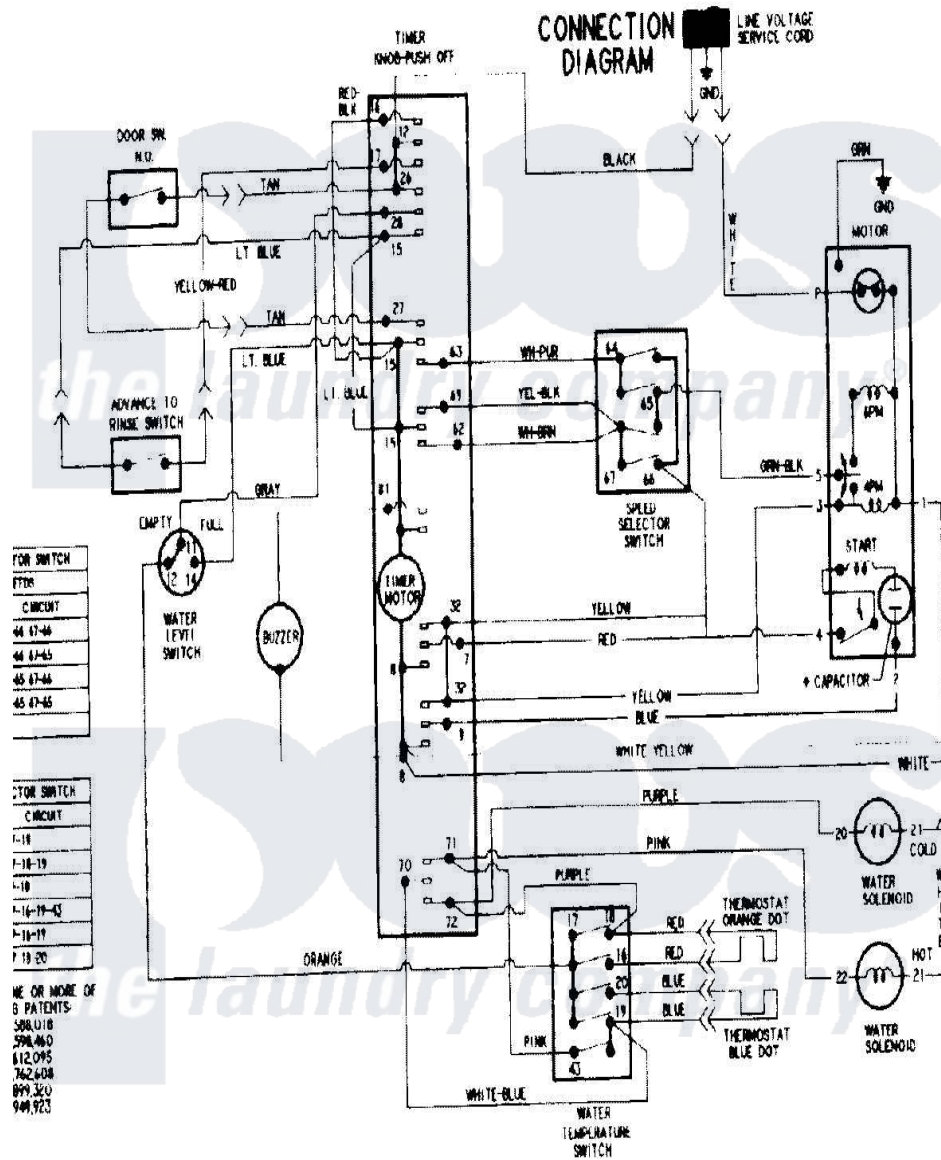

Maytag PAV5158AWW 12 - WIRING INFORMATION (SERIES 20)

Maytag Residential Maytag PAV5158AWW Washer Parts Diagram 12 - WIRING INFORMATION (SERIES 20)

[Click on the part number to view part](#)

Item	Original Part Number	Replaced By	Status	Part Description
NI	15003233		Not Available	WIRING INFORMATION