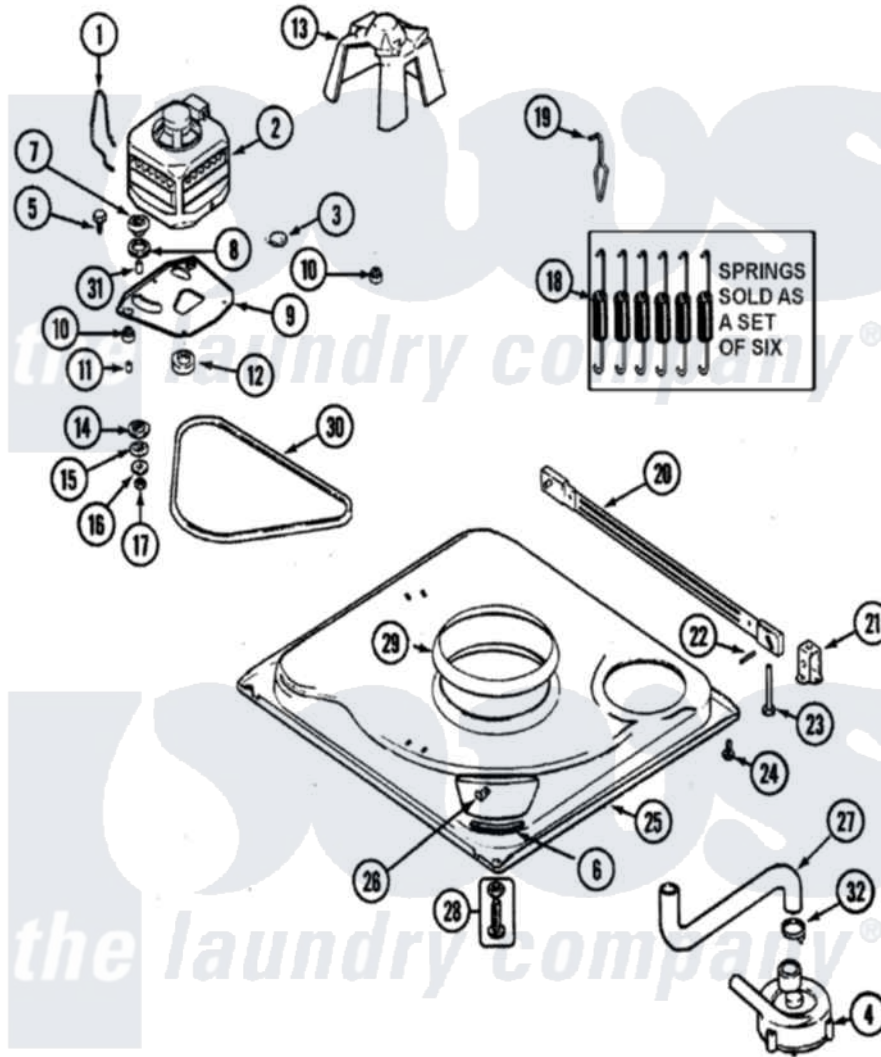

Maytag PAVS234AWW 01 - BASE

Maytag [Residential Maytag PAVS234AWW Washer Parts](#) Parts Diagram 01 - BASE
 Click on the part number to view part

Item	Original Part Number	Replaced By	Status	Part Description
1	21001110	22004376		Spring, Motor Pivot
2	21001950			MoTor, 2SP 1/2hp 120V/60Hz Hi-Tor
3	21001486			Foot Slide, Isolator
4	21001873	35-6780		Pump-Water
5	21001977			Screw
6	25-7834			Washer, Motor/Base Screw
7	33-9946			Isolator, Motor
8	35-3570			Washer, Motor Pivot
9	21001783			Plate And Screw Assembly
10	35-3646			Isolator, Motor Plate
11	25-7831			Spacer, Mounting
12	21001506	21001950		MoTor, 2SP 1/2hp 120V/60Hz Hi-Tor
"	22004297	21001950		MoTor, 2SP 1/2hp 120V/60Hz Hi-Tor
13	21002015	4312464		Screw

"	22002721		Shield, Motor
14	35-3571		Slide, Motor Pivot
15	33-9967		Washer, Motor Isolator
16	25-7047		Washer, Flat
17	25-7325	Y707702	Locknut
18	12002102	12002773	Spring
"	21002065	12002773	Spring
19	21001166		Hook, Suspension Spring
20	21001754	21001881	Bar, Stabilizer
21	35-2046		Bracket, Stabilizer
22	35-2052		Pin, Stabilizer
23	35-3020	22004469	Leg And Foot Self Stabalizing
24	25-7828	489483	Screw 10-32 X 1/2
25	21001893	12002701	Base Kit
26	25-7845		Speednut, Motor
27	21001915		Hose, Tub To Pump
28	35-3507	25001119	Foot And Pad Assembly
29	21002026		Snubber
"	21001161	21002026	Snubber
30	21352320		Belt, Drive
31	25-7830		Spacer
32	25-6068	285655	Clamp, Hose
33	35-2065		Pad, Motor Plate