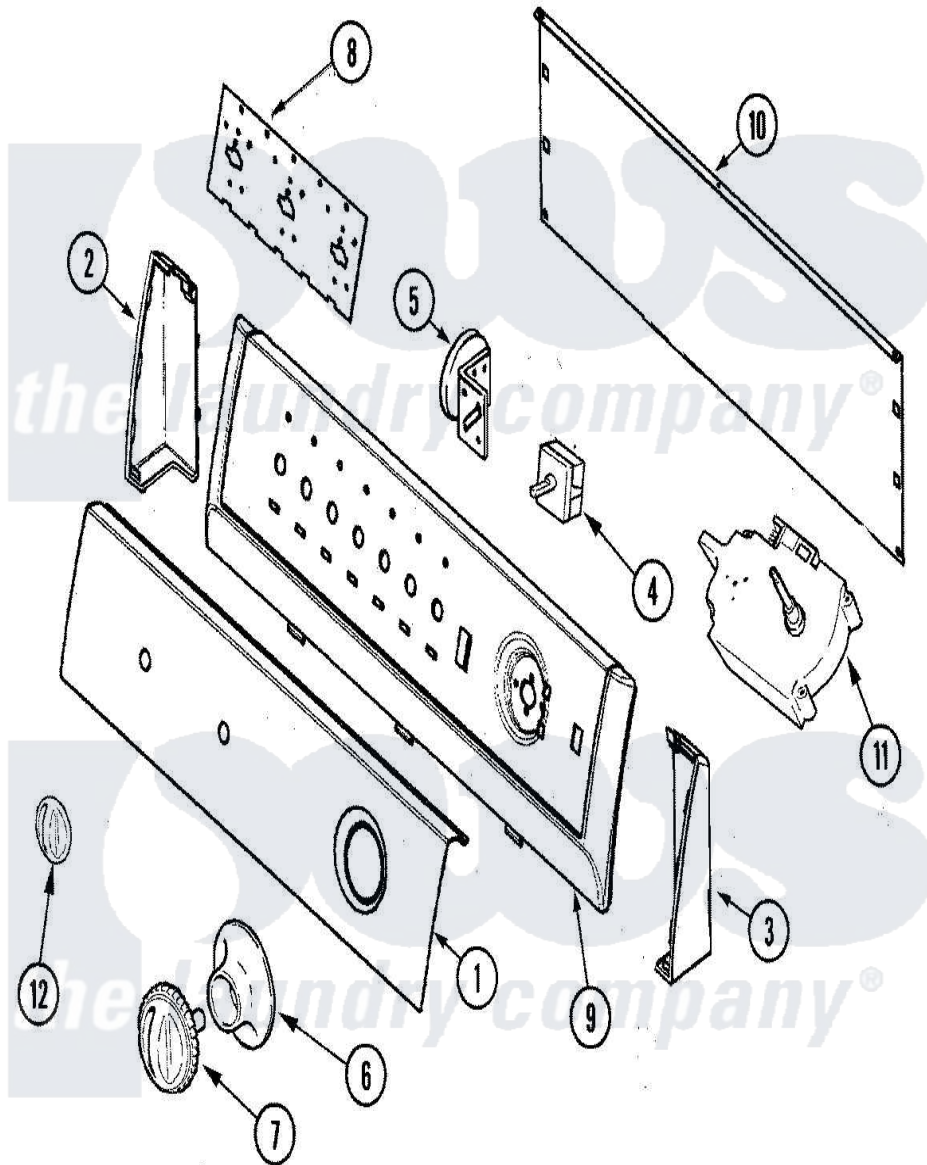

Maytag PAVS234AWW 03 - CONTROL PANEL

Maytag [Residential Maytag PAVS234AWW Washer Parts](#) Parts Diagram 03 - CONTROL PANEL
 Click on the part number to view part

Item	Original Part Number	Replaced By	Status	Part Description
1	Y2201388			Panel, Control
2	21001519			Endcap
"	25-3092	90767		Screw, 8A X 3/8 HeX Washer Head Tapping
3	25-3092	90767		Screw, 8A X 3/8 HeX Washer Head Tapping
"	21001523			Endcap
4	21001226			Switch, Water Temp. 4 Position
"	25-3092	90767		Screw, 8A X 3/8 HeX Washer Head Tapping
5	21002031			Switch, Water Level
"	25-3092	90767		Screw, 8A X 3/8 HeX Washer Head Tapping
6	21001953	21001600		Skirt, Timer
7	21001952	21001972		Knob, Timer
8	21001603			Shield, Control
9	21002005			Frame, Control Panel

10	25-3092	90767	Screw, 8A X 3/8 HeX Washer Head Tapping
"	21001527		Shield, Rear
11	25-3092	90767	Screw, 8A X 3/8 HeX Washer Head Tapping
"	21001522		Timer
12	21001954		Knob, Selector