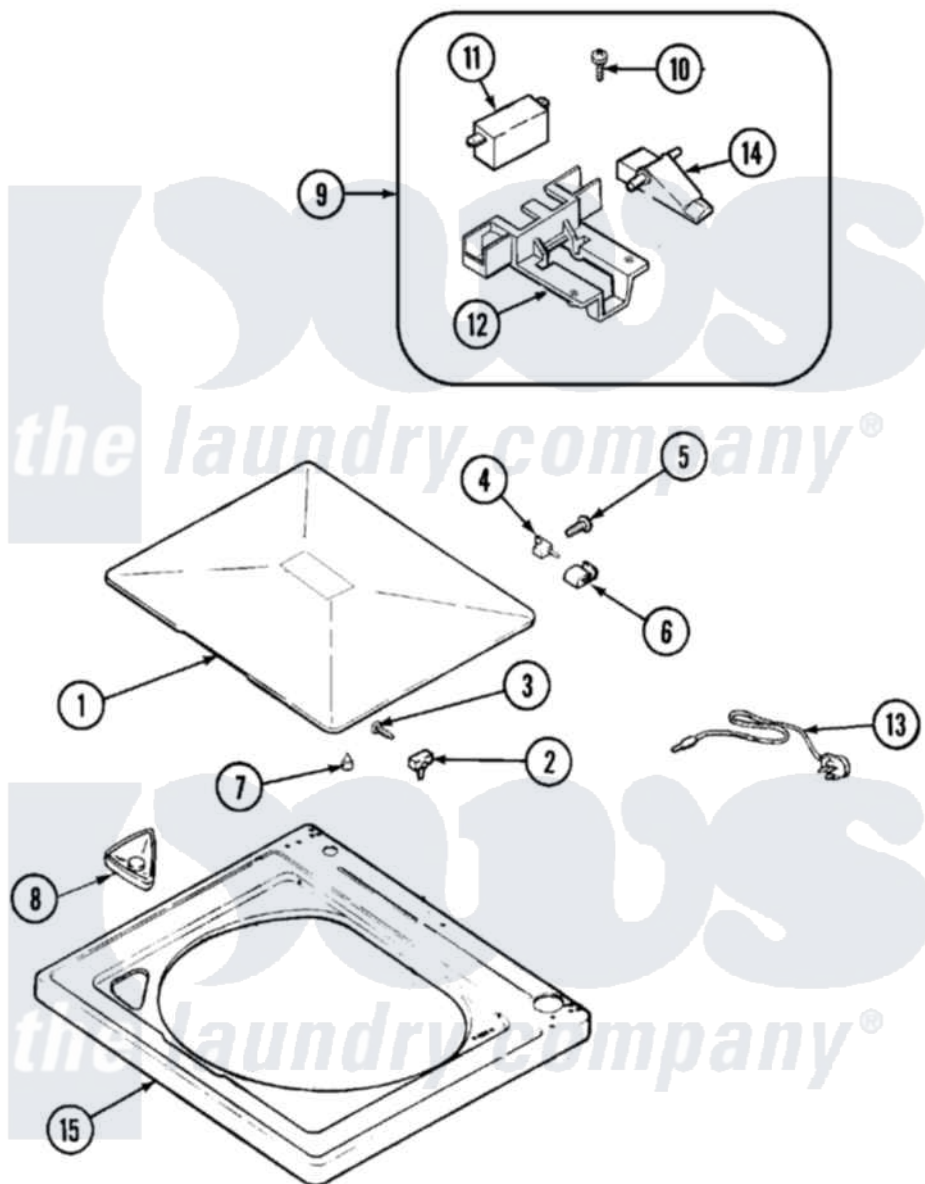

Maytag PAVS234AWW 05 - TOP

Maytag Residential Maytag PAVS234AWW Washer Parts Parts Diagram 05 - TOP
 Click on the part number to view part

Item	Original Part Number	Replaced By	Status	Part Description
1	35-2026			Lid
2	43-0057			Actuator, Door Switch
3	25-7438			Screw
4	35-2045			Pin, Hinge
5	25-7893			Screw
6	35-2044			Hinge, Lid
7	35-0581			Bumper, Door
8	21001597			Dispenser, Bleach
9	21001137	12001187		Kit, Lid Switch Assembly
10	21001136	3400872		Screw, 8-18 X 3/8
11	21001148	12001187		Kit, Lid Switch Assembly
12	21001135			Housing, Lid Switch
13	21001592			Cord, Power
14	21001134			Lever, Lid Switch
15	21001602			Top, Cabinet